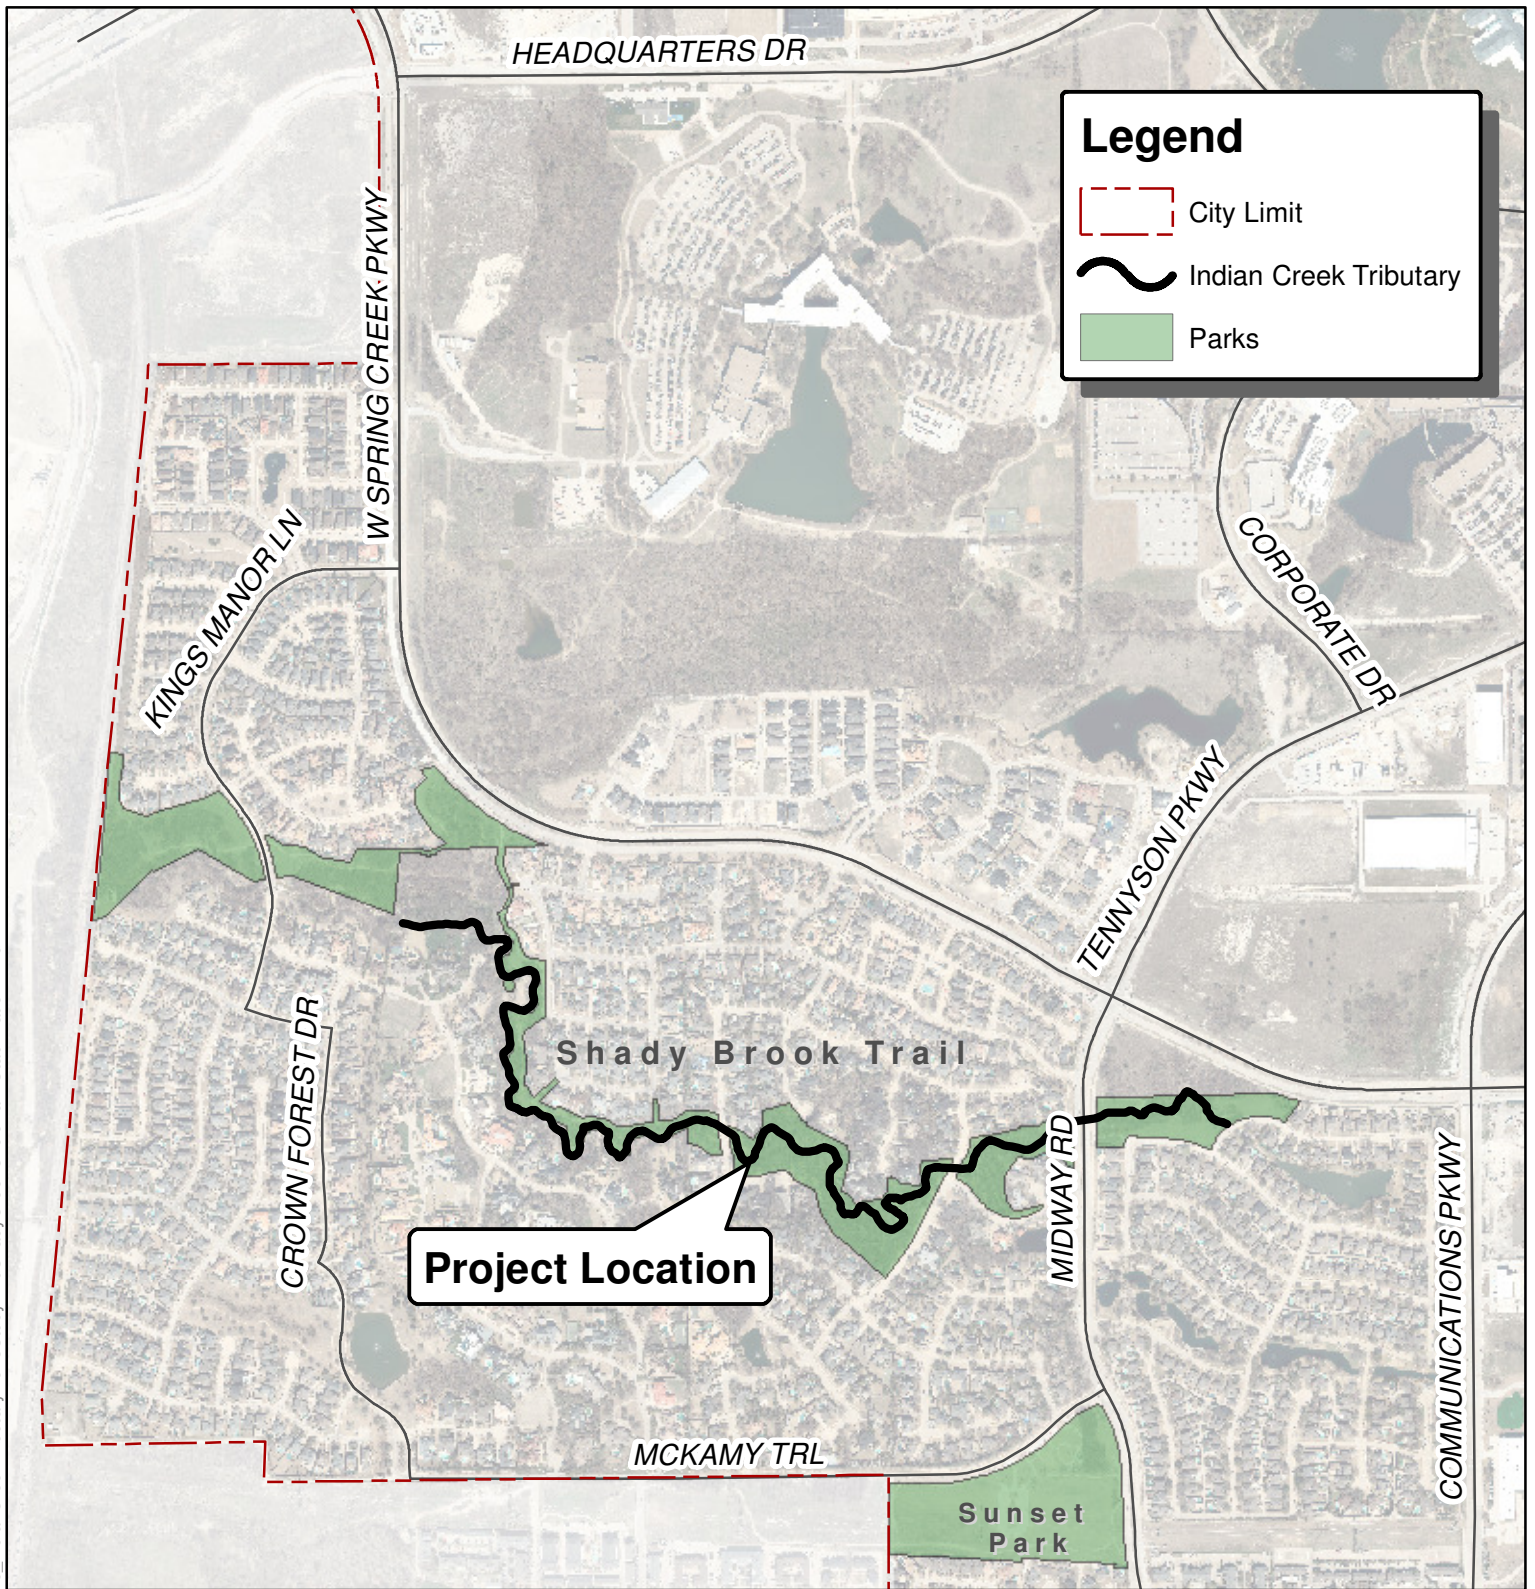

T:\naB 6/5/2019 L:\worduser\MXD\Location Maps\7146_IndianCreekTributaryNo.13StudyAndShadyCreekCircleBankStabilization.mxd

Legend

-  City Limit
-  Indian Creek Tributary
-  Parks

Project Location

Location Map

City of Plano Park Planning Division
6/5/2019

**Indian Creek Tributary
No. 13 and Shady Creek
Circle Bank Stabilization**

Project Number: 7146