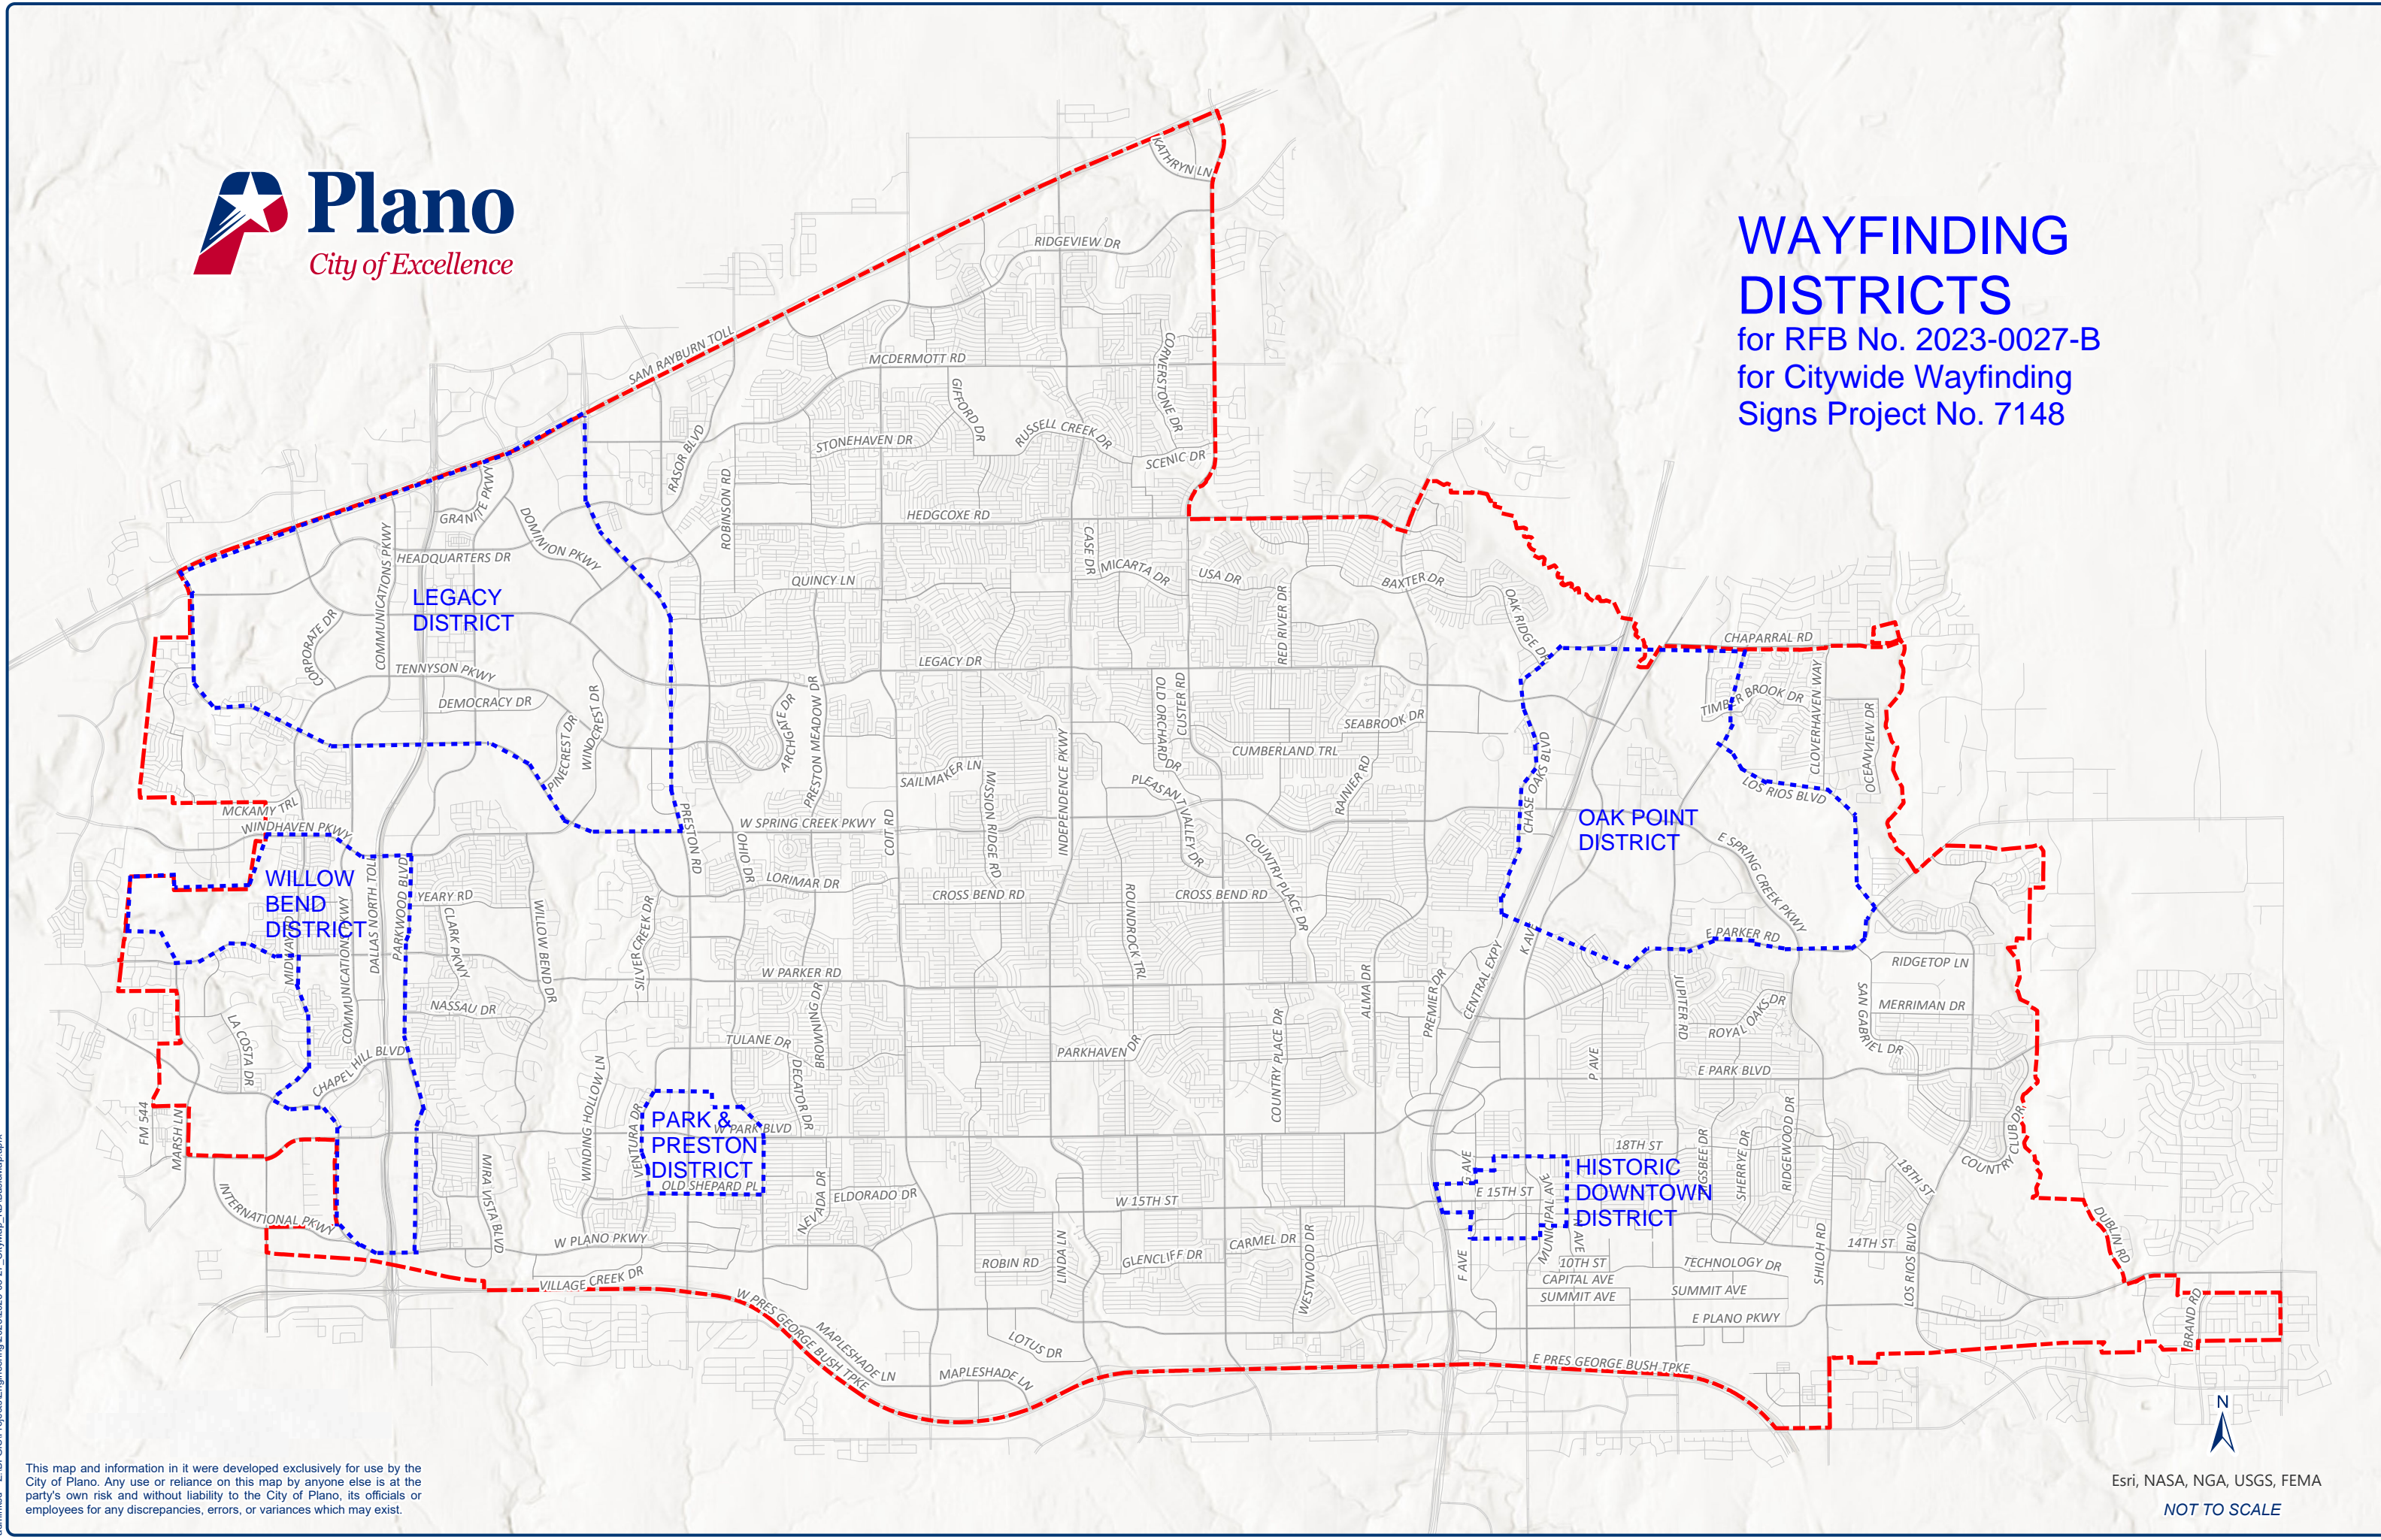

WAYFINDING DISTRICTS

for RFB No. 2023-0027-B
for Citywide Wayfinding
Signs Project No. 7148

LEGACY DISTRICT

WILLOW BEND DISTRICT

PARK & PRESTON DISTRICT

OAK POINT DISTRICT

HISTORIC DOWNTOWN DISTRICT

Esri, NASA, NGA, USGS, FEMA
NOT TO SCALE

admin\esd_z:\GIS\Projects\Engineering\2023-03-27_CityMap_KD\BasicMap.aprx

This map and information in it were developed exclusively for use by the City of Plano. Any use or reliance on this map by anyone else is at the party's own risk and without liability to the City of Plano, its officials or employees for any discrepancies, errors, or variances which may exist.