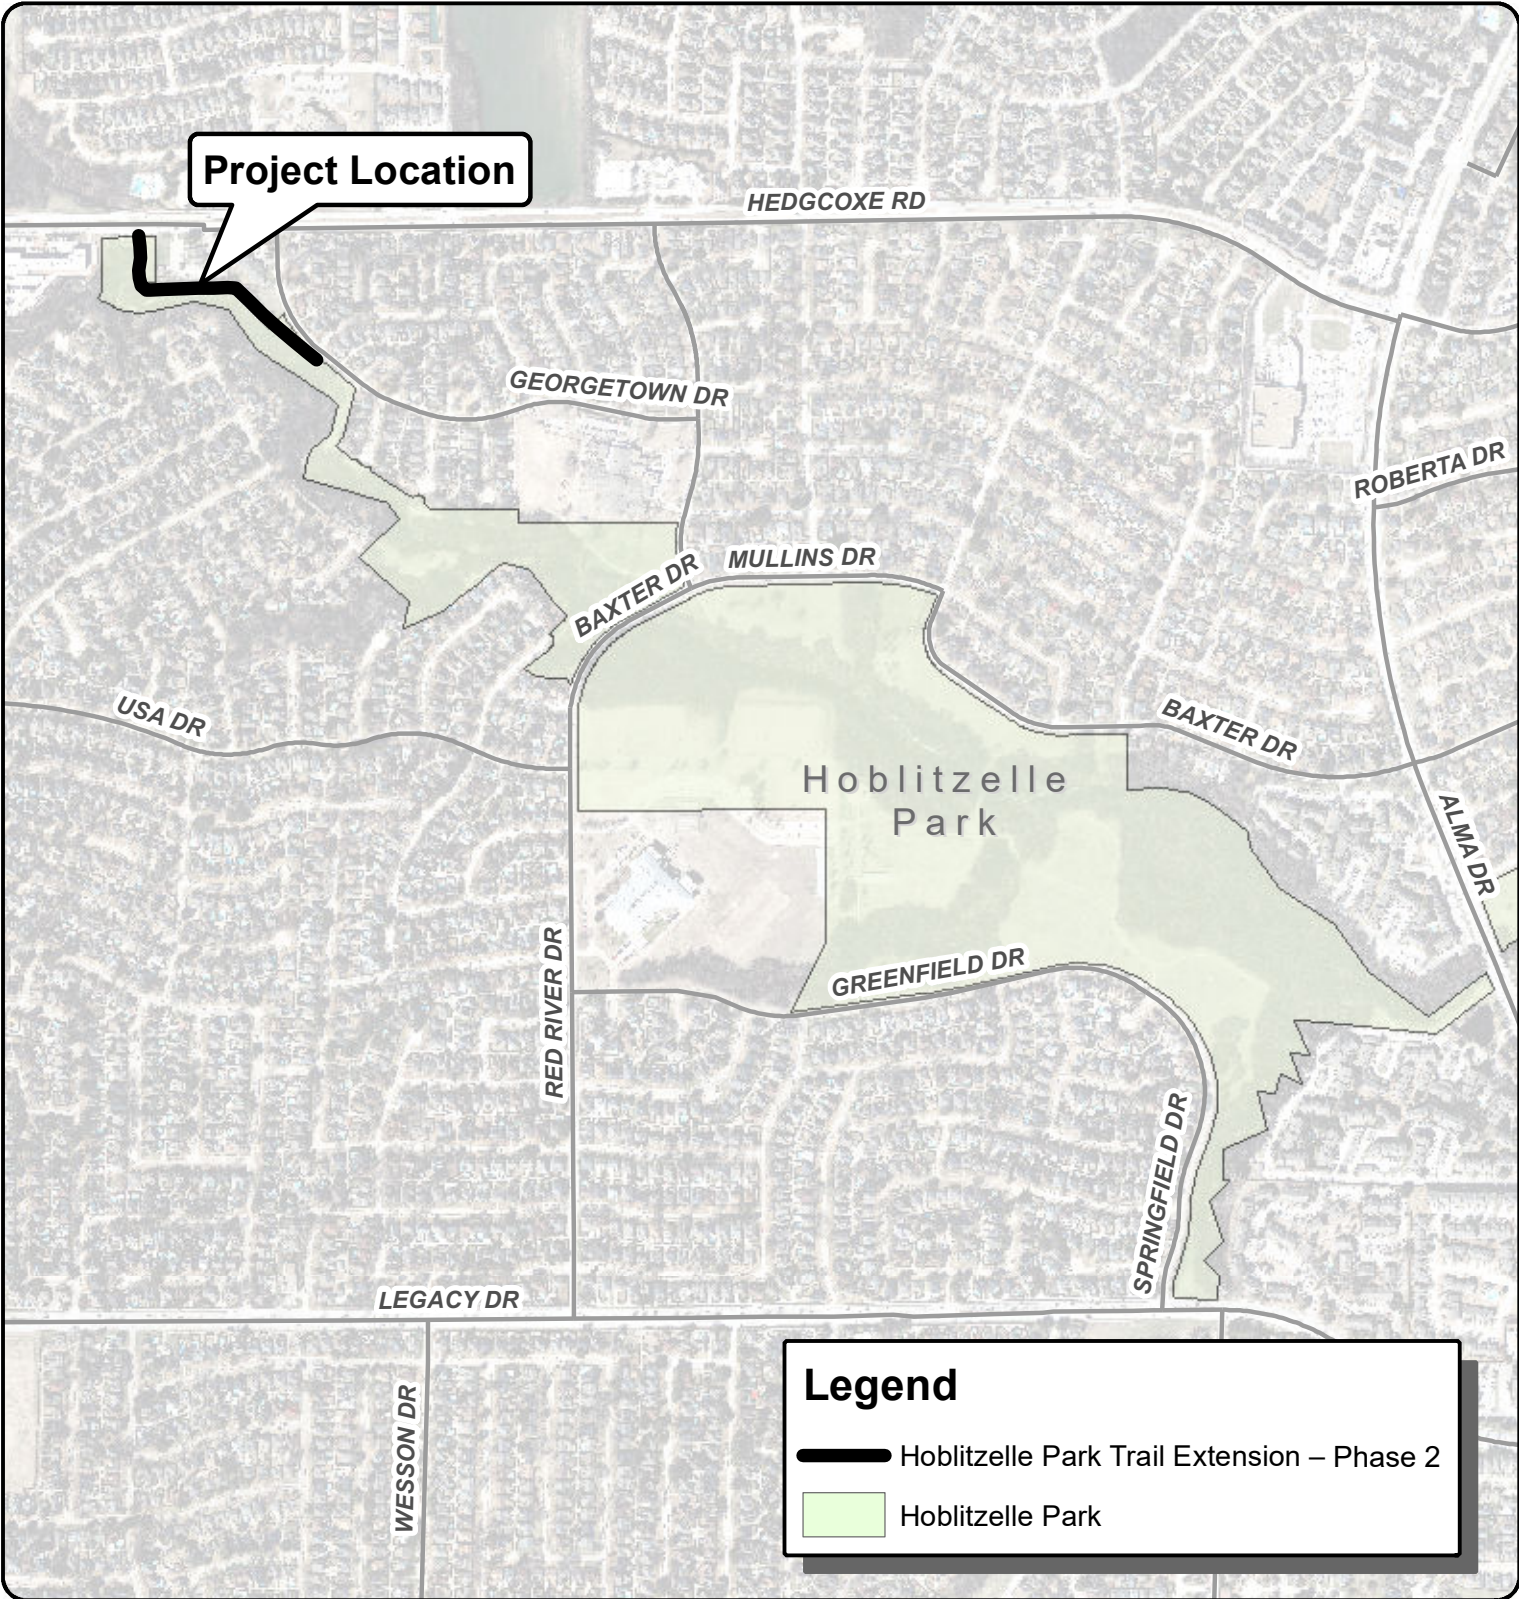

Project Location

Legend

-  Hoblitzelle Park Trail Extension – Phase 2
-  Hoblitzelle Park

City of Plano Park Planning Division
4/4/2023

Location Map

**Hoblitzelle Park Trail
Extension at Hedgcoxe Road –
Phase 2**

Project Number: 6039.3