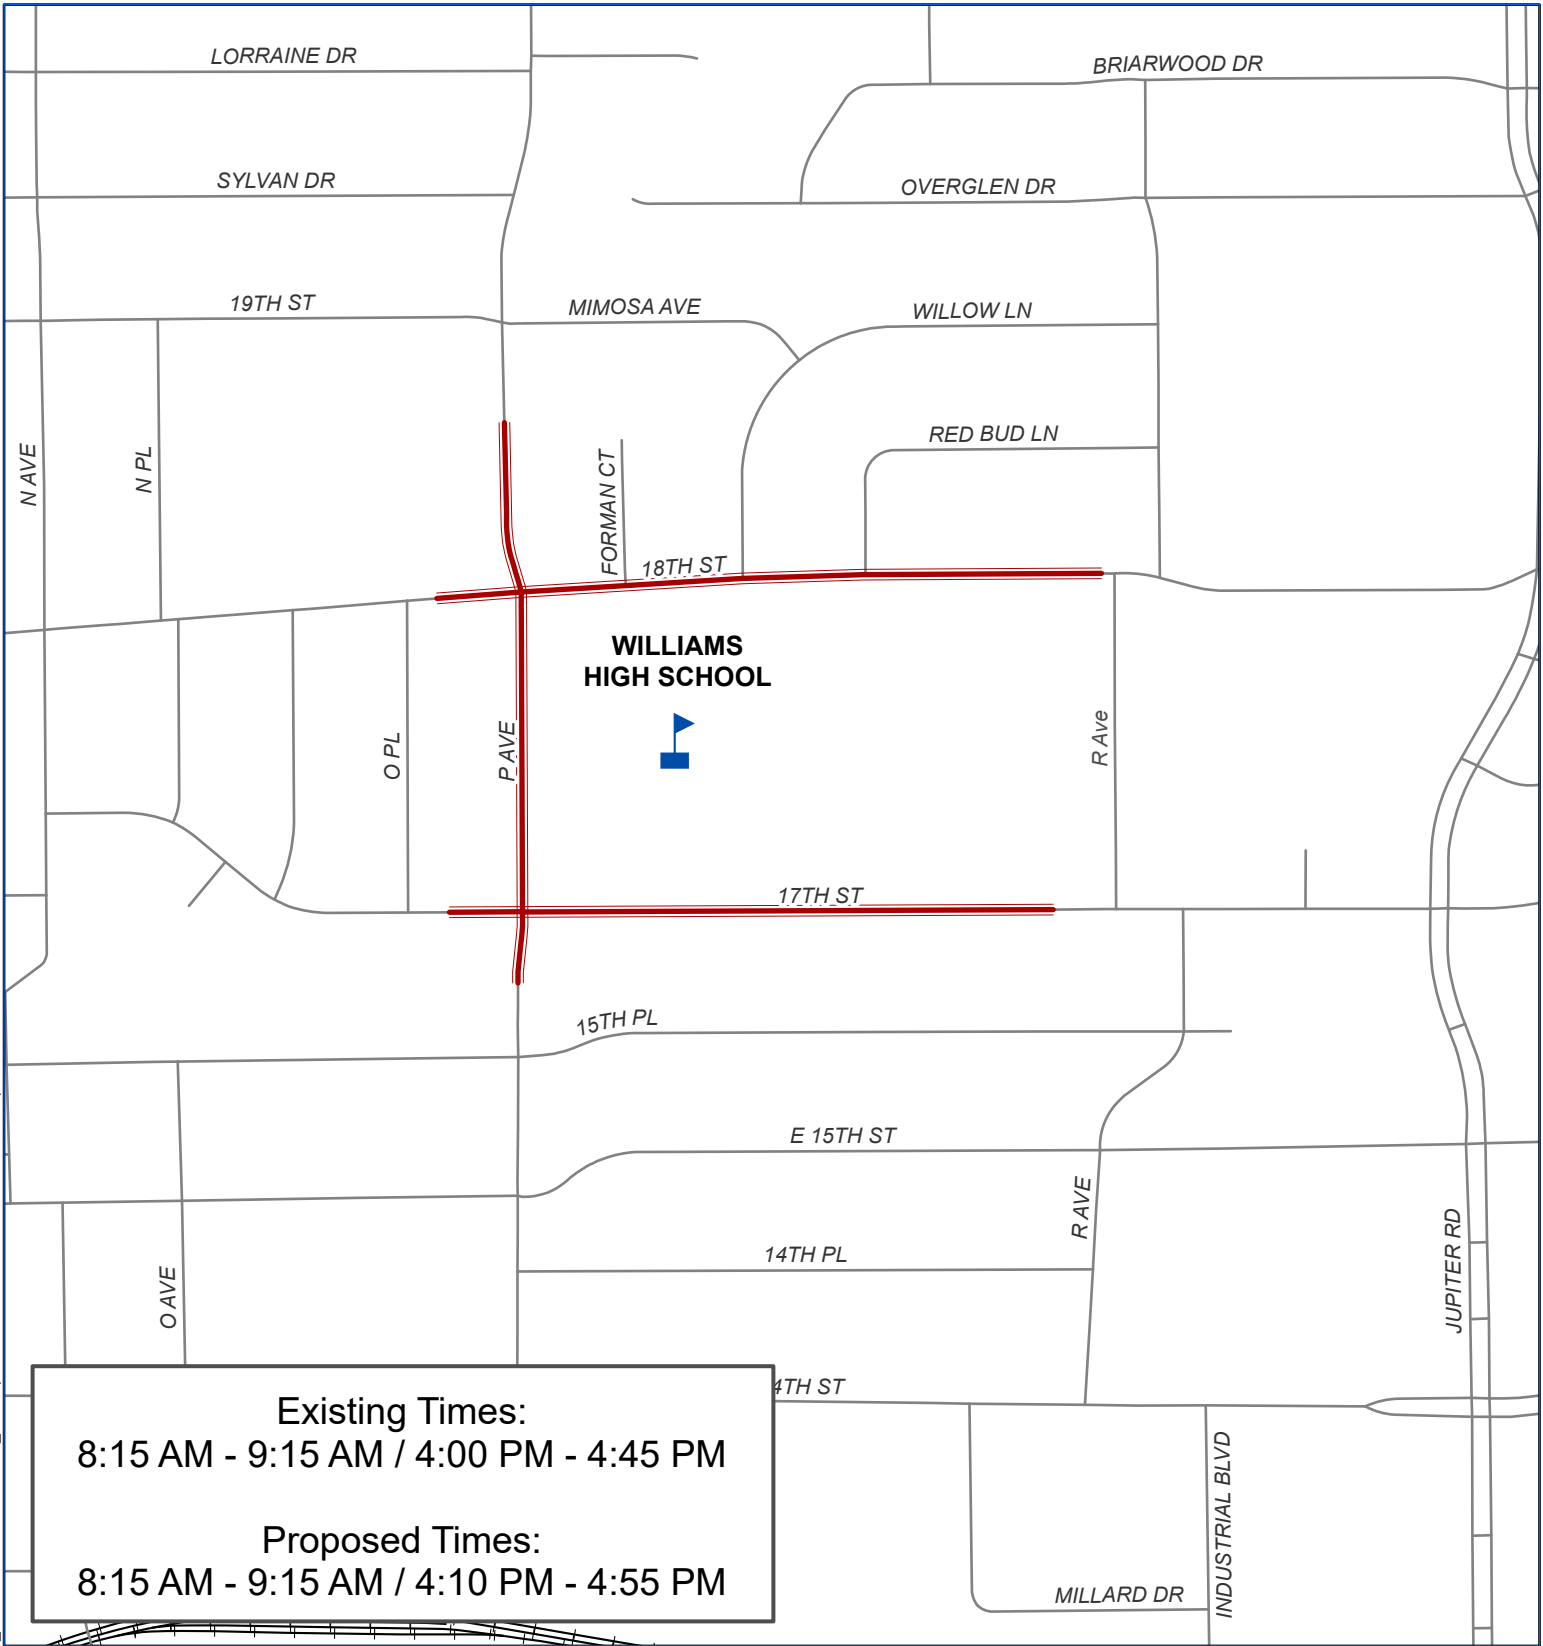

chscott Z:\BI\GIS\Projects\Engineering\2023-02-20_SchoolZoneHourRevisions_CSI\MapDocument\SchoolZoneHourRevisions.aprx

Existing Times:
 8:15 AM - 9:15 AM / 4:00 PM - 4:45 PM

Proposed Times:
 8:15 AM - 9:15 AM / 4:10 PM - 4:55 PM

Existing Times:
 7:00 AM - 9:15 AM / 2:30 PM - 4:45 PM

Proposed Times:
 7:00 AM - 9:15 AM / 2:30 PM - 4:55 PM

BI/ GIS Division
 June 2023

Vines High School School Zone Map

- School Zone
- School Zone Remain Same

Existing Times:
 8:15 AM - 9:15 AM / 4:00 PM - 4:45 PM

Proposed Times:
 8:15 AM - 9:15 AM / 4:10 PM - 4:55 PM

BI/ GIS Division
 March 2023

Williams High School School Zone Map

 School Zone

Project Location