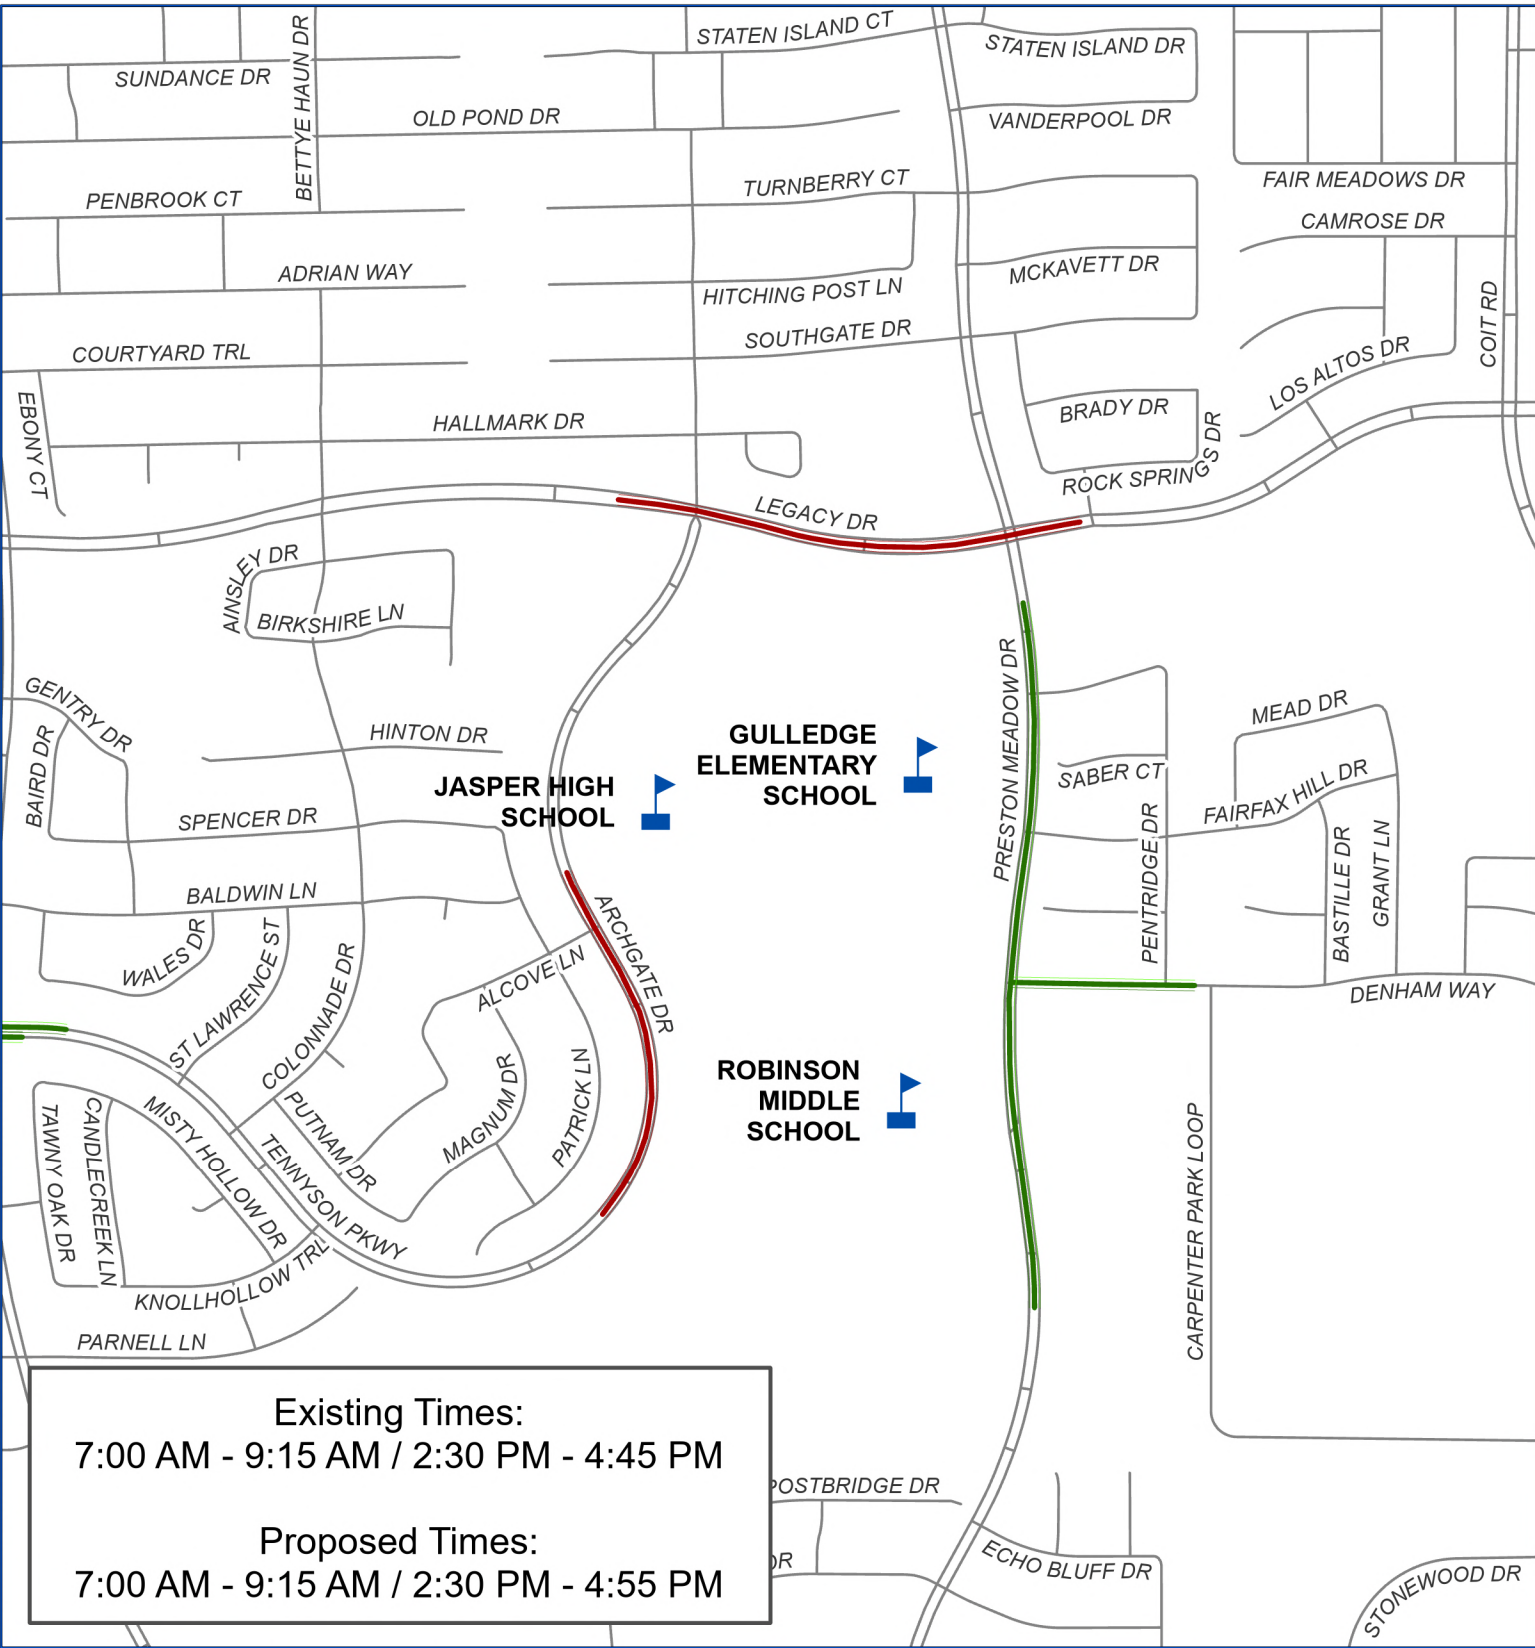

adminch Z:\BI-GIS\Projects\Engineering\2023\2023-02-20_SchoolZoneHourRevisions_CSM\MapDocument\SchoolZoneHourRevisions.aprx