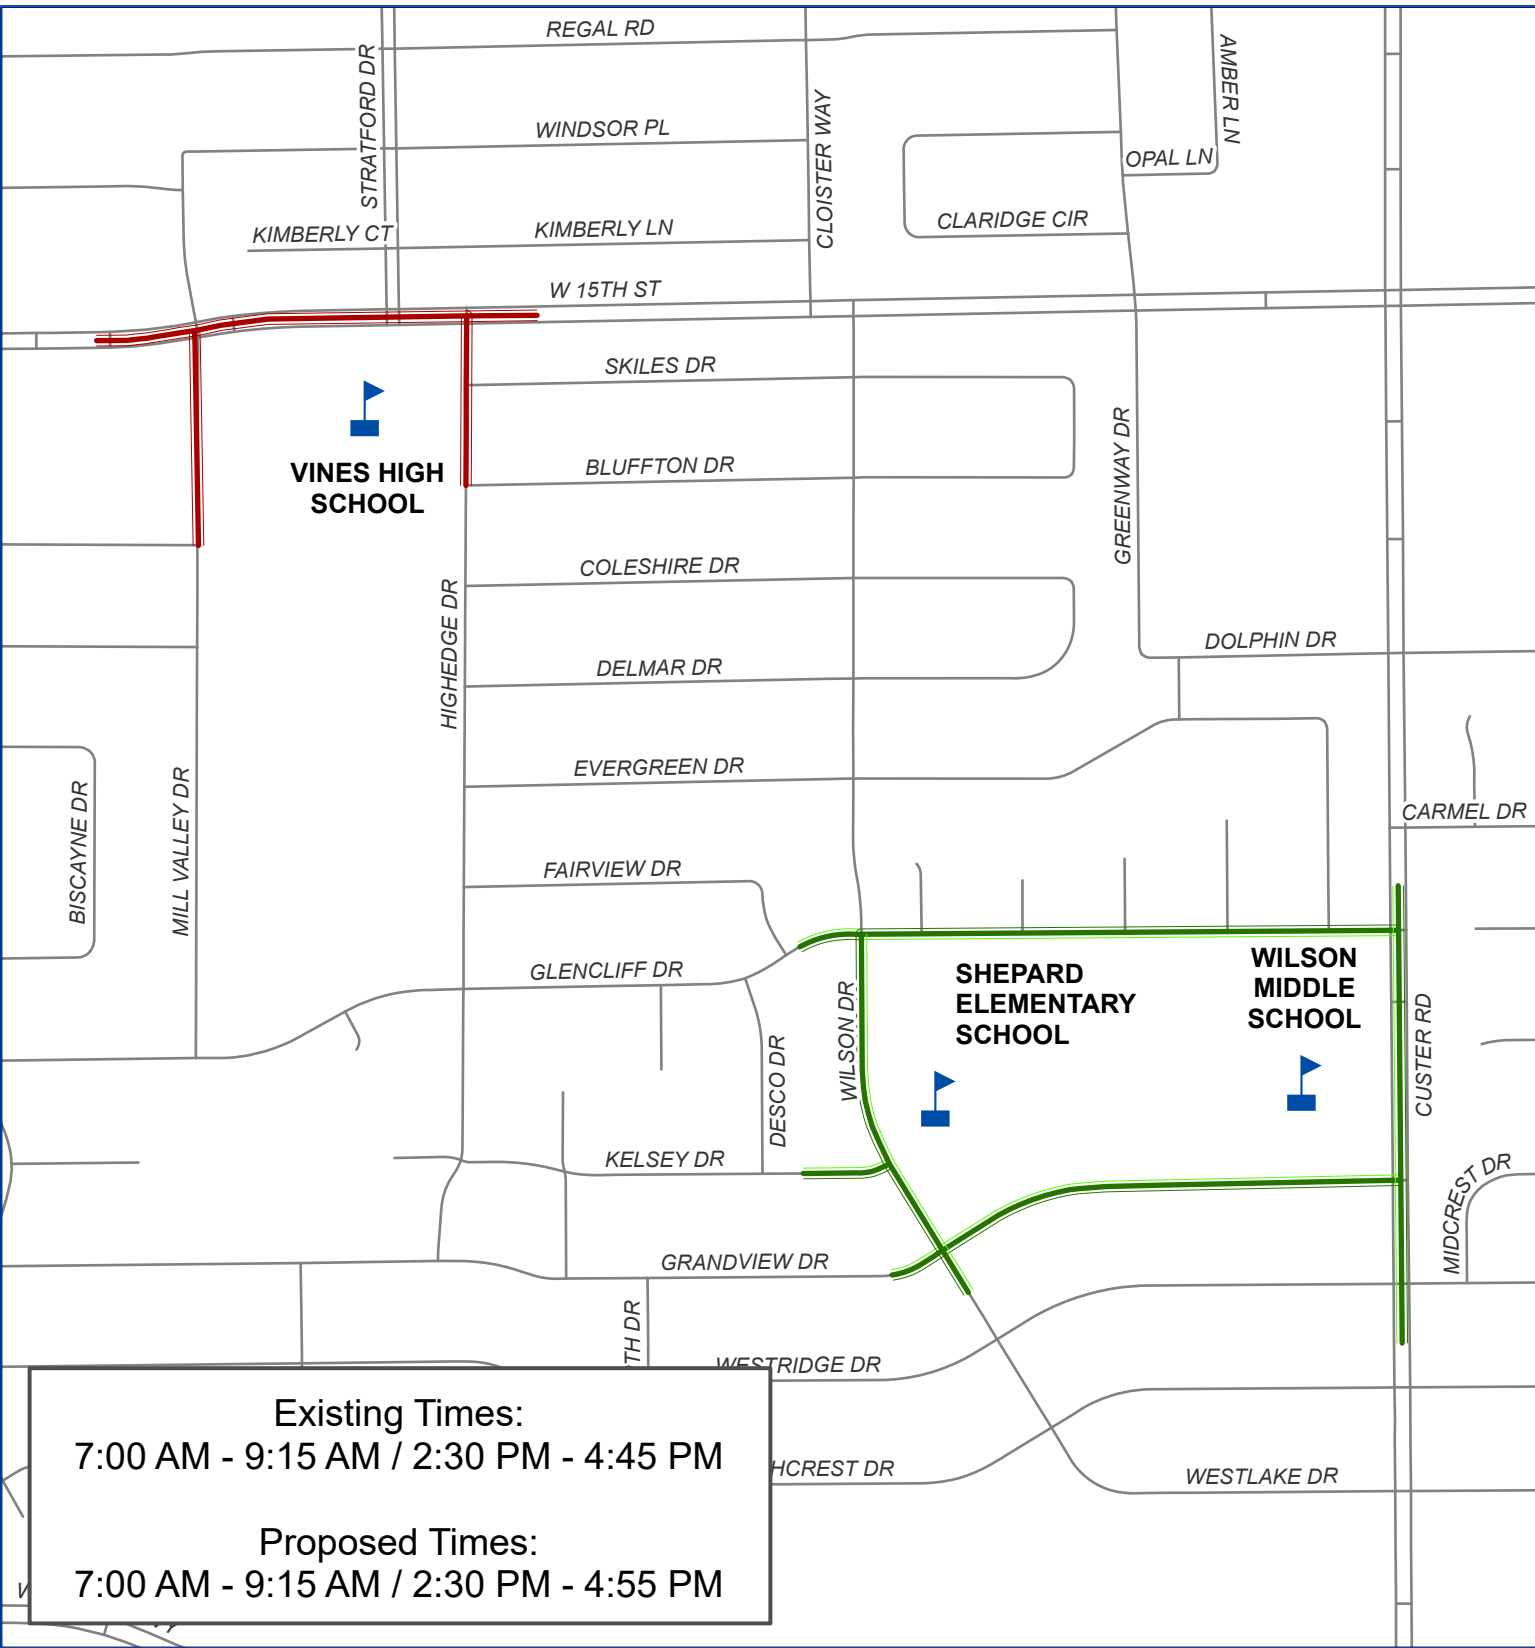

BI/ GIS Division
March 2023

Shepton High School School Zone Map

- School Zone
- School Zone Remain Same

Project Location

chscott Z:\BI\GIS\Projects\Engineering\2023\02-20_SchoolZoneHourRevisions_CS\MapDocument\SchoolZoneHourRevisions.aprx

Existing Times:
 7:00 AM - 9:15 AM / 2:30 PM - 4:45 PM

Proposed Times:
 7:00 AM - 9:15 AM / 2:30 PM - 4:55 PM

BI/ GIS Division
 June 2023

Vines High School School Zone Map

- School Zone
- School Zone Remain Same

Existing Times:
 8:15 AM - 9:15 AM / 4:00 PM - 4:45 PM

Proposed Times:
 8:15 AM - 9:15 AM / 4:10 PM - 4:55 PM

BI/ GIS Division
 March 2023

Williams High School School Zone Map

 School Zone

Project Location