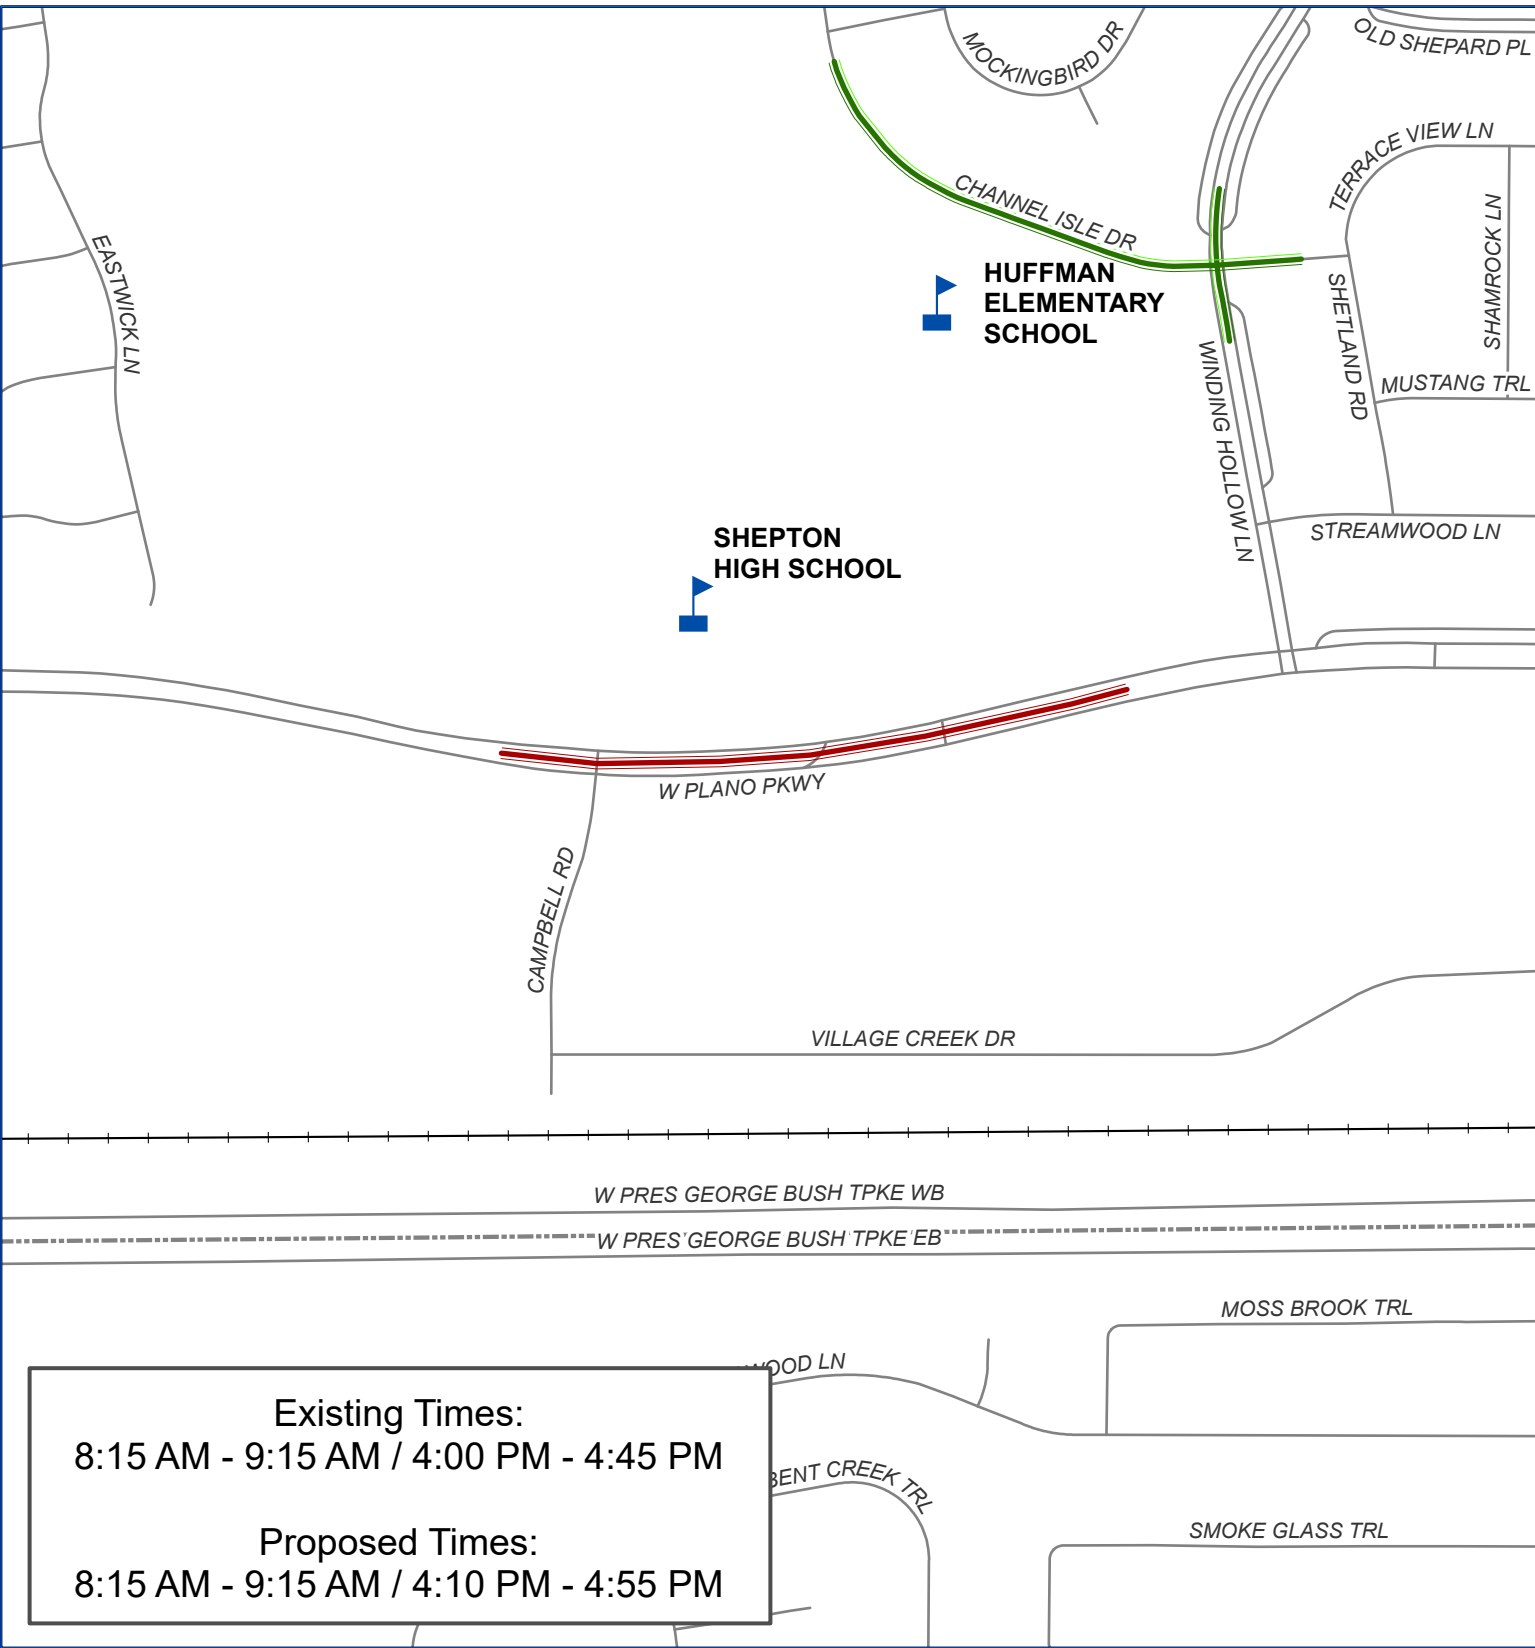

chscott Z:\BI\GIS\Projects\Engineering\2023-02-20_SchoolZoneHourRevisions_CSI\MapDocument\SchoolZoneHourRevisions.aprx

Existing Times:
 8:15 AM - 9:15 AM / 4:00 PM - 4:45 PM

Proposed Times:
 8:15 AM - 9:15 AM / 4:10 PM - 4:55 PM

Jasper High School School Zone Map

- School Zone
- School Zone Remain Same

Project Location

chscott Z:\BI\GIS\Projects\Engineering\2023-02-20_SchoolZoneHourRevisions_CS\MapDocument\SchoolZoneHourRevisions.aprx