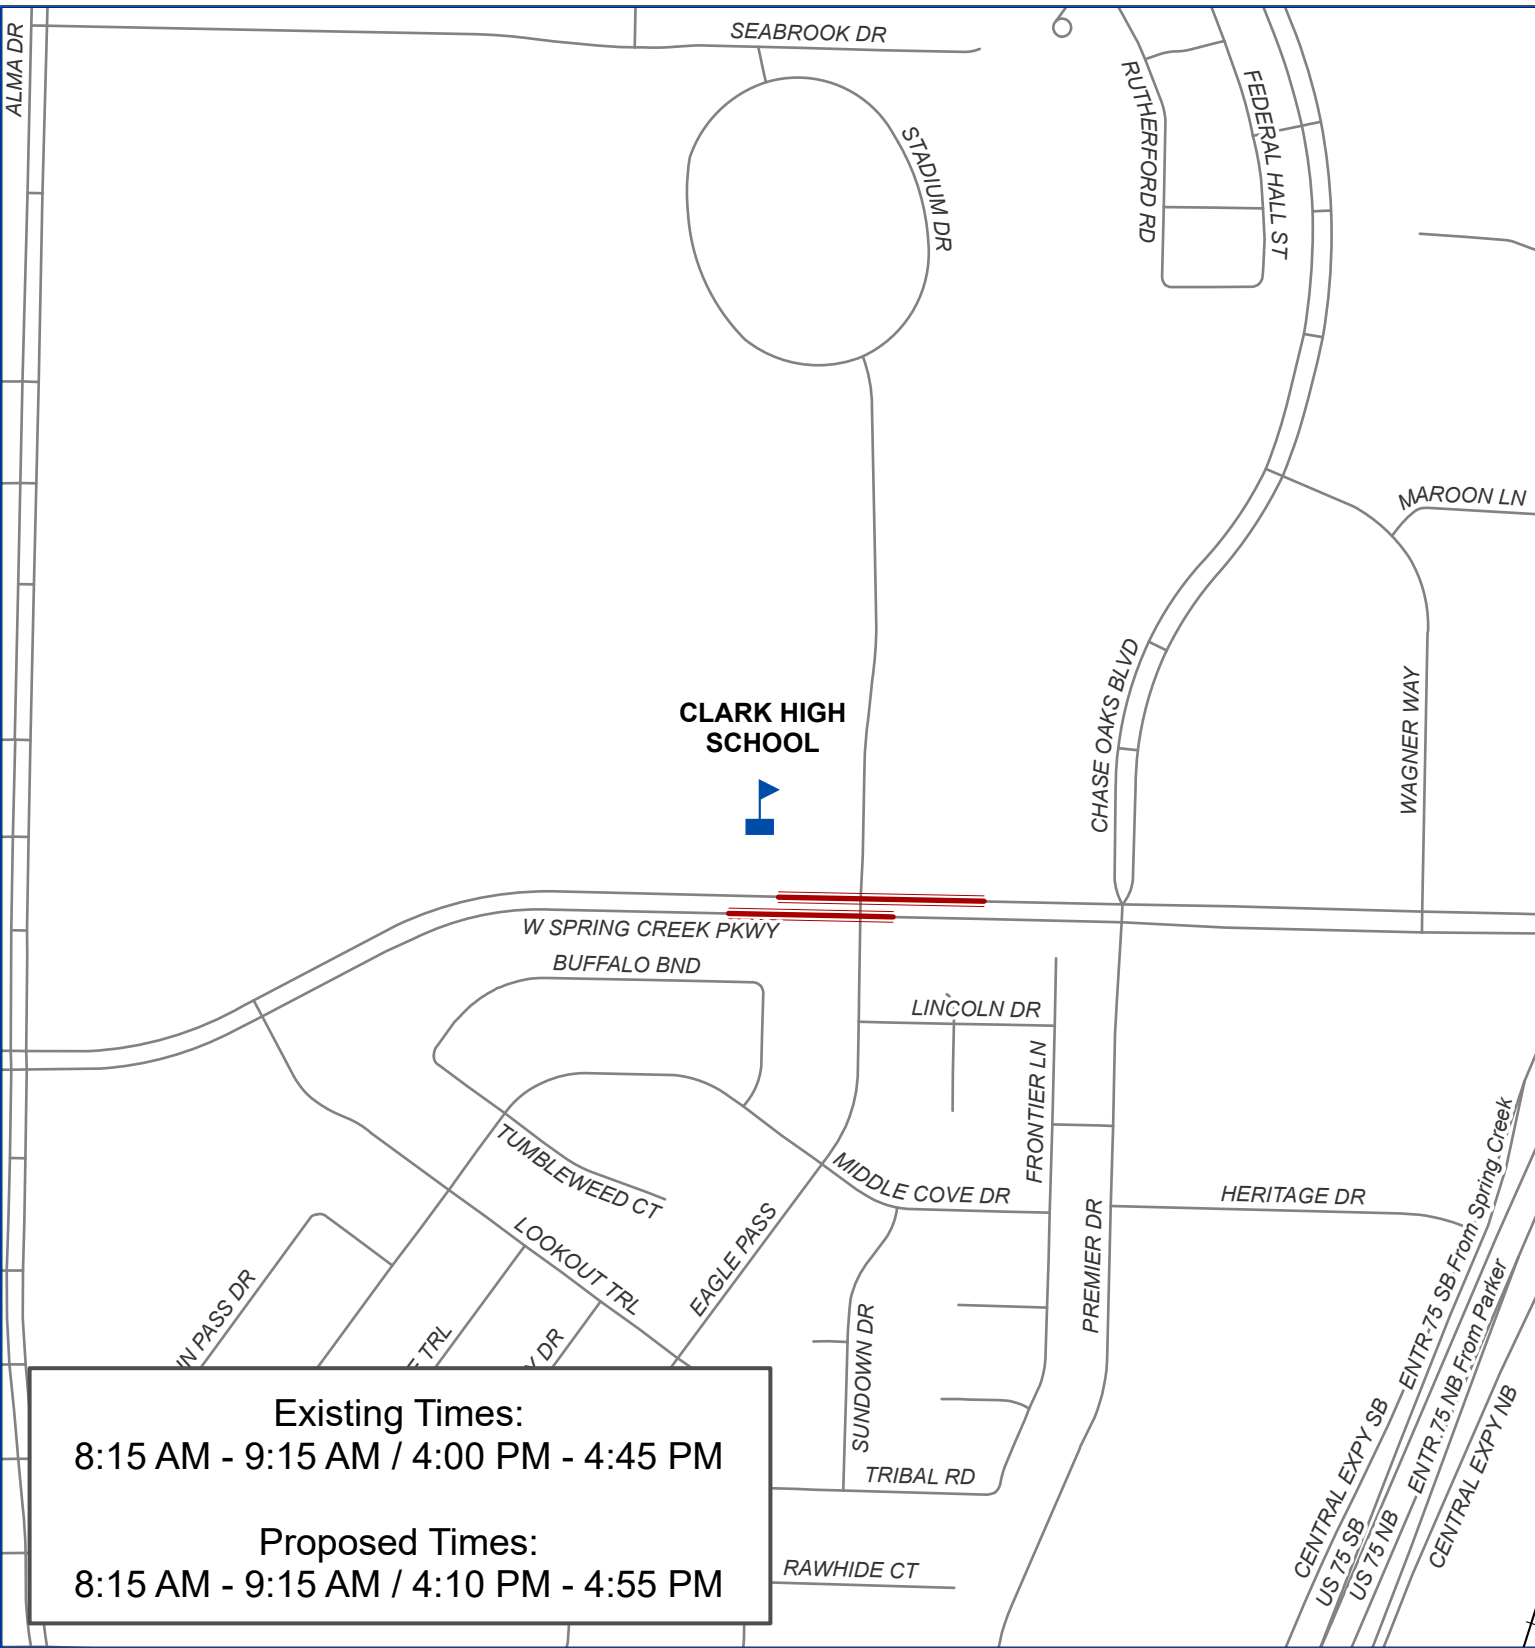

chscott Z:\BI\GIS\Projects\Engineering\2023-02-20_SchoolZoneHourRevisions_CSI\MapDocument\SchoolZoneHourRevisions.aprx

Existing Times:
 8:15 AM - 9:15 AM / 4:00 PM - 4:45 PM

Proposed Times:
 8:15 AM - 9:15 AM / 4:10 PM - 4:55 PM

BI/ GIS Division
 March 2023

Clark High School School Zone Map

School Zone

adminch Z:\BI-GIS\Projects\Engineering\2023\2023-02-20_SchoolZoneHourRevisions_CSM\MapDocument\SchoolZoneHourRevisions.aprx

BI/ GIS Division
March 2023

Jasper High School School Zone Map

- School Zone
- School Zone Remain Same

Project Location

chscott Z:\BI\GIS\Projects\Engineering\2023-02-20_SchoolZoneHourRevisions_CS\MapDocument\SchoolZoneHourRevisions.aprx

Existing Times:
 8:15 AM - 9:15 AM / 4:00 PM - 4:45 PM

Proposed Times:
 8:15 AM - 9:15 AM / 4:10 PM - 4:55 PM

BI/ GIS Division
 March 2023

Williams High School School Zone Map

 School Zone

Project Location