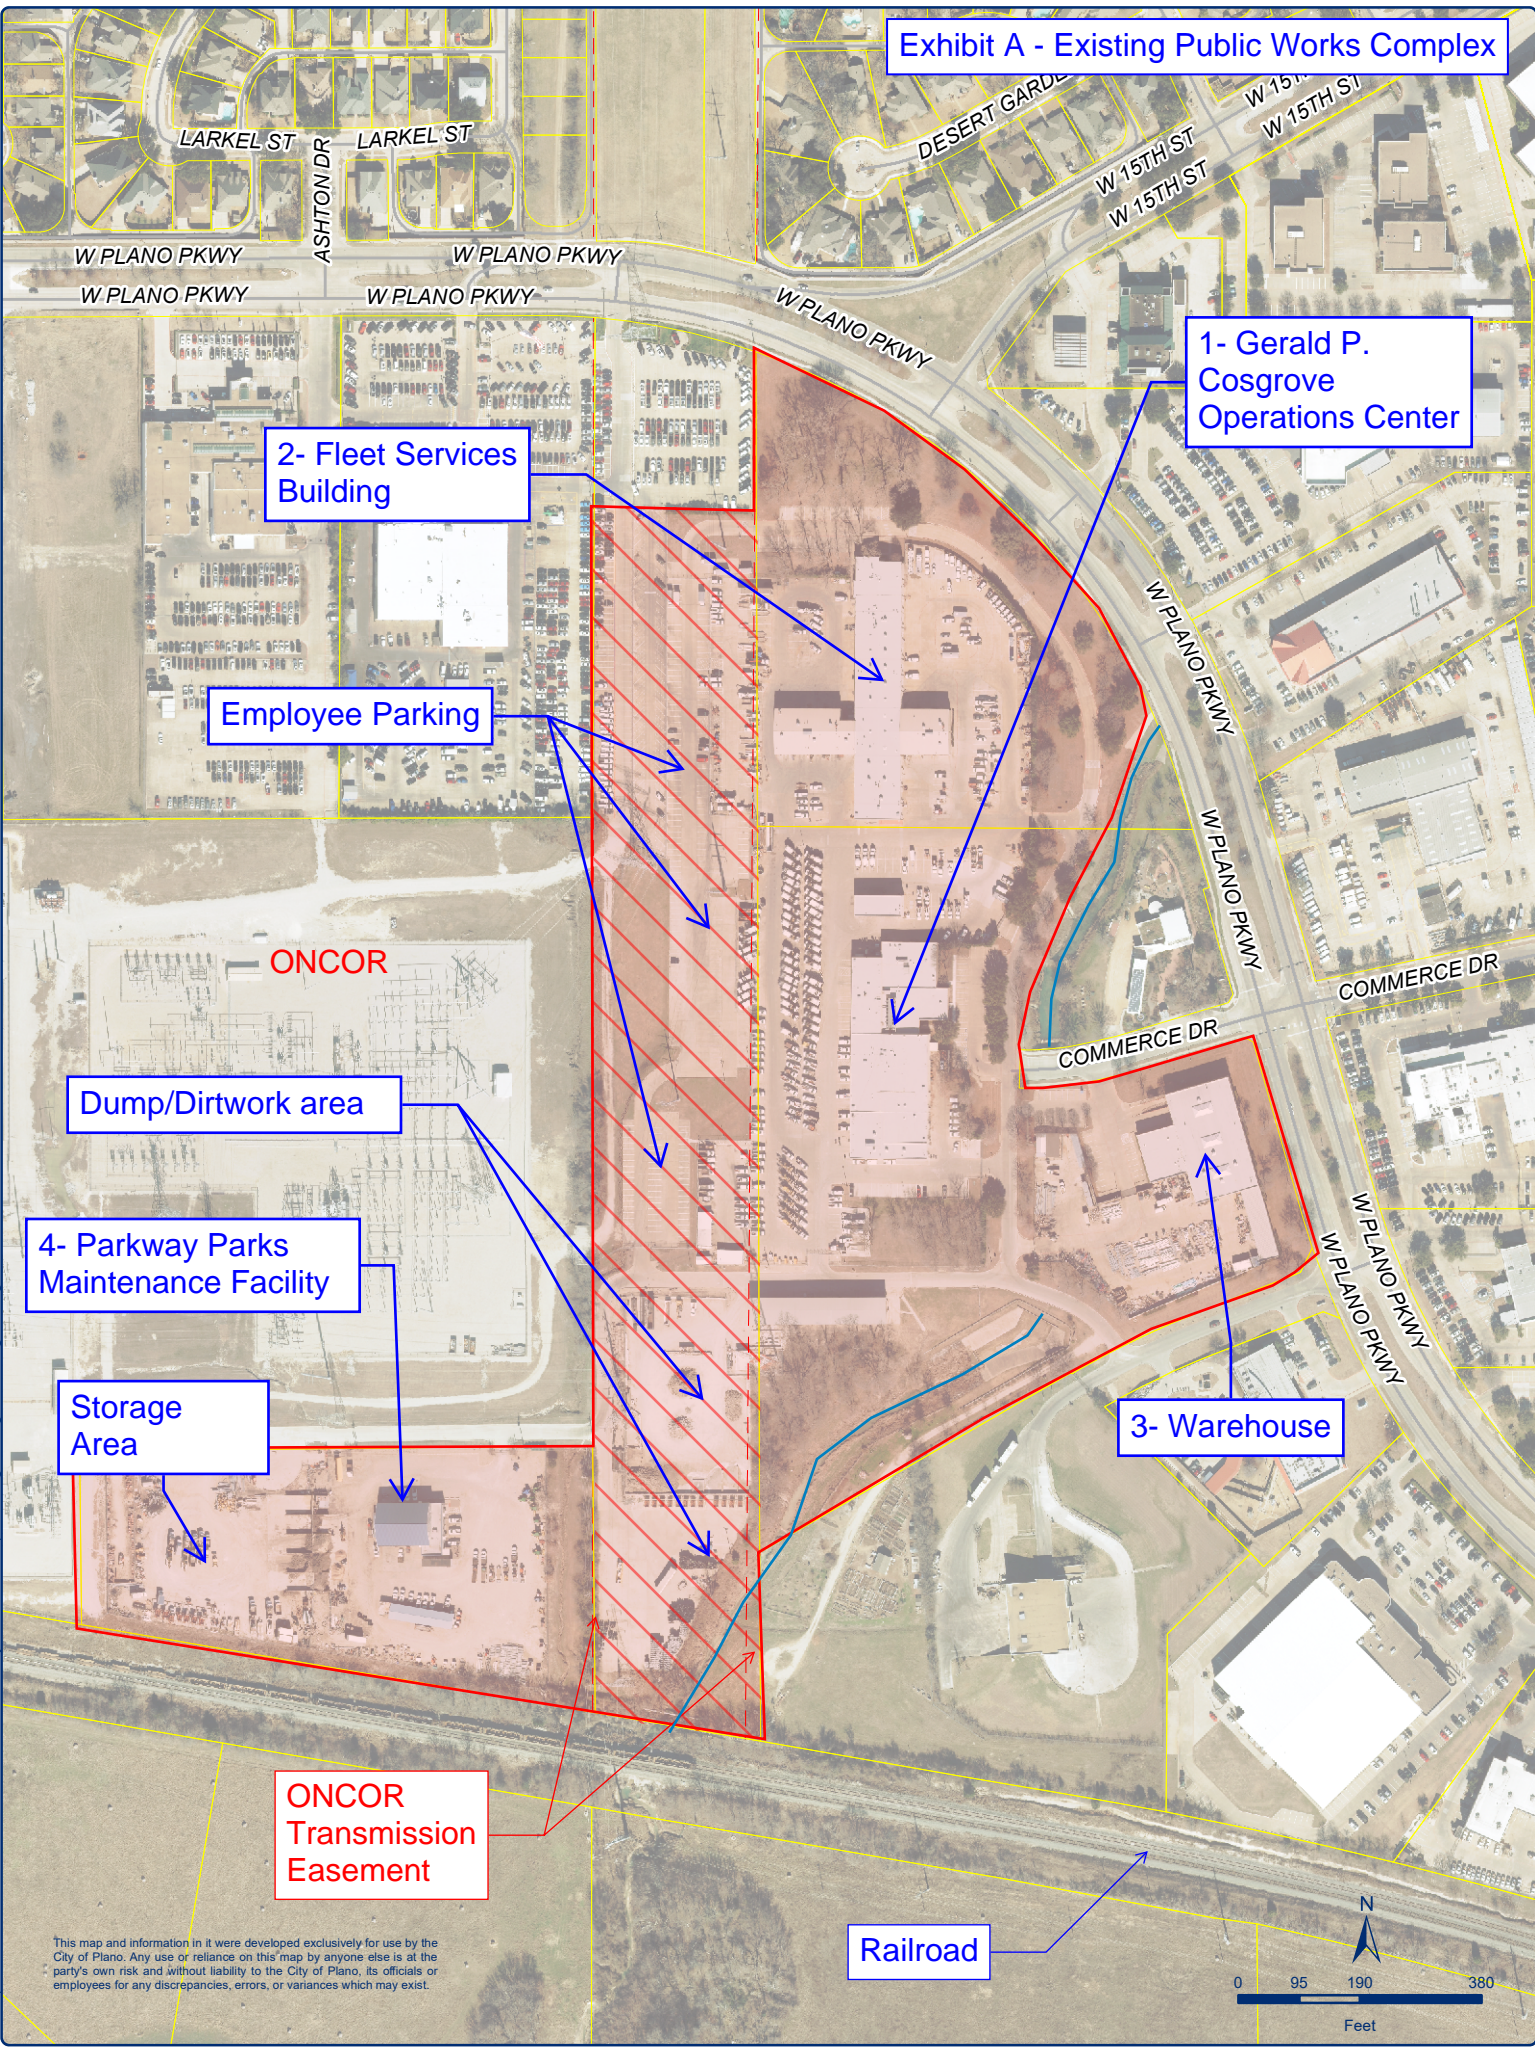

Exhibit A - Existing Public Works Complex

2- Fleet Services Building

Employee Parking

Dump/Dirtwork area

4- Parkway Parks Maintenance Facility

Storage Area

ONCOR Transmission Easement

3- Warehouse

1- Gerald P. Cosgrove Operations Center

Railroad