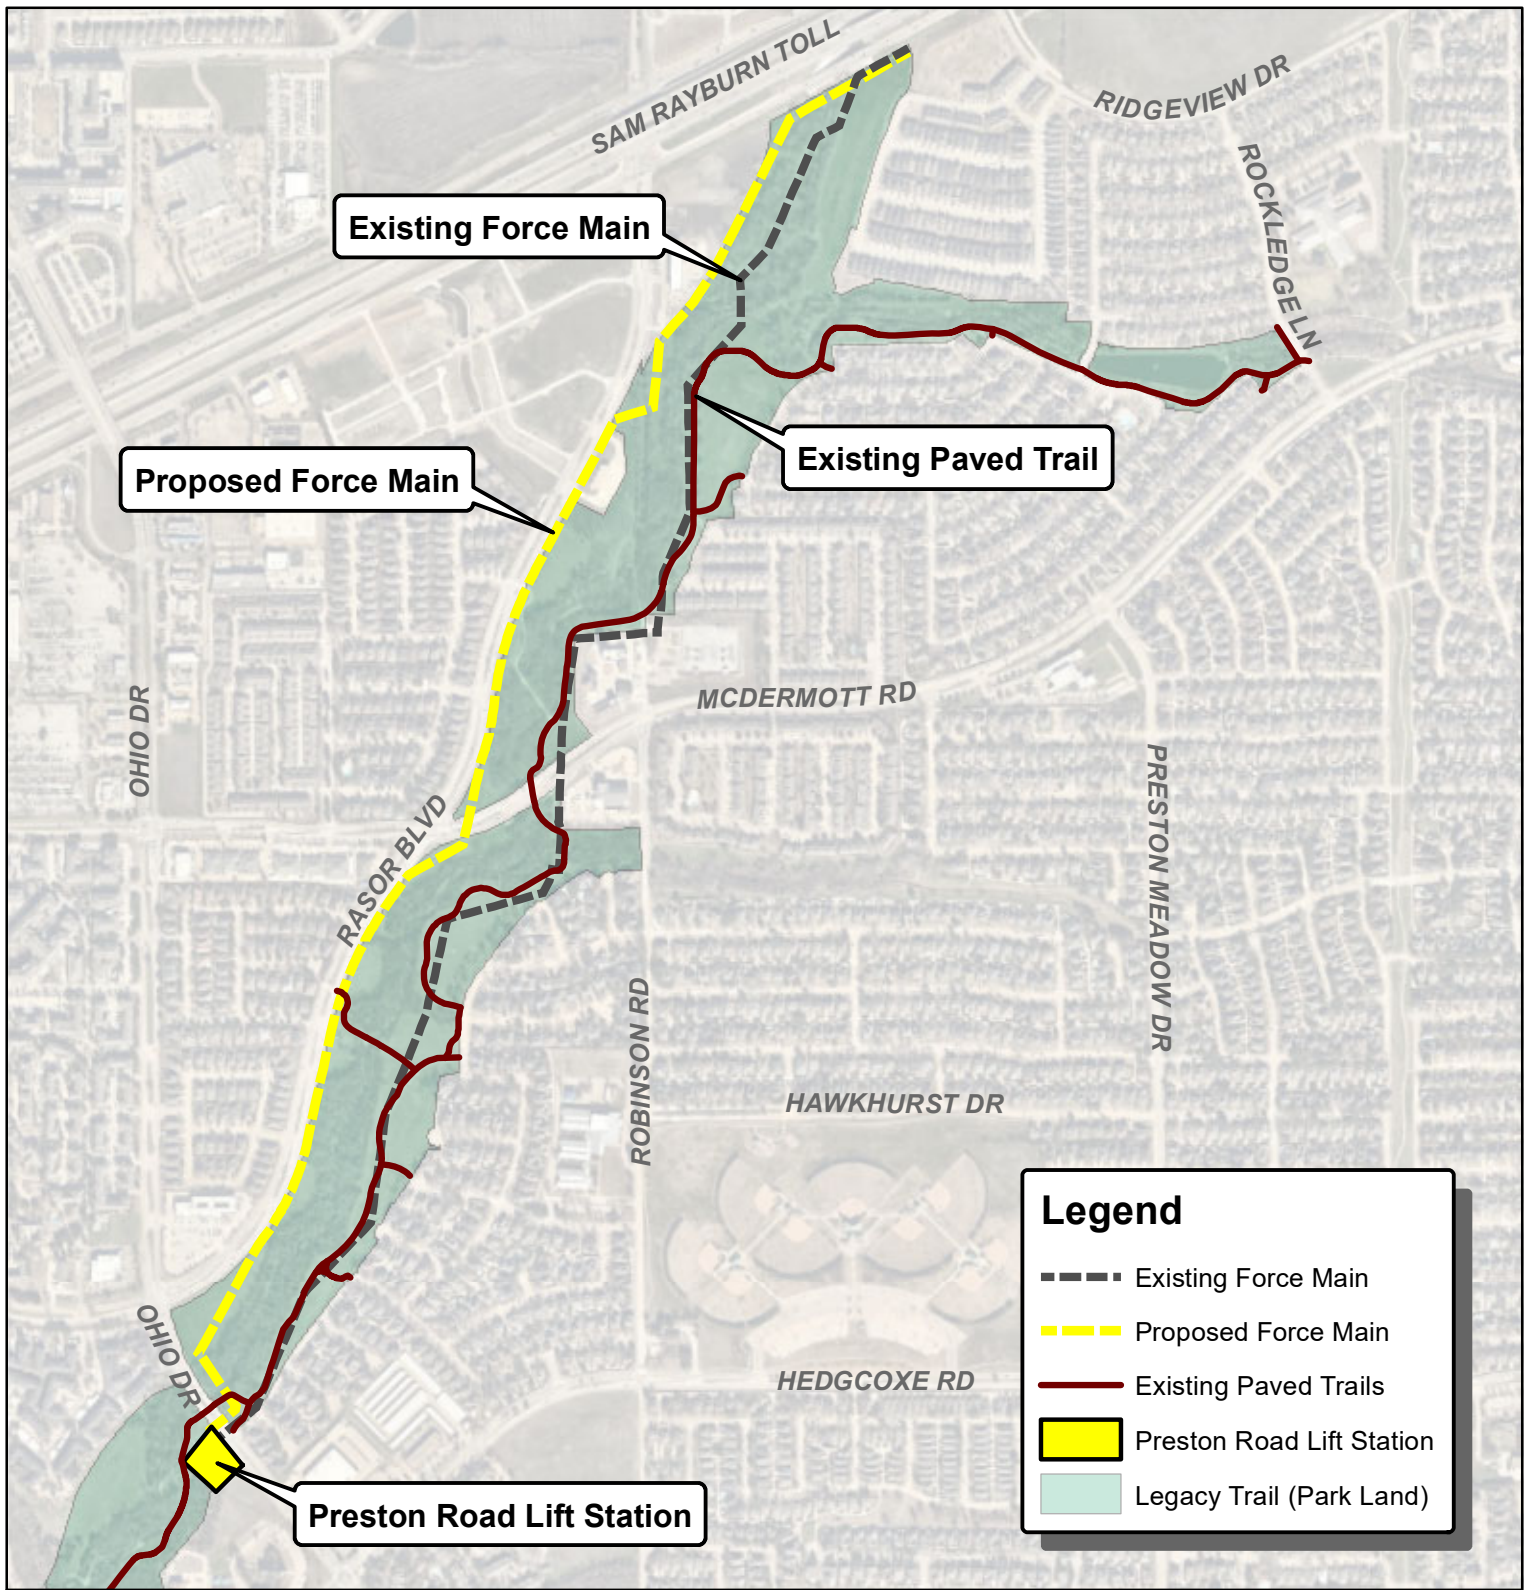

TinaB 3/11/2024 L:\2024\Chisholm\TrailForceMainsAndEasements\MXDs\3_LegacyTrailHedgcoxeRdToSamRayburnTollwaympStorageAndUtilityEasement.mxd

0 500 1,000
Feet

City of Plano Park Planning Division
3/11/2024

Location Map

Legacy Trail - Hedgcoxe Road to Sam Rayburn Tollway NTMWD Sanitary Sewer and Temporary Construction Easement