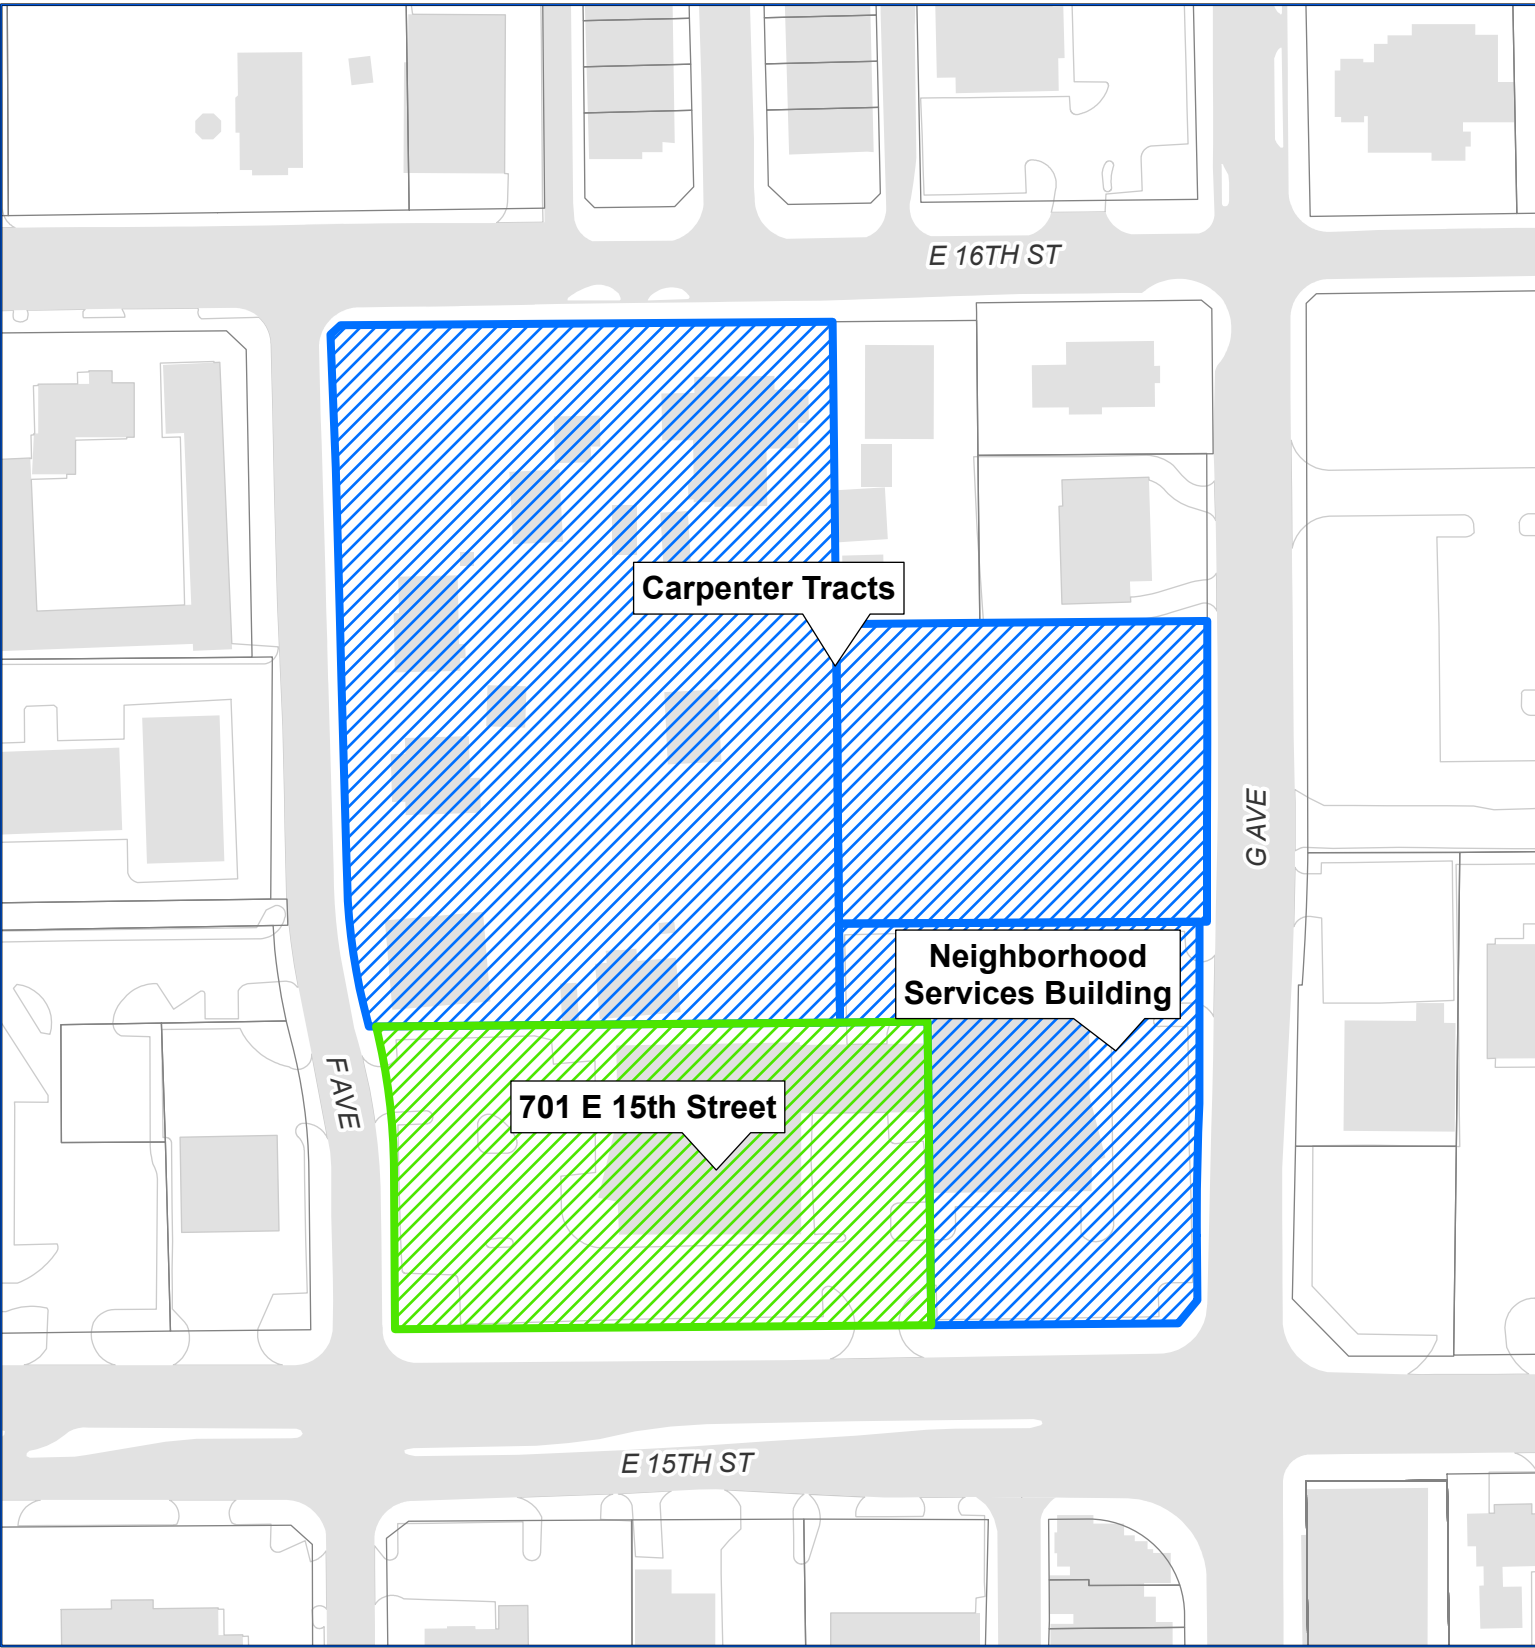

setorres Z:\BI-GIS\Projects\CityManager\2024\20240430_701E15thLocator_STMap Document\701 E 15th St Locator.aprx

City of Plano BI-GIS Division
April 2024

Property Location

701 E 15th Street

- Subject Property
- City Property

Project Location