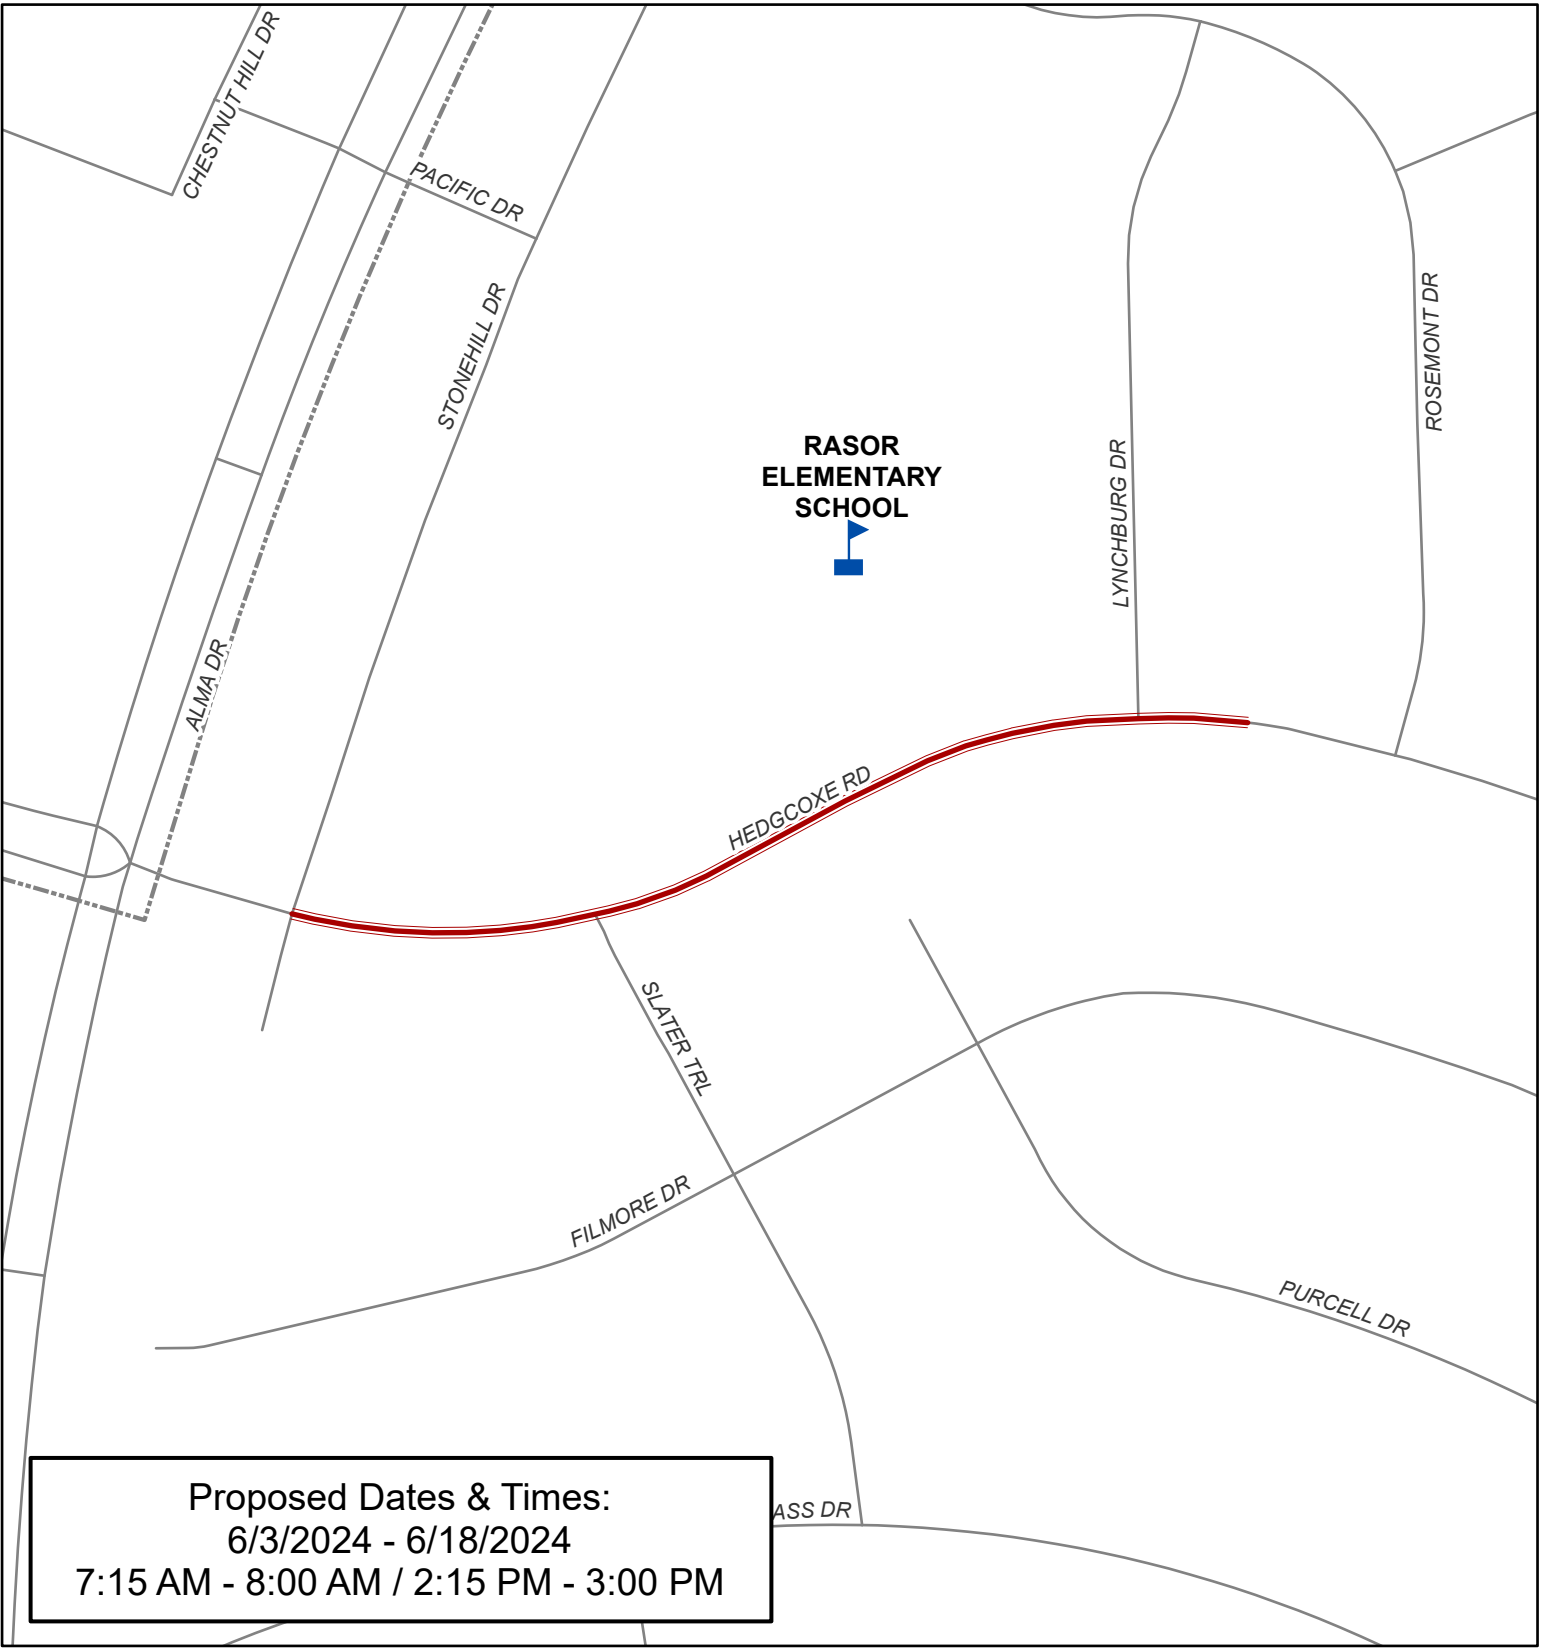

chscott_Z:\BI\GIS\Projects\Engineering\2024\2024-04-12_SummerSchoolZones_CS\MapDocument\SummerSchoolZones_CreatedFromScratch.aprx