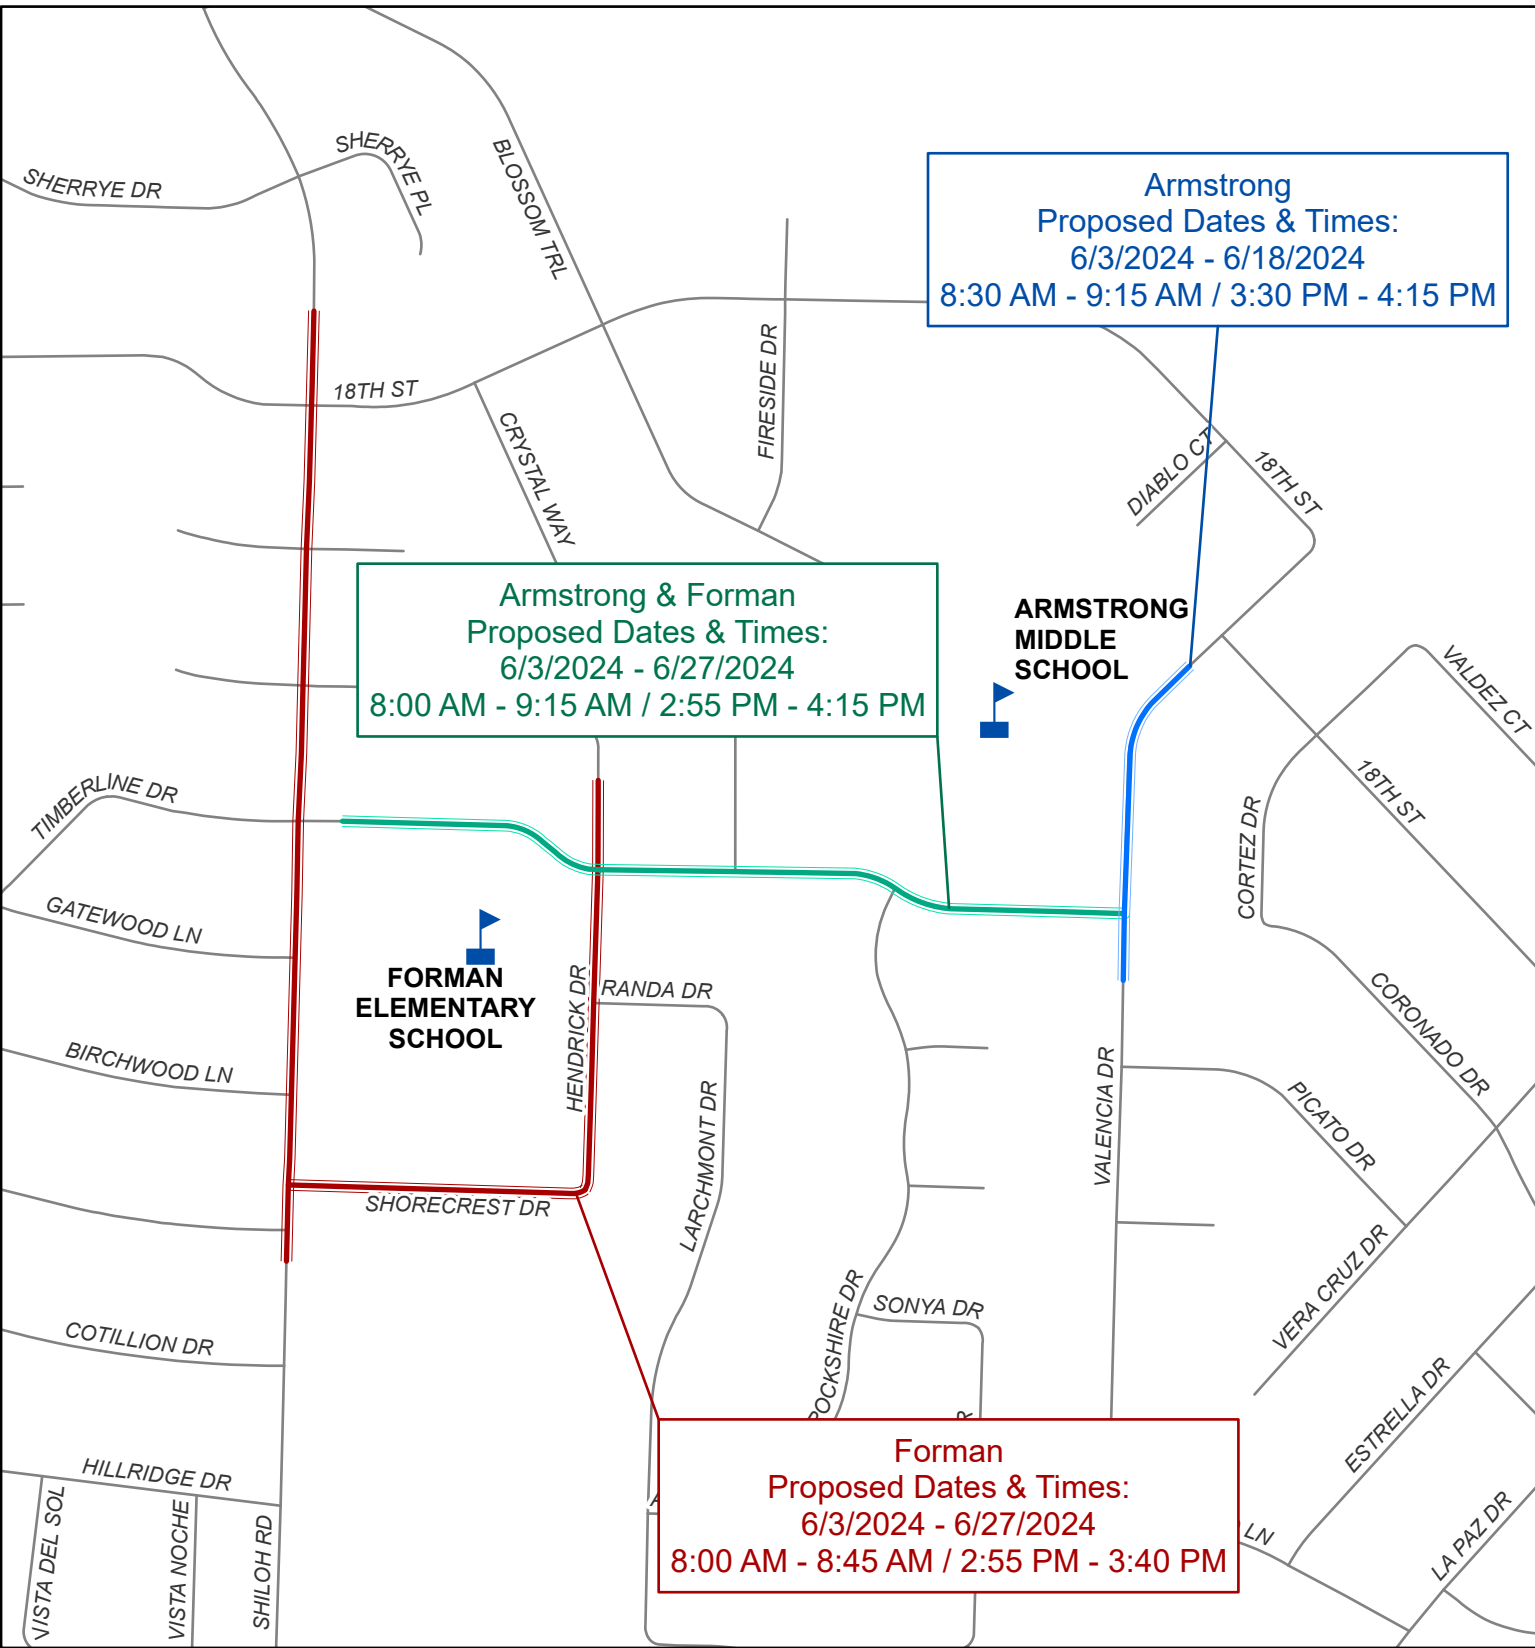

chscott.Z:\BI\GIS\Projects\Engineering\2024\2024-04-12_SummerSchoolZones_CS\MapDocument\SummerSchoolZones_CreatedFromScratch.aprx

BI/ GIS Division
April 2024

Armstrong Middle School & Forman Elementary School Summer School Zone Map

Project Location

chscott_Z:\BI\GIS\Projects\Engineering\2024\2024-04-12_SummerSchoolZones_CS\MapDocument\SummerSchoolZones.aprx

Proposed Dates & Times:
 6/3/2024 - 6/18/2024
 7:15 AM - 9:15 AM / 2:15 PM - 4:15 PM