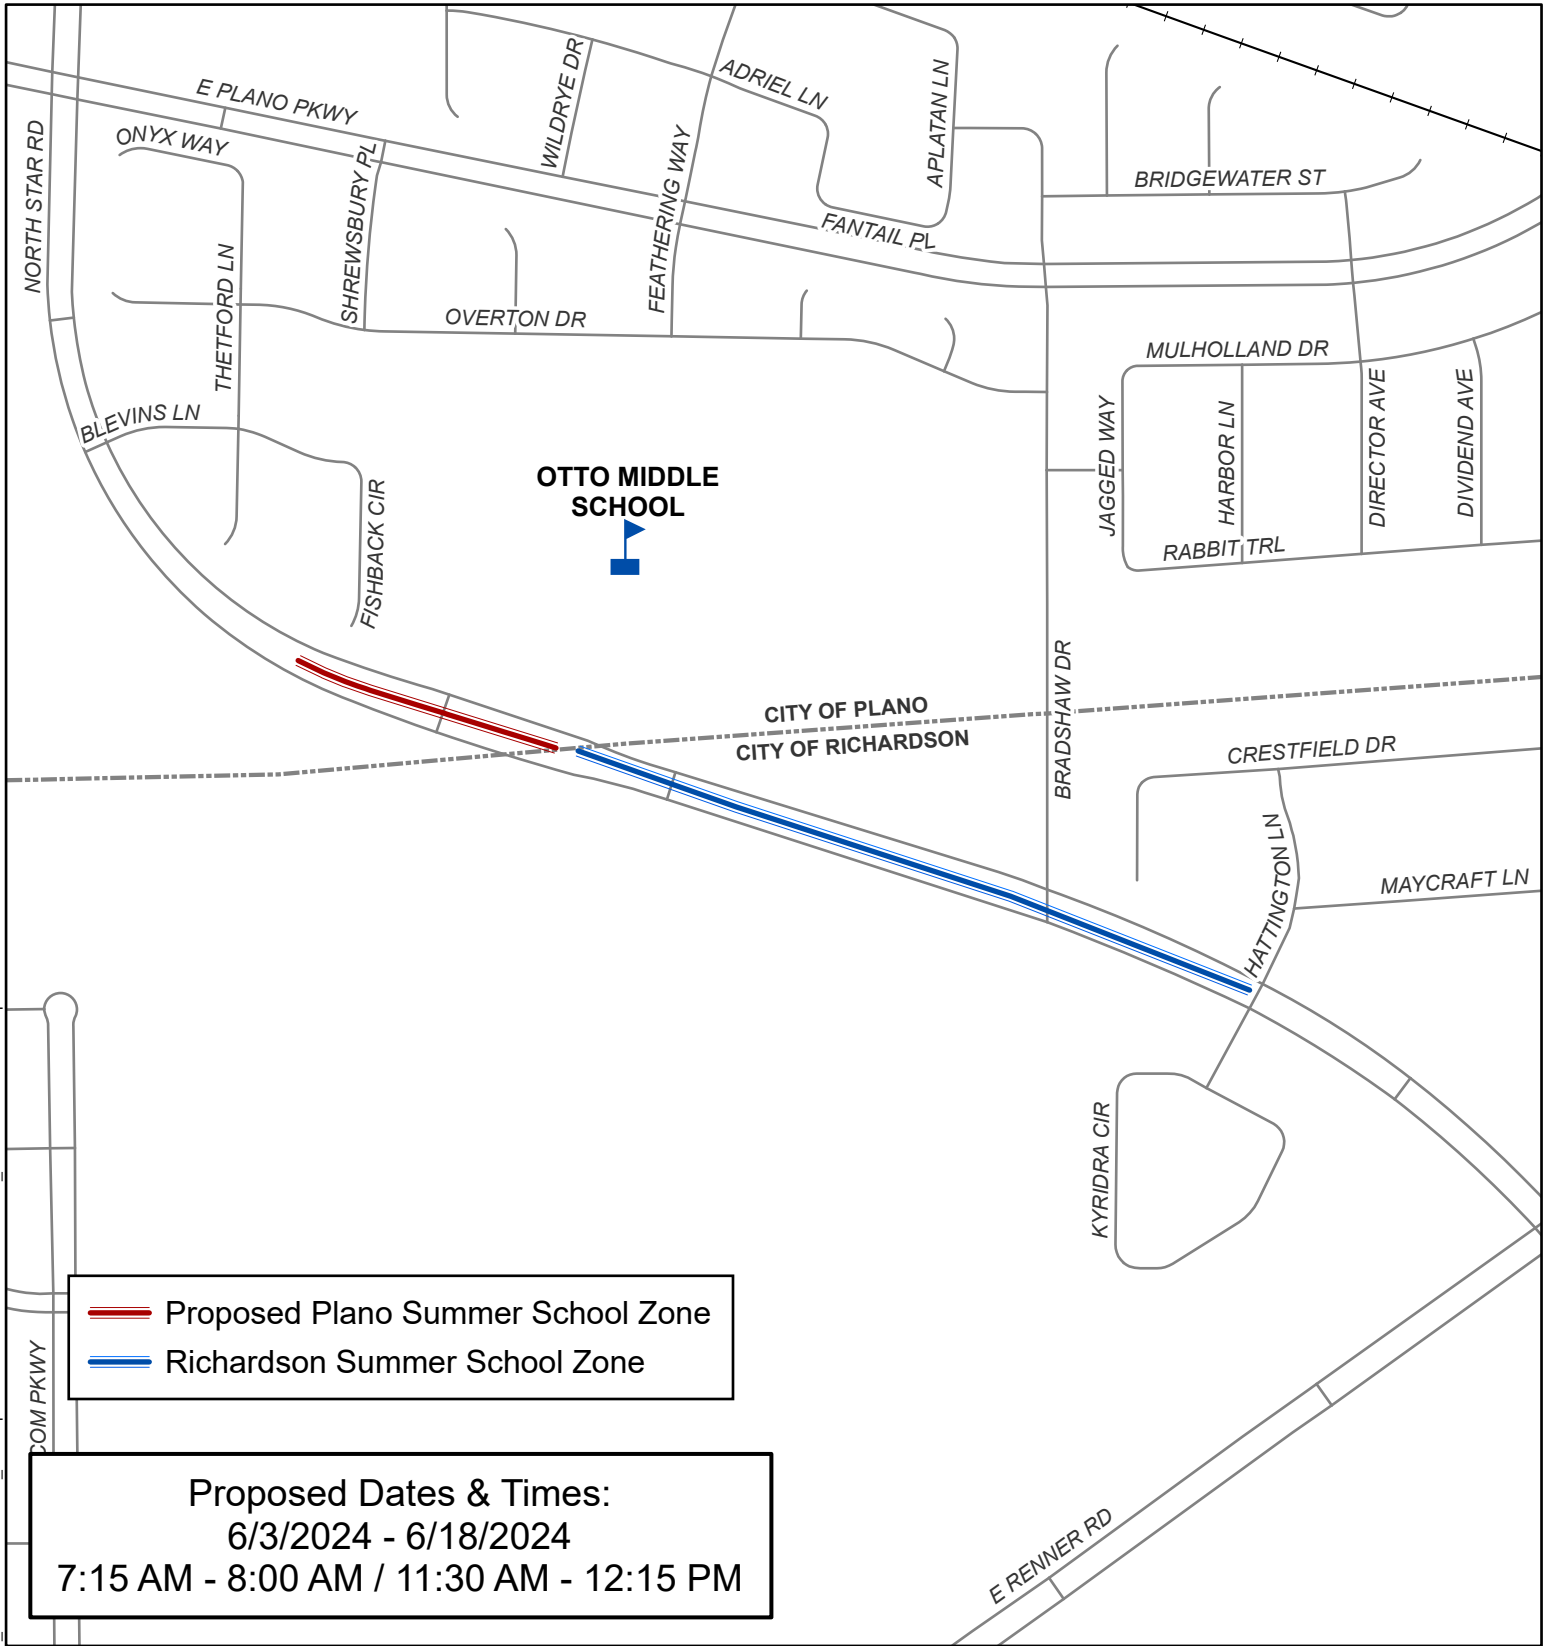

Proposed Dates & Times:
 6/3/2024 - 6/27/2024
 8:00 AM - 8:45 AM / 2:55 PM - 3:40 PM

BI/ GIS Division
 April 2024

Jackson Elementary School Summer School Zone Map

chscott_z:\bl\gis\Projects\Engineering\2024\2024-04-12_SummerSchoolZones_CS\MapDocument\SummerSchoolZones_CreatedFromScratch.aprx

Proposed Dates & Times:
 6/3/2024 - 6/18/2024
 7:15 AM - 8:00 AM / 2:15 PM - 3:00 PM

BI/ GIS Division
 April 2024

Meadows Elementary School Summer School Zone Map

Project Location

chscott_Z:\BI\GIS\Projects\Engineering\2024\2024-04-12_SummerSchoolZones_CSI\MapDocument\SummerSchoolZones_CreatedFromScratch.aprx

-  Proposed Plano Summer School Zone
-  Richardson Summer School Zone

Proposed Dates & Times:
 6/3/2024 - 6/18/2024
 7:15 AM - 8:00 AM / 11:30 AM - 12:15 PM

BI/ GIS Division
 May 2024

Otto Middle School Summer School Zone Map