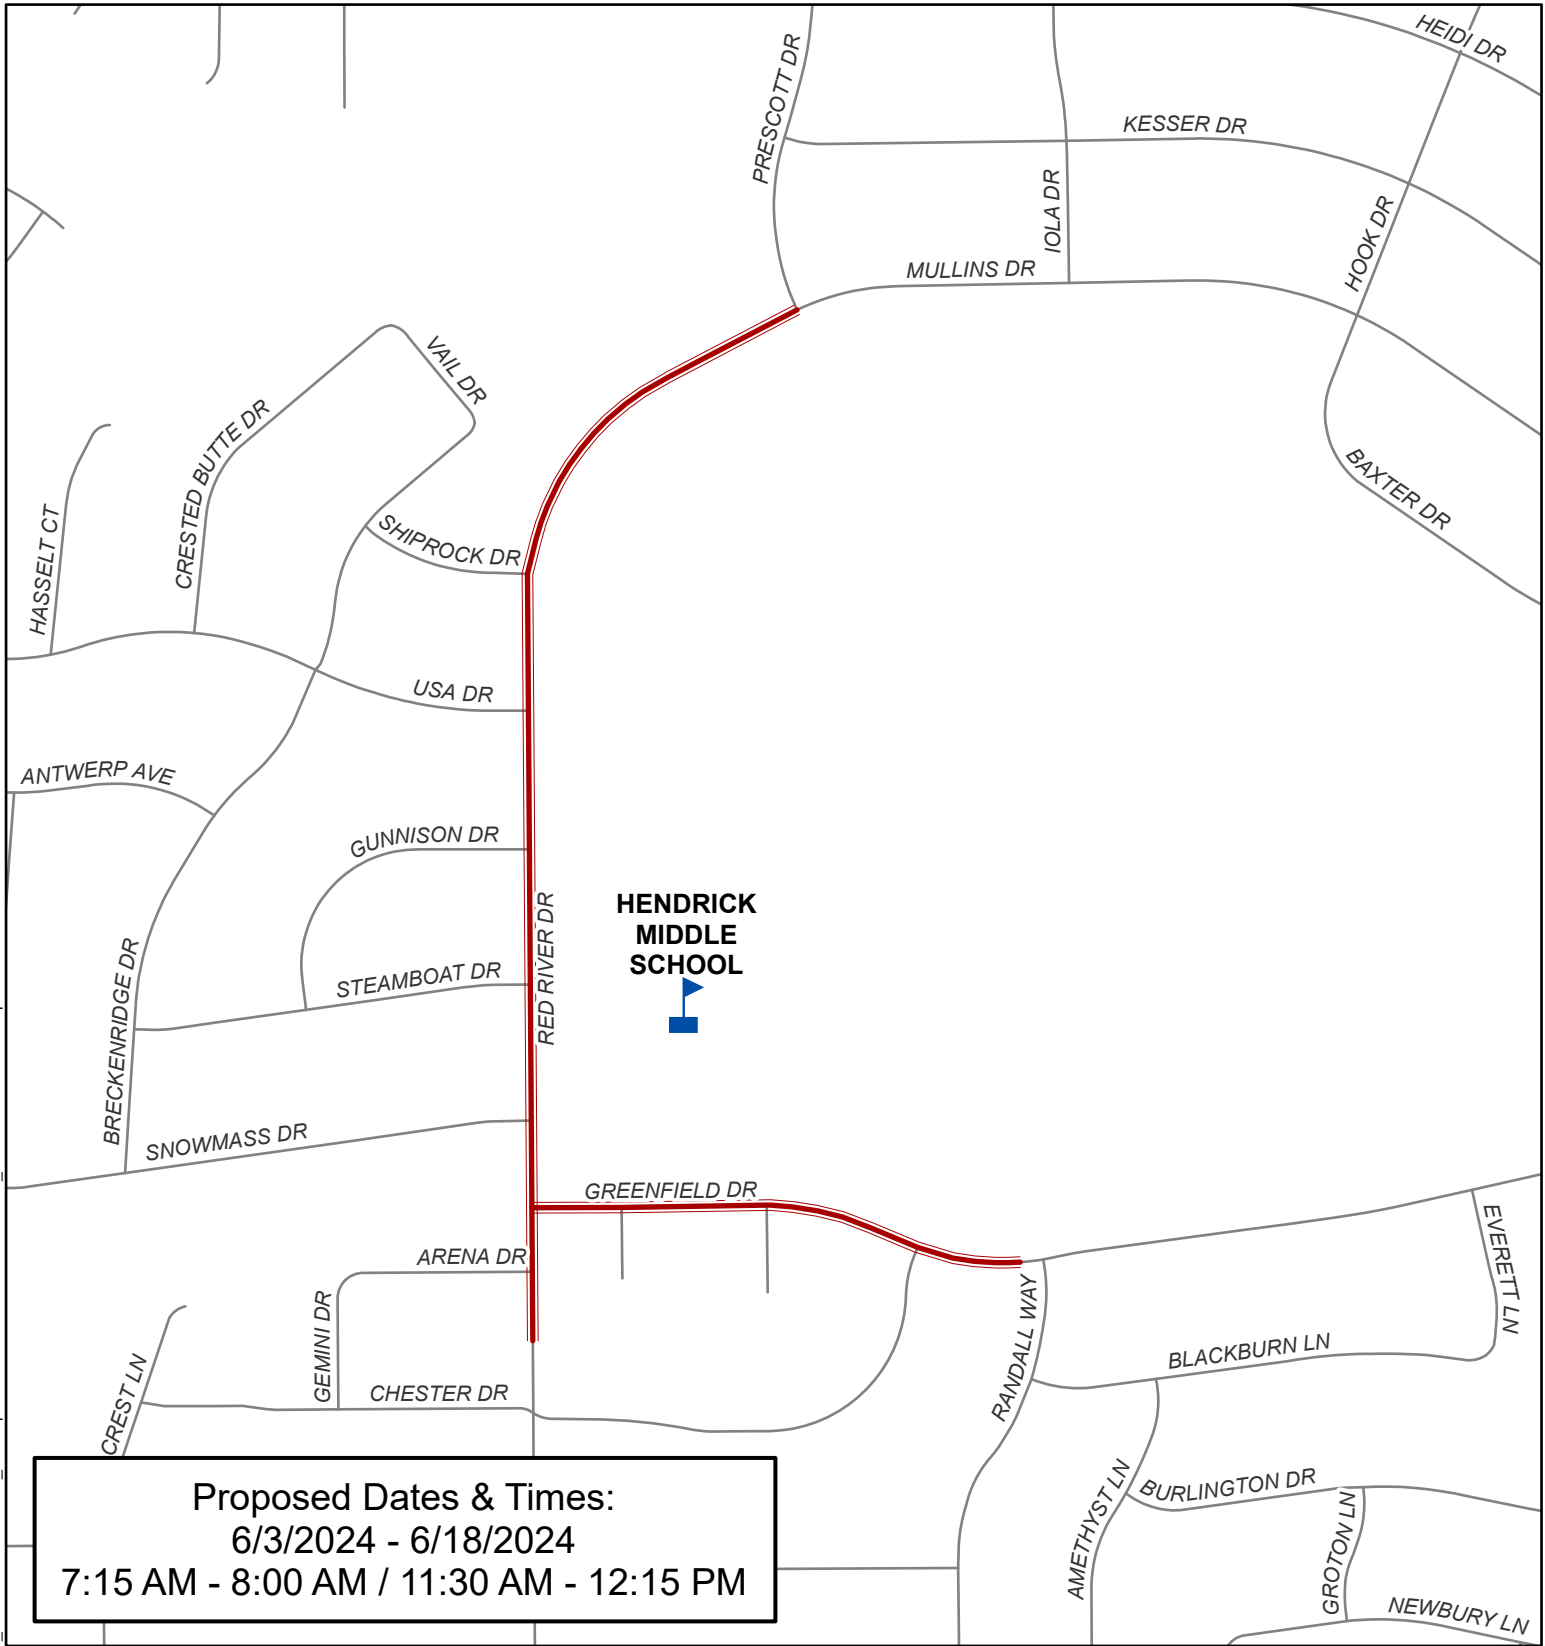

Proposed Dates & Times:
 6/3/2024 - 6/21/2024
 8:00 AM - 8:45 AM / 11:15 AM - 12:00 PM

BI/ GIS Division
 April 2024

Haggard Middle School Summer School Zone Map

chscott_Z:\BI\GIS\Projects\Engineering\2024\2024-04-12_SummerSchoolZones_CS\MapDocument\SummerSchoolZones_CreatedFromScratch.aprx