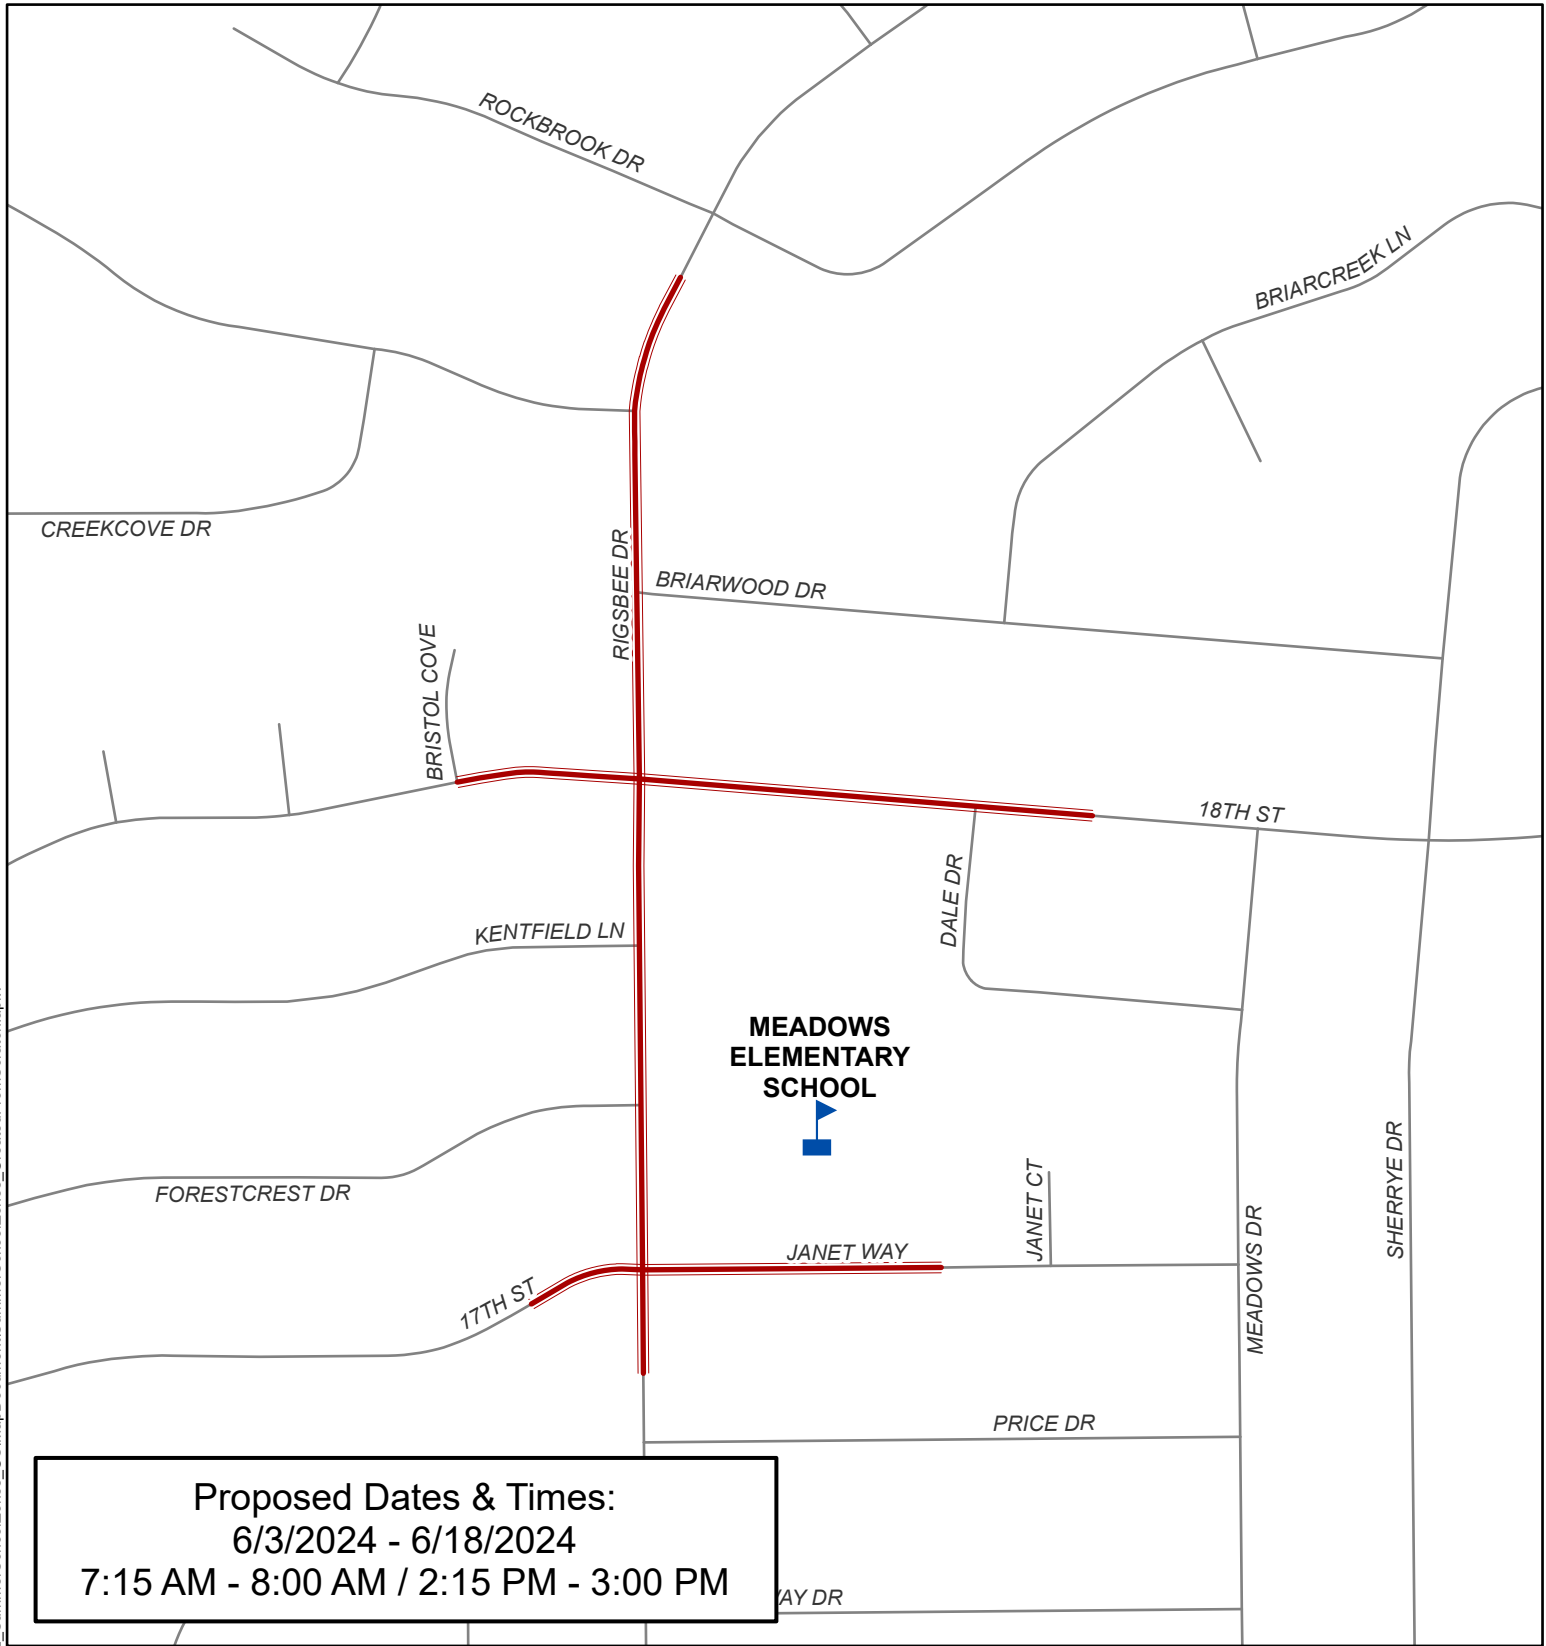

Proposed Dates & Times:
 6/3/2024 - 6/27/2024
 8:00 AM - 8:45 AM / 2:55 PM - 3:40 PM

BI/ GIS Division
 April 2024

Jackson Elementary School Summer School Zone Map

chscott_z:\bl\gis\Projects\Engineering\2024\2024-04-12_SummerSchoolZones_CS\MapDocument\SummerSchoolZones_CreatedFromScratch.aprx