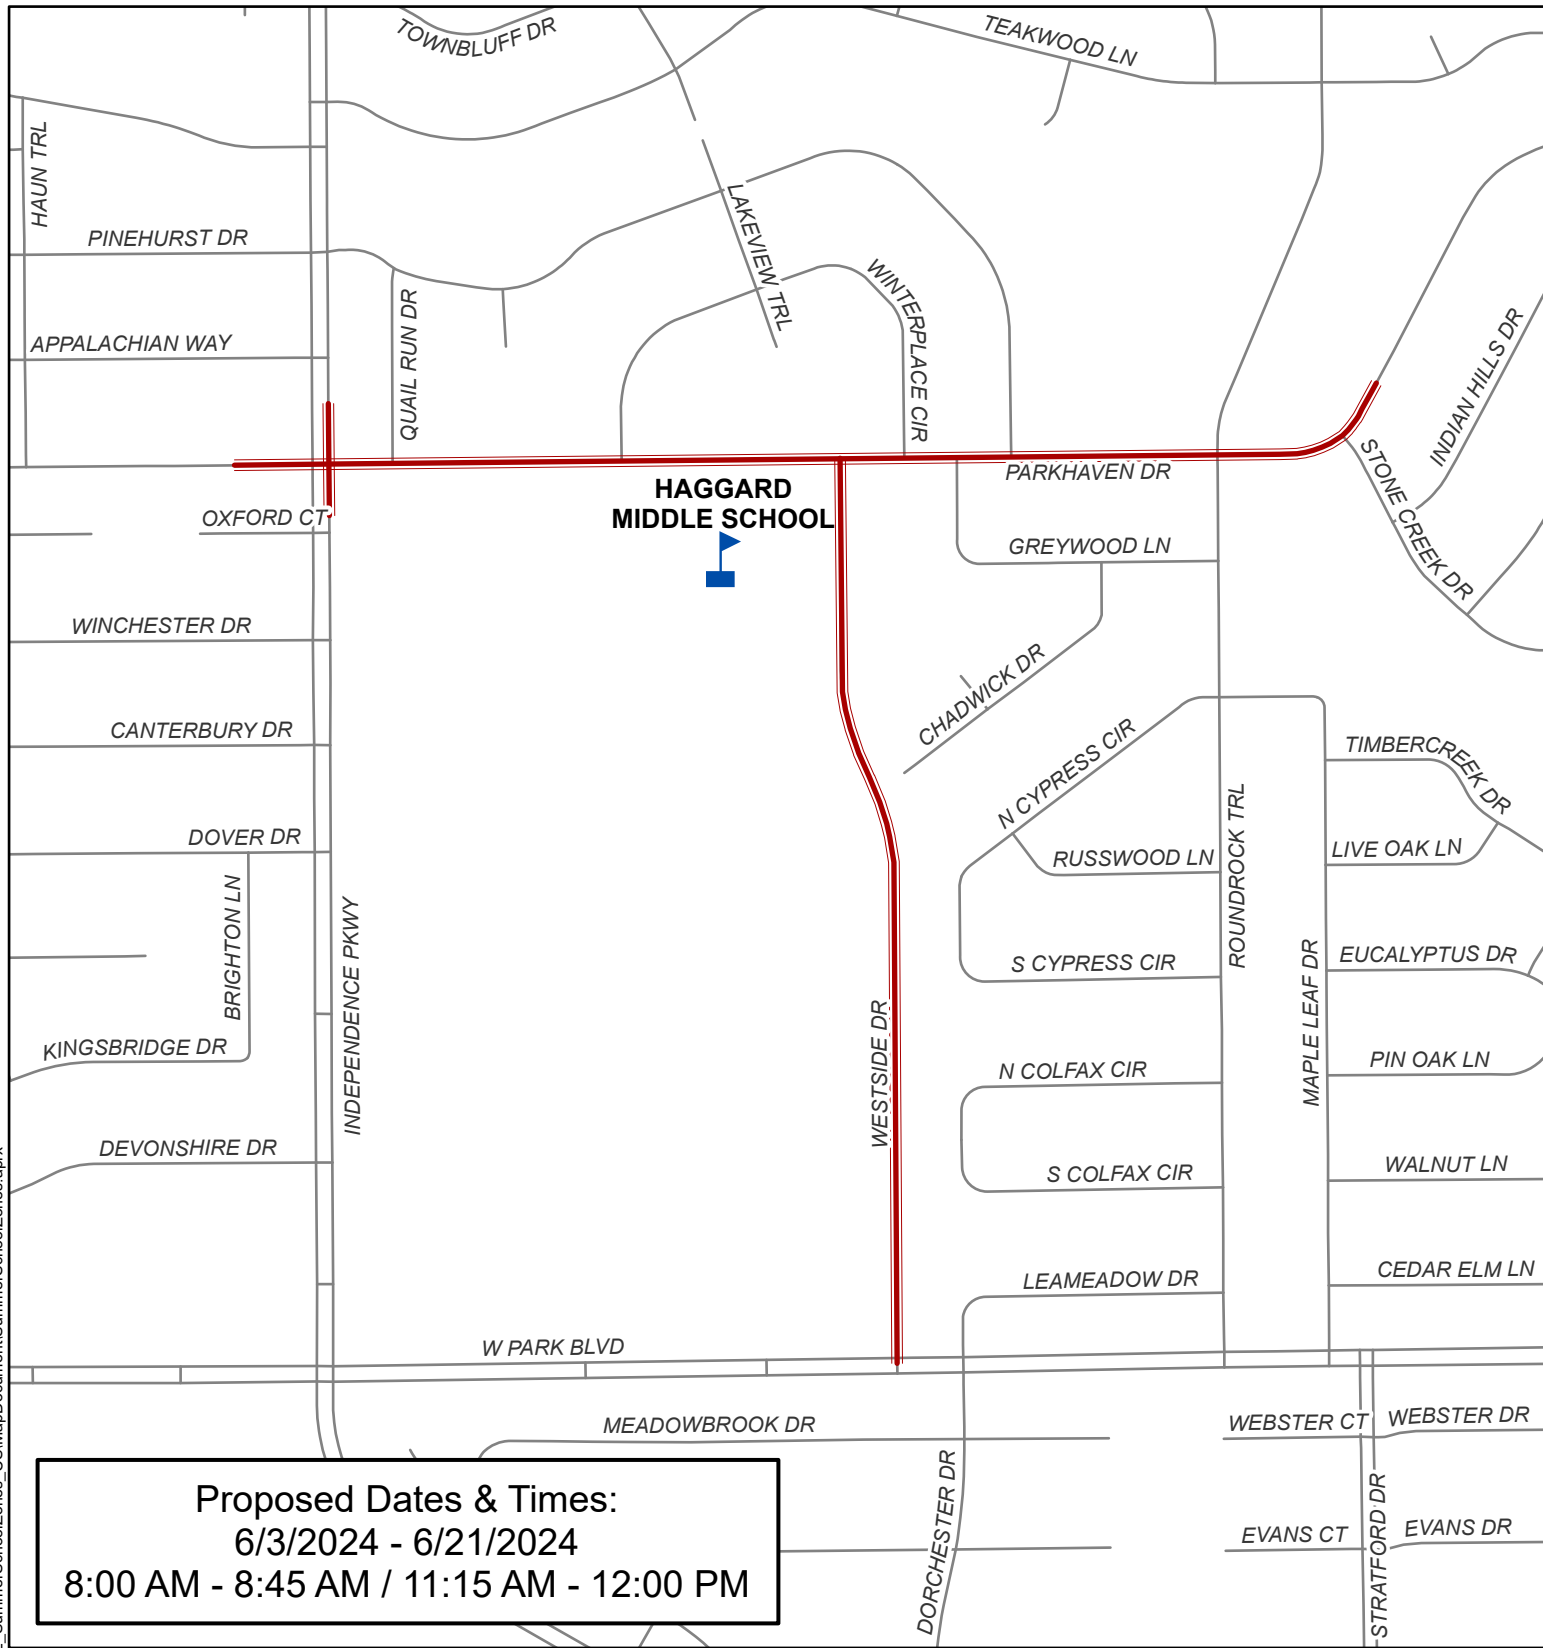

BI/ GIS Division
 April 2024

Carpenter Middle School & Christie Elementary School Summer School Zone Map

BI/ GIS Division
 April 2024

Daffron Elementary School Summer School Zone Map

Project Location

chscott Z:\BI\GIS\Projects\Engineering\2024\2024-04-12_SummerSchoolZones_CSI\MapDocument\SummerSchoolZones.aprx