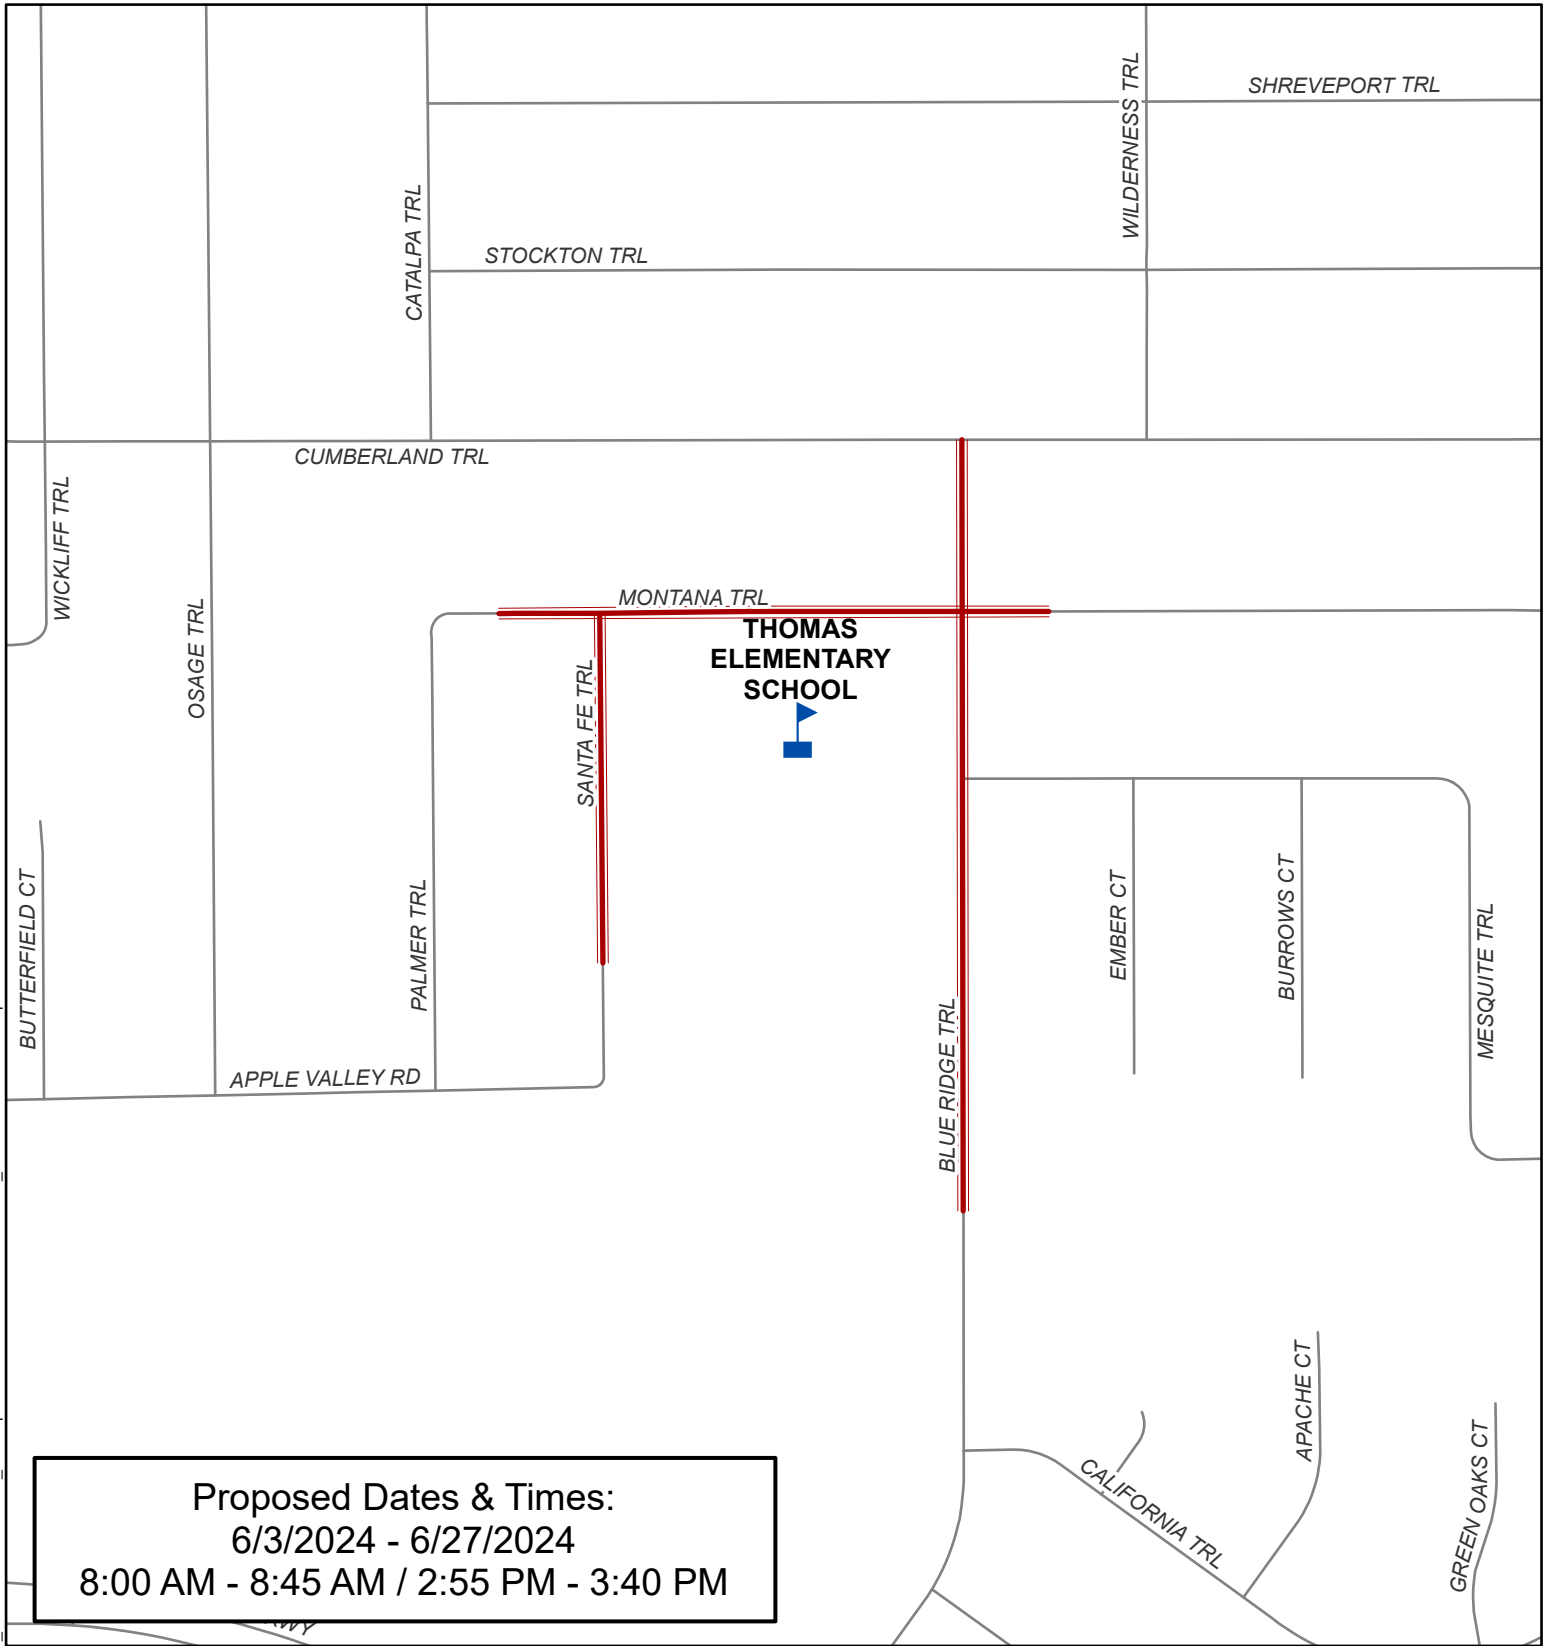

**ROBINSON
MIDDLE
SCHOOL**

Proposed Dates & Times:
 6/3/2024 - 6/18/2024
 7:15 AM - 8:00 AM / 11:30 AM - 12:15 PM

BI/ GIS Division
 April 2024

Robinson Middle School Summer School Zone Map

chscott_Z:\B\GIS\Projects\Engineering\2024\2024-04-12_SummerSchoolZones_CS\MapDocument\SummerSchoolZones_CreatedFromScratch.aprx