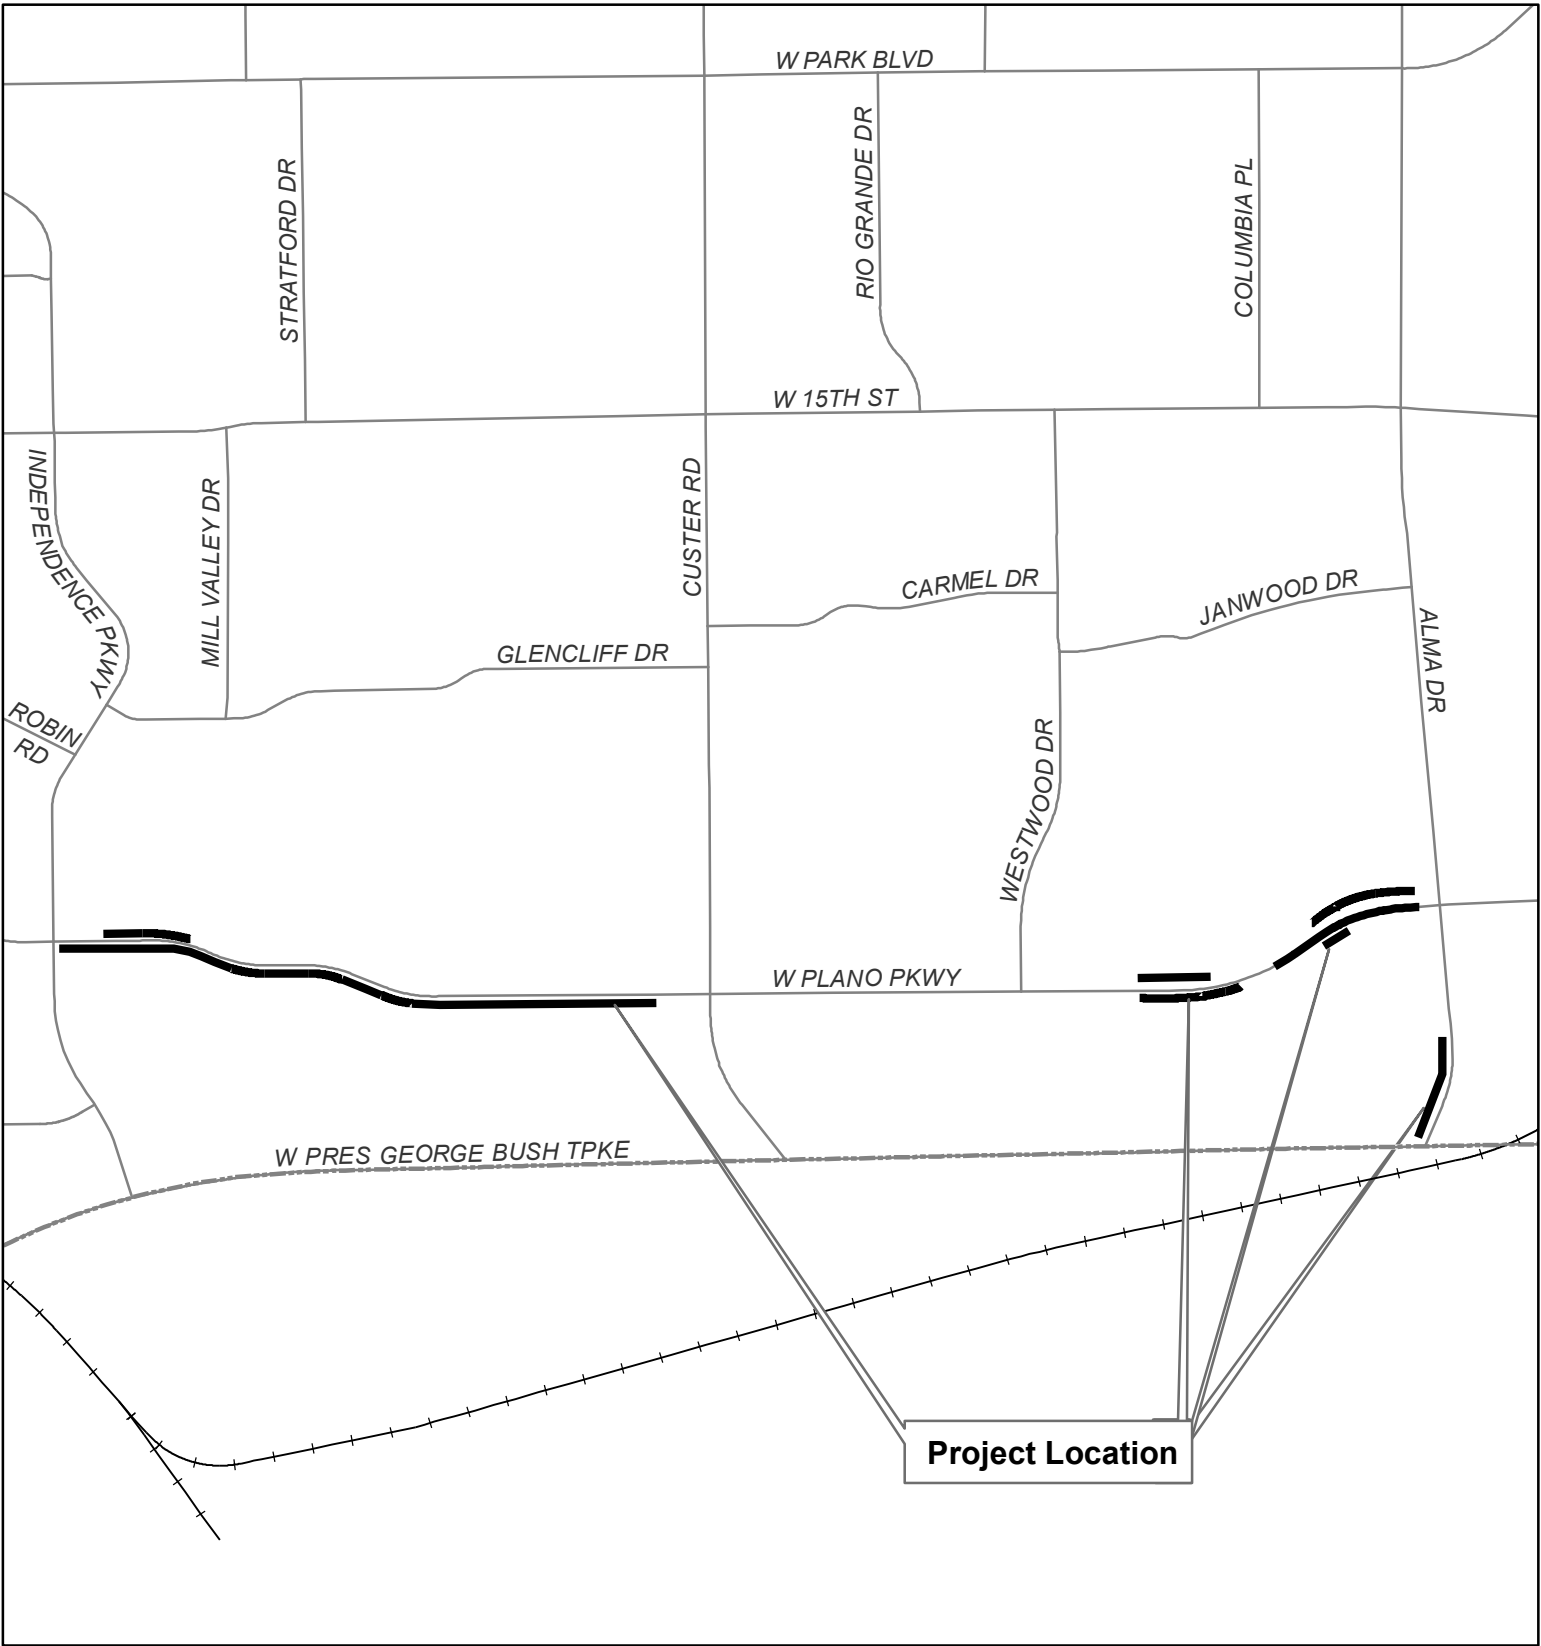

alebron.Z:\BI-GIS\Projects\Engineering\2019-08-28_Project7163_AllSidewalkImprovements - Plano Parkway from Independence Parkway to Alma Drive.mxd

City of Plano GIS Division
September 2019

Sidewalk Improvements - Plano Parkway from Independence Parkway to Alma Drive

Project No. 6901