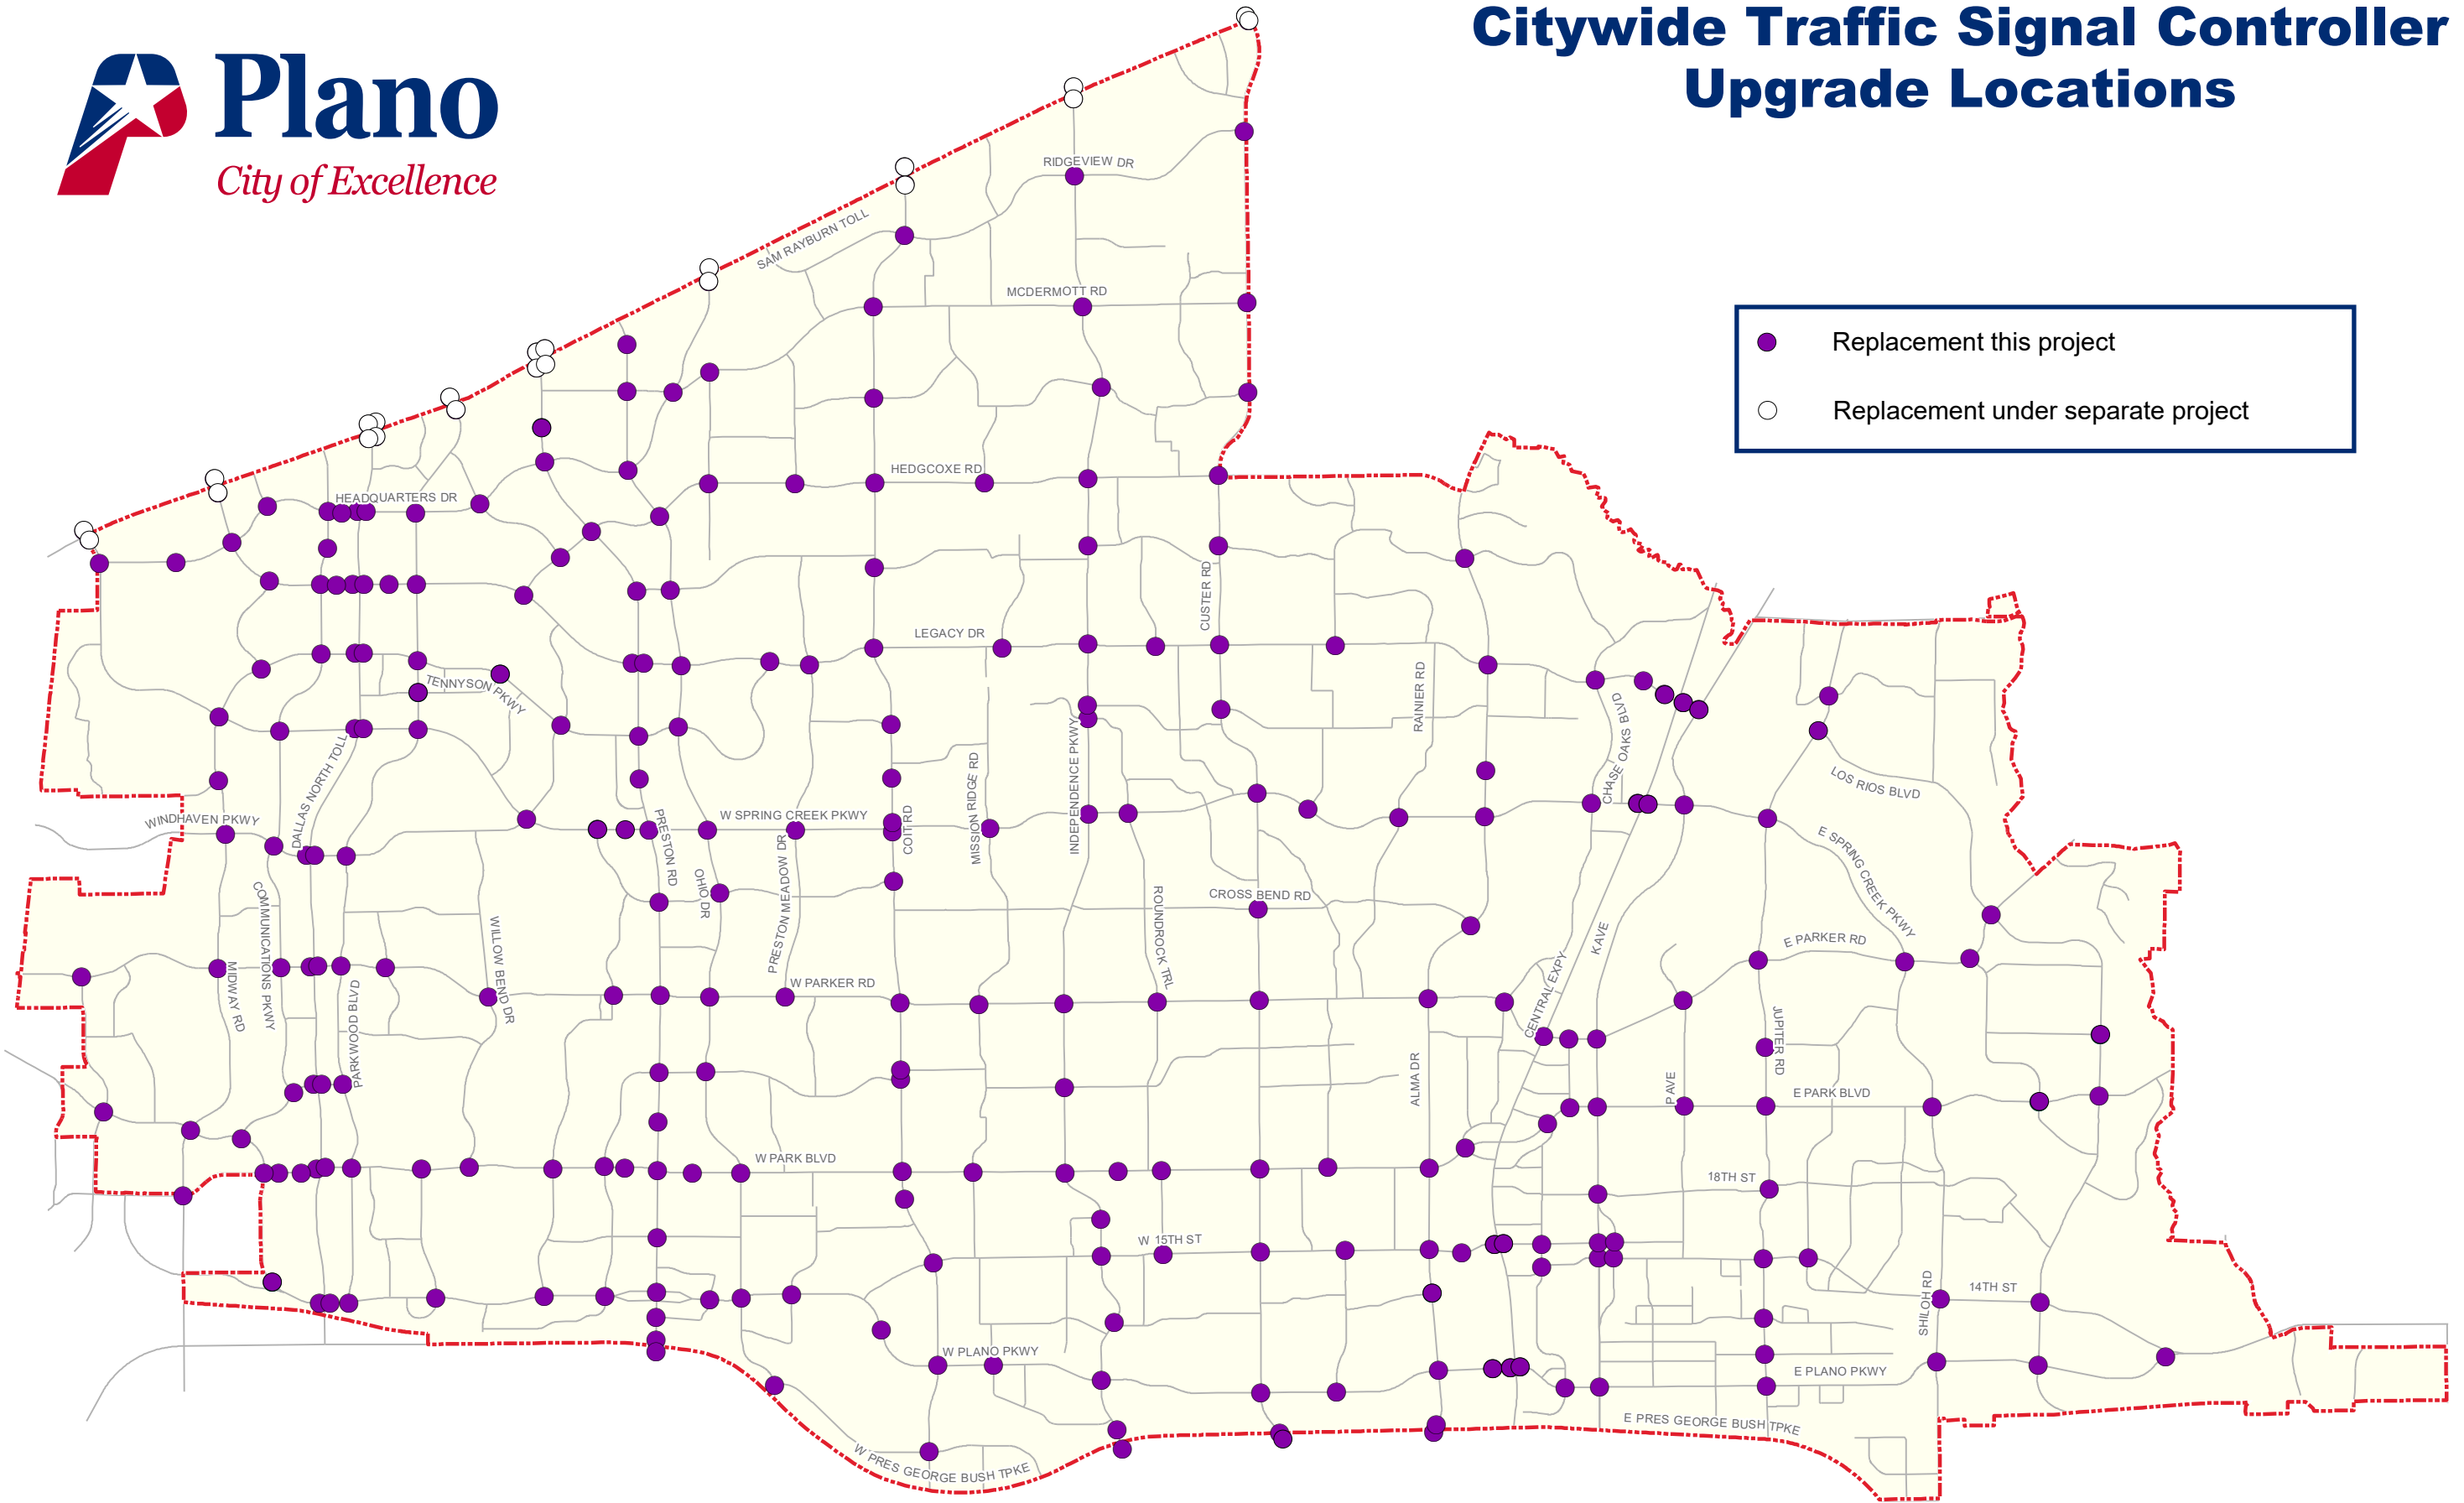

Citywide Traffic Signal Controller Upgrade Locations

- Replacement this project
- Replacement under separate project

This map and information in it were developed exclusively for use by the City of Plano. Any use or reliance on this map by anyone else is at the party's own risk and without liability to the City of Plano, its officials or employees for any discrepancies, errors, or variances which may

adminmsha 2/22/2022 2:18:10 PM GIS/Projects/Engineering/2022/2022-02-22 Citywide Traffic Program MS/2022 Citywide Traffic Count Program.mxd