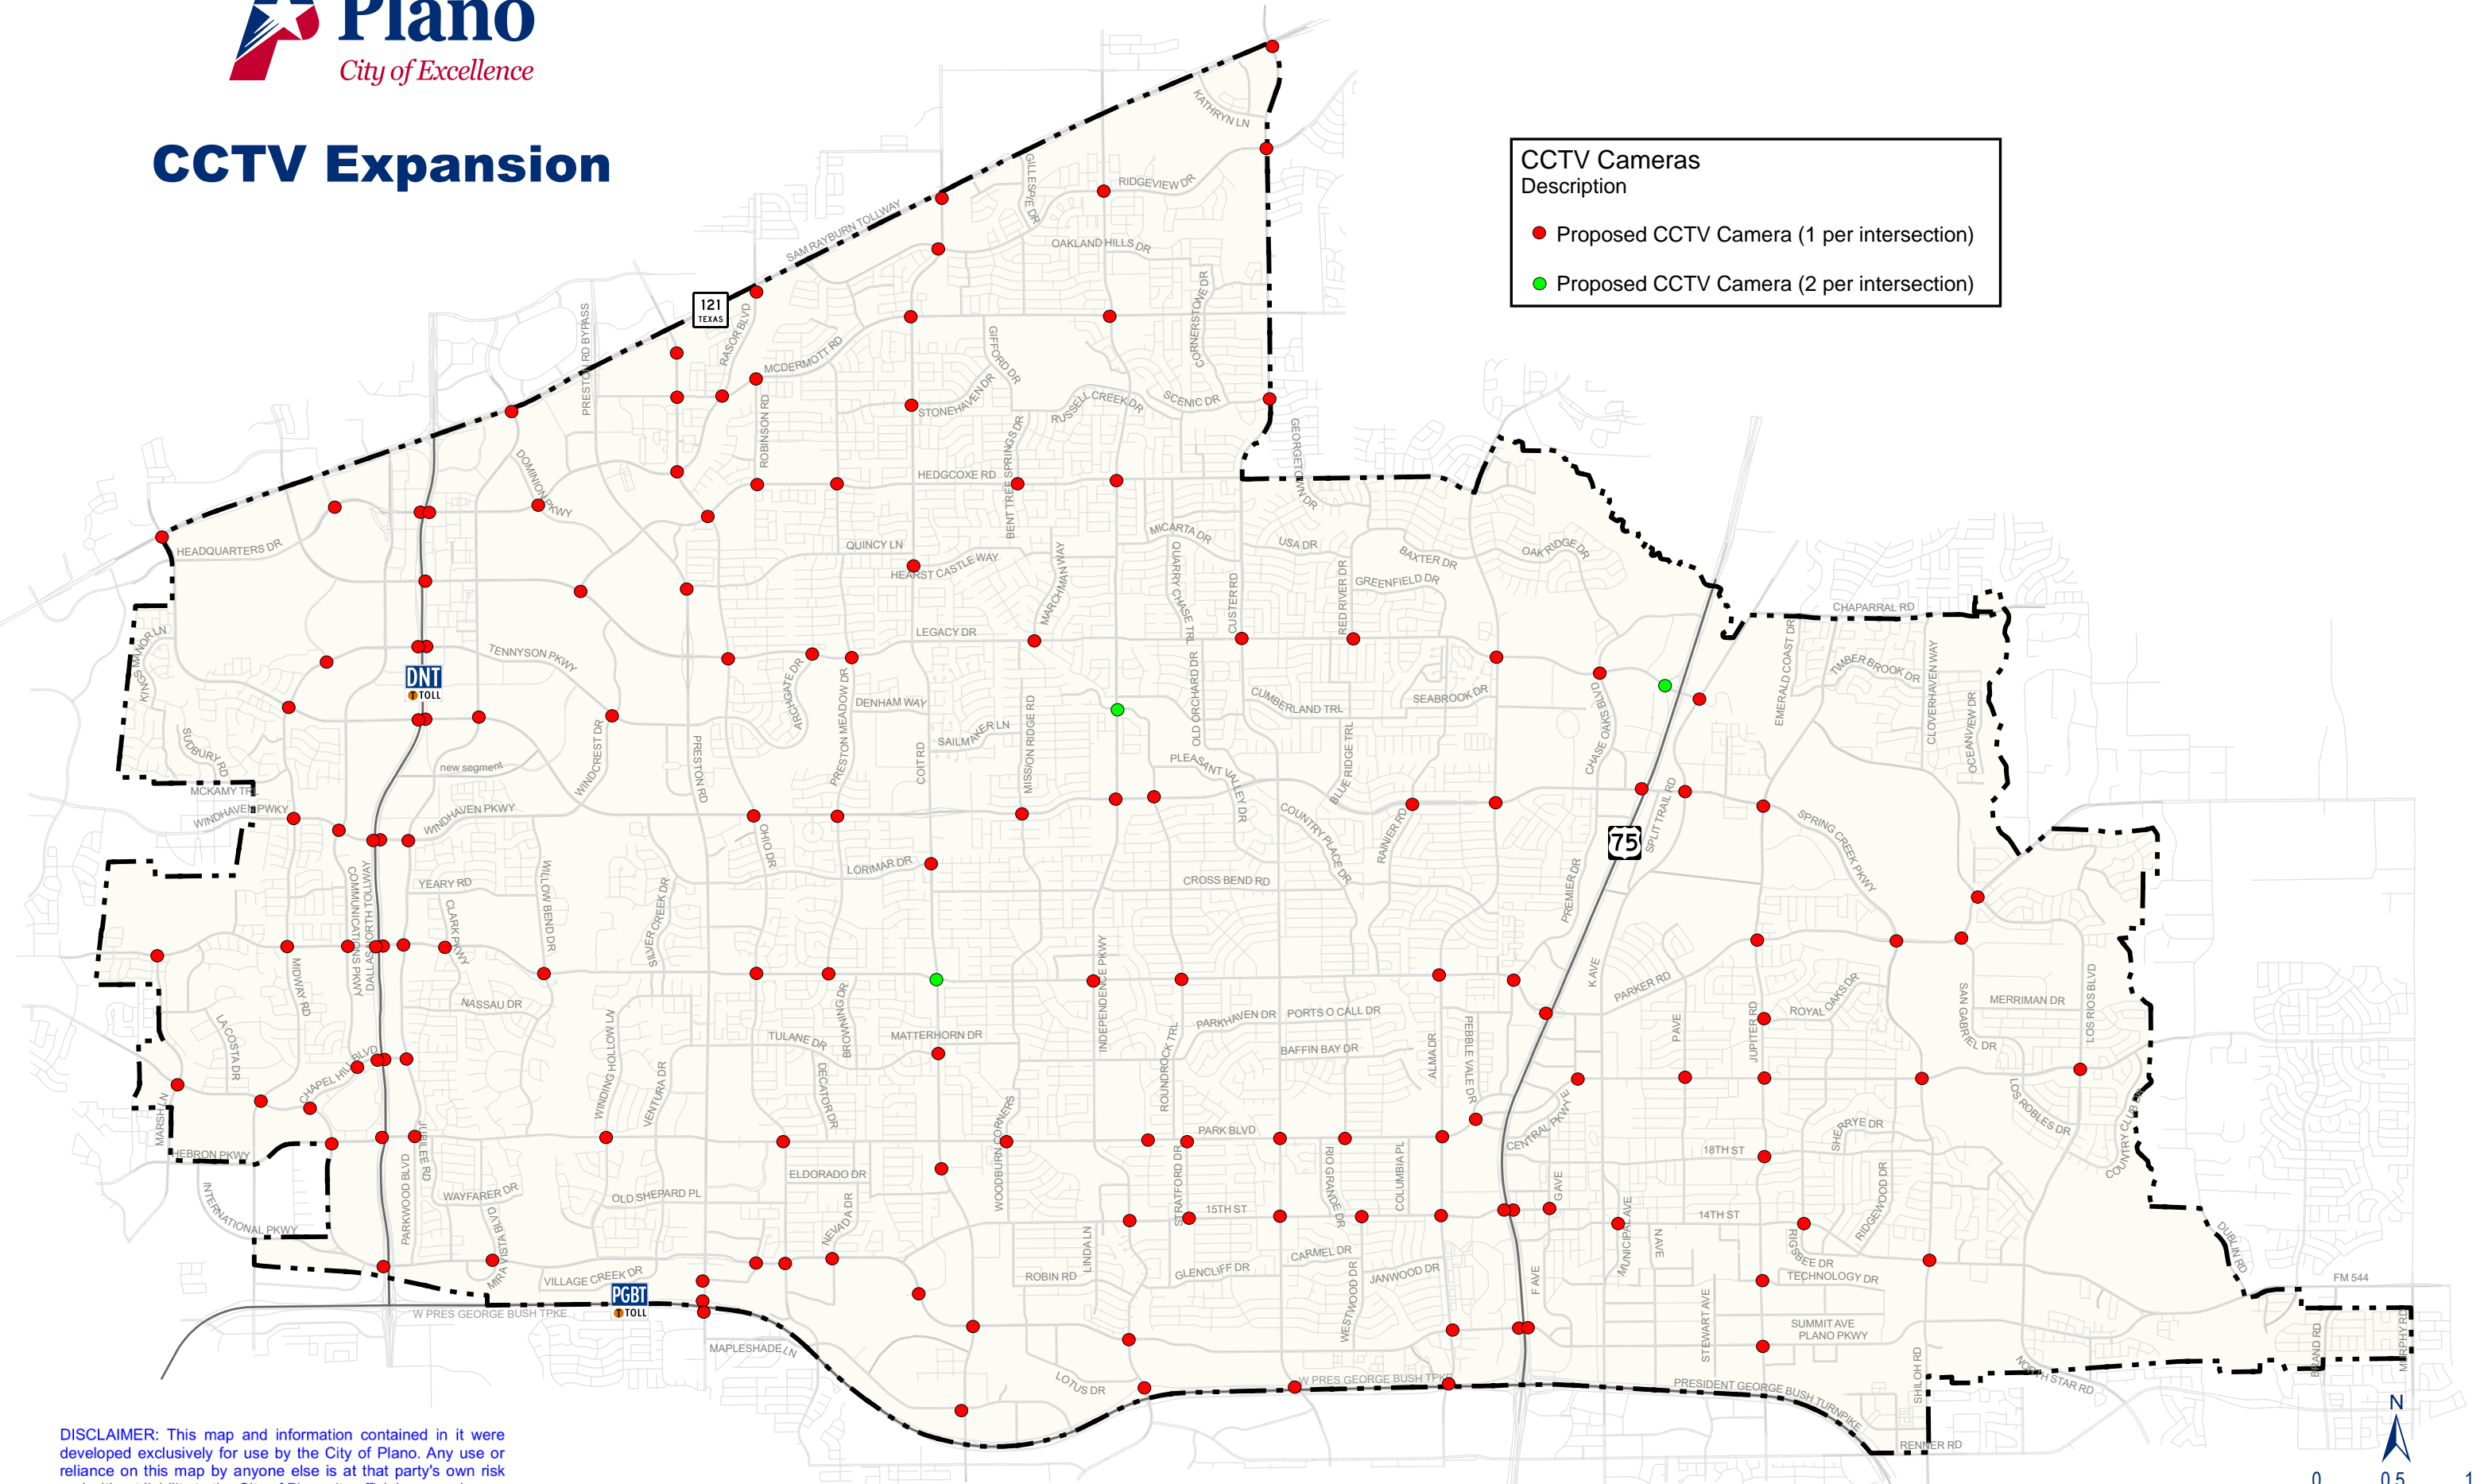

CCTV Expansion

CCTV Cameras Description

- Proposed CCTV Camera (1 per intersection)
- Proposed CCTV Camera (2 per intersection)

DISCLAIMER: This map and information contained in it were developed exclusively for use by the City of Plano. Any use or reliance on this map by anyone else is at that party's own risk and without liability to the City of Plano, its officials or employees for any discrepancies, errors, or variances which may exist.