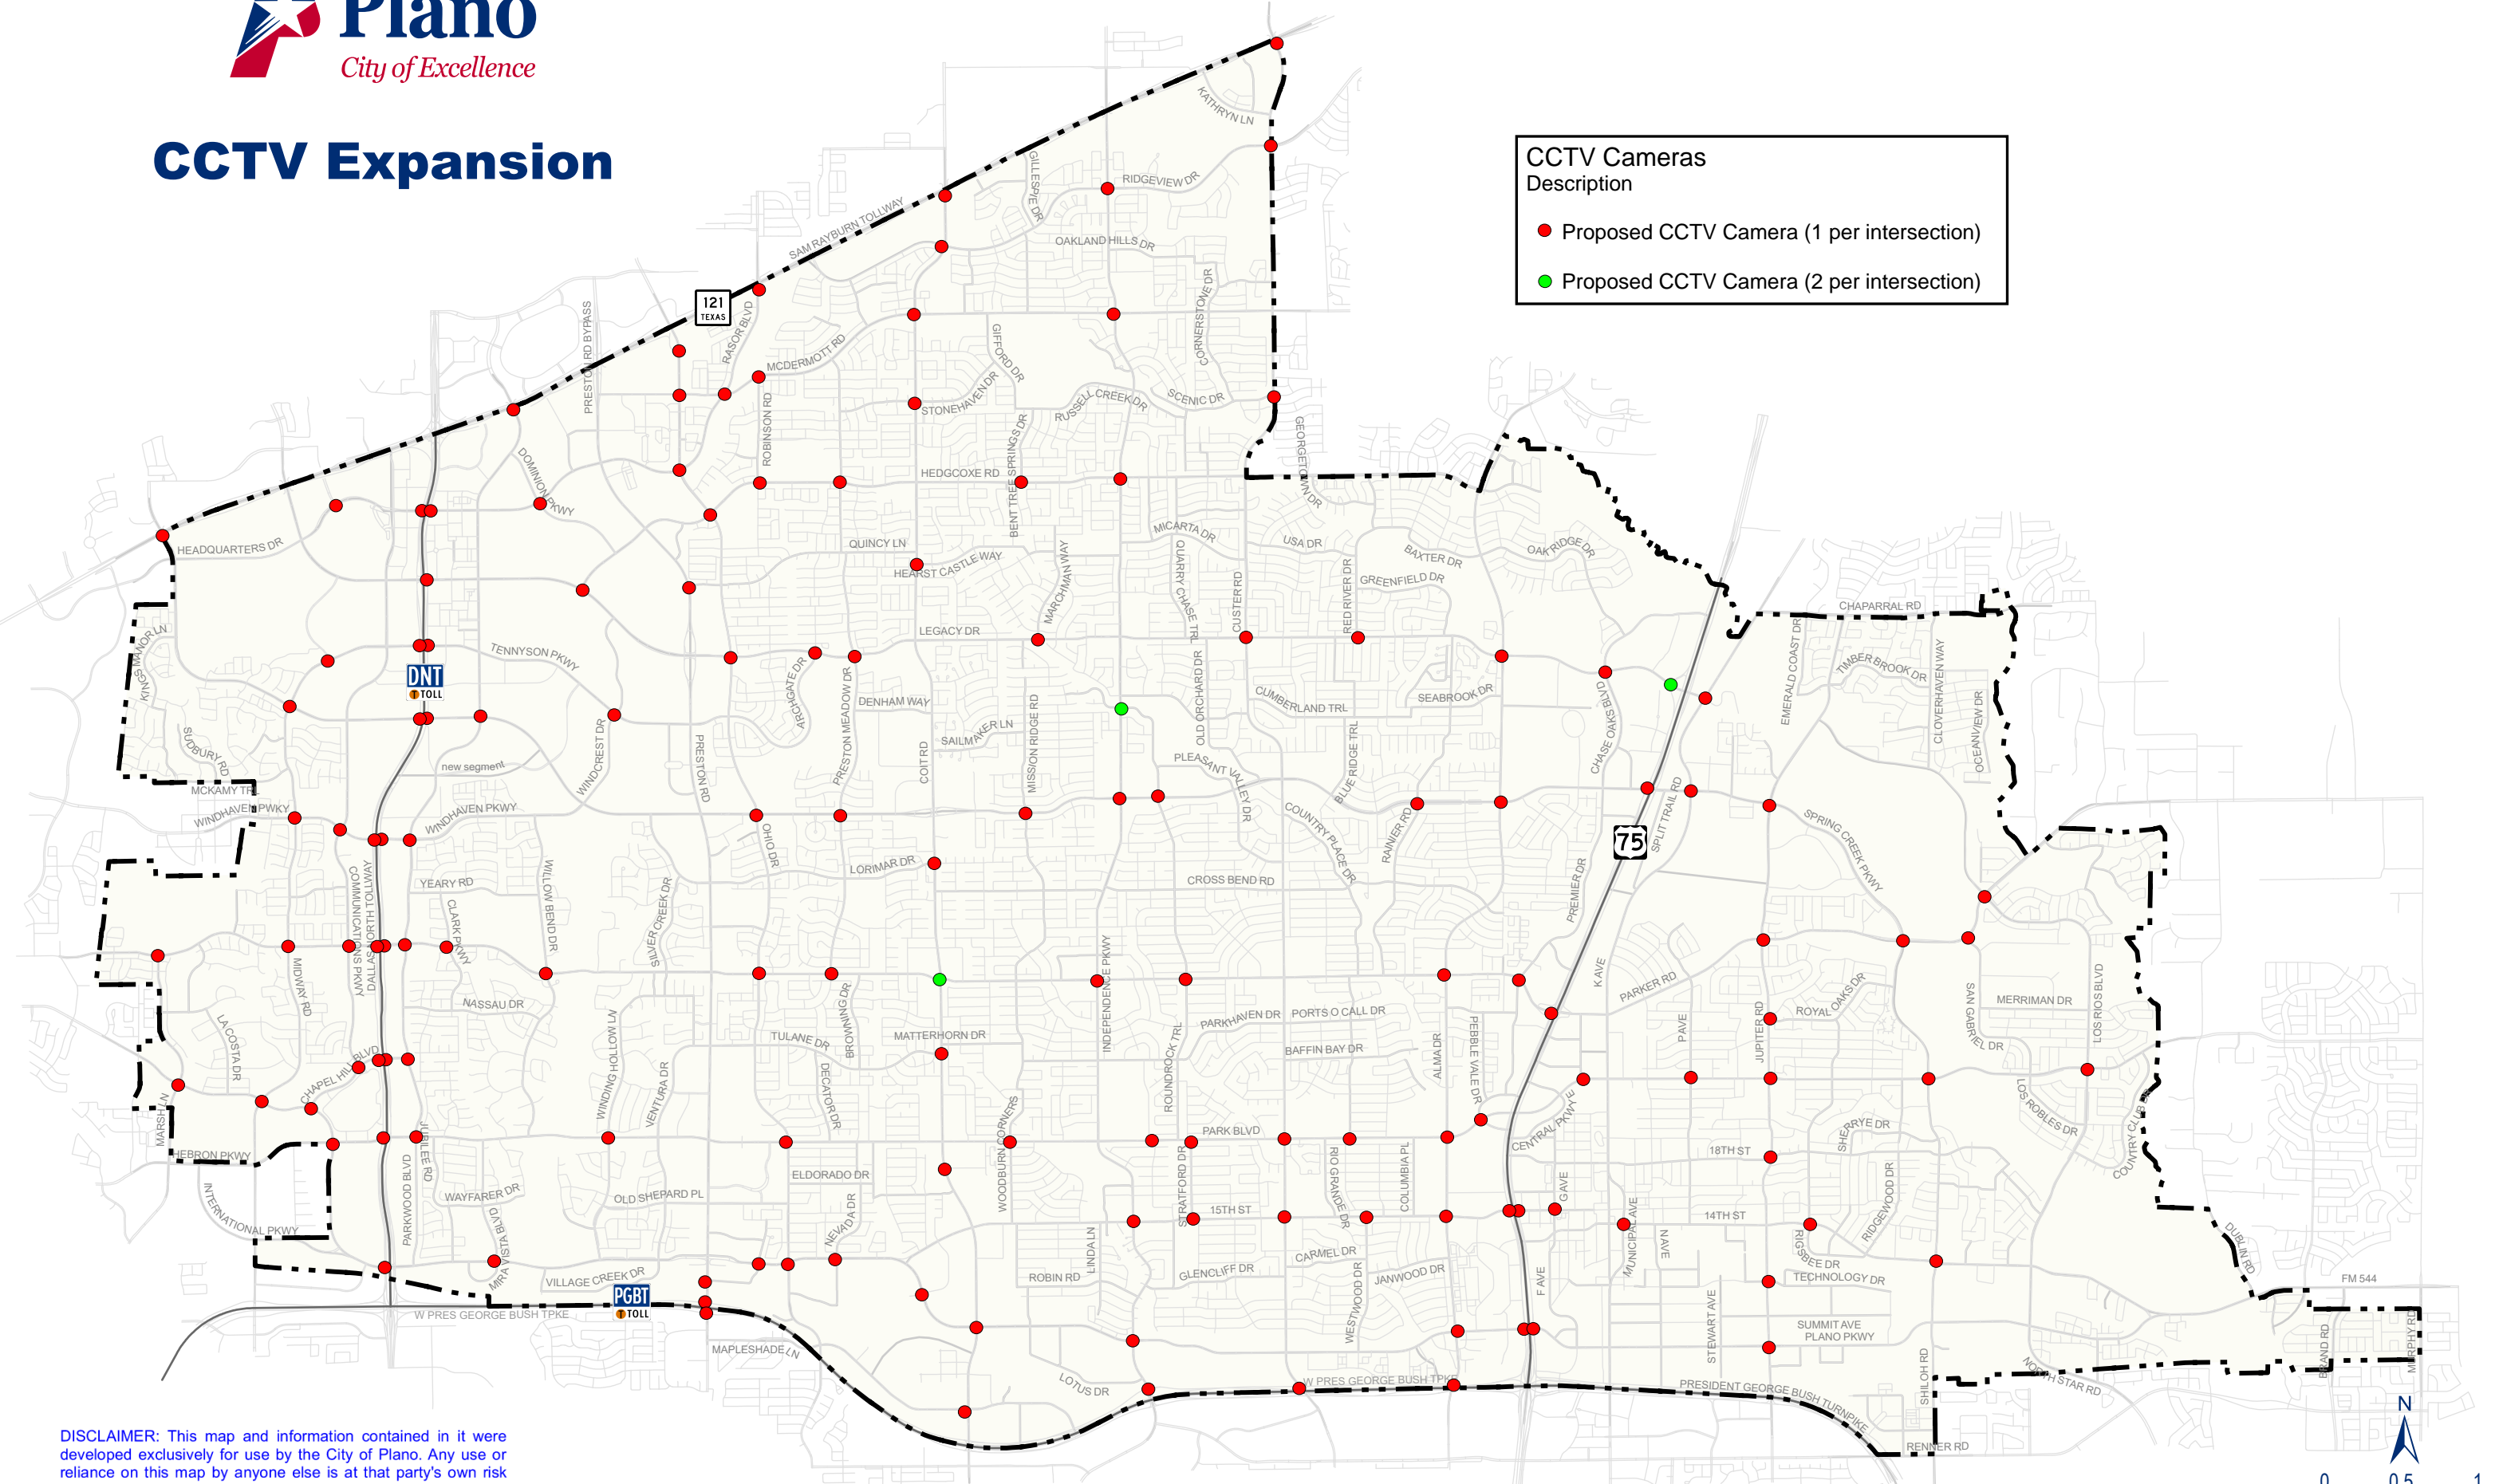

CCTV Expansion

CCTV Cameras Description

- Proposed CCTV Camera (1 per intersection)
- Proposed CCTV Camera (2 per intersection)

DISCLAIMER: This map and information contained in it were developed exclusively for use by the City of Plano. Any use or reliance on this map by anyone else is at that party's own risk and without liability to the City of Plano, its officials or employees for any discrepancies, errors, or variances which may exist.