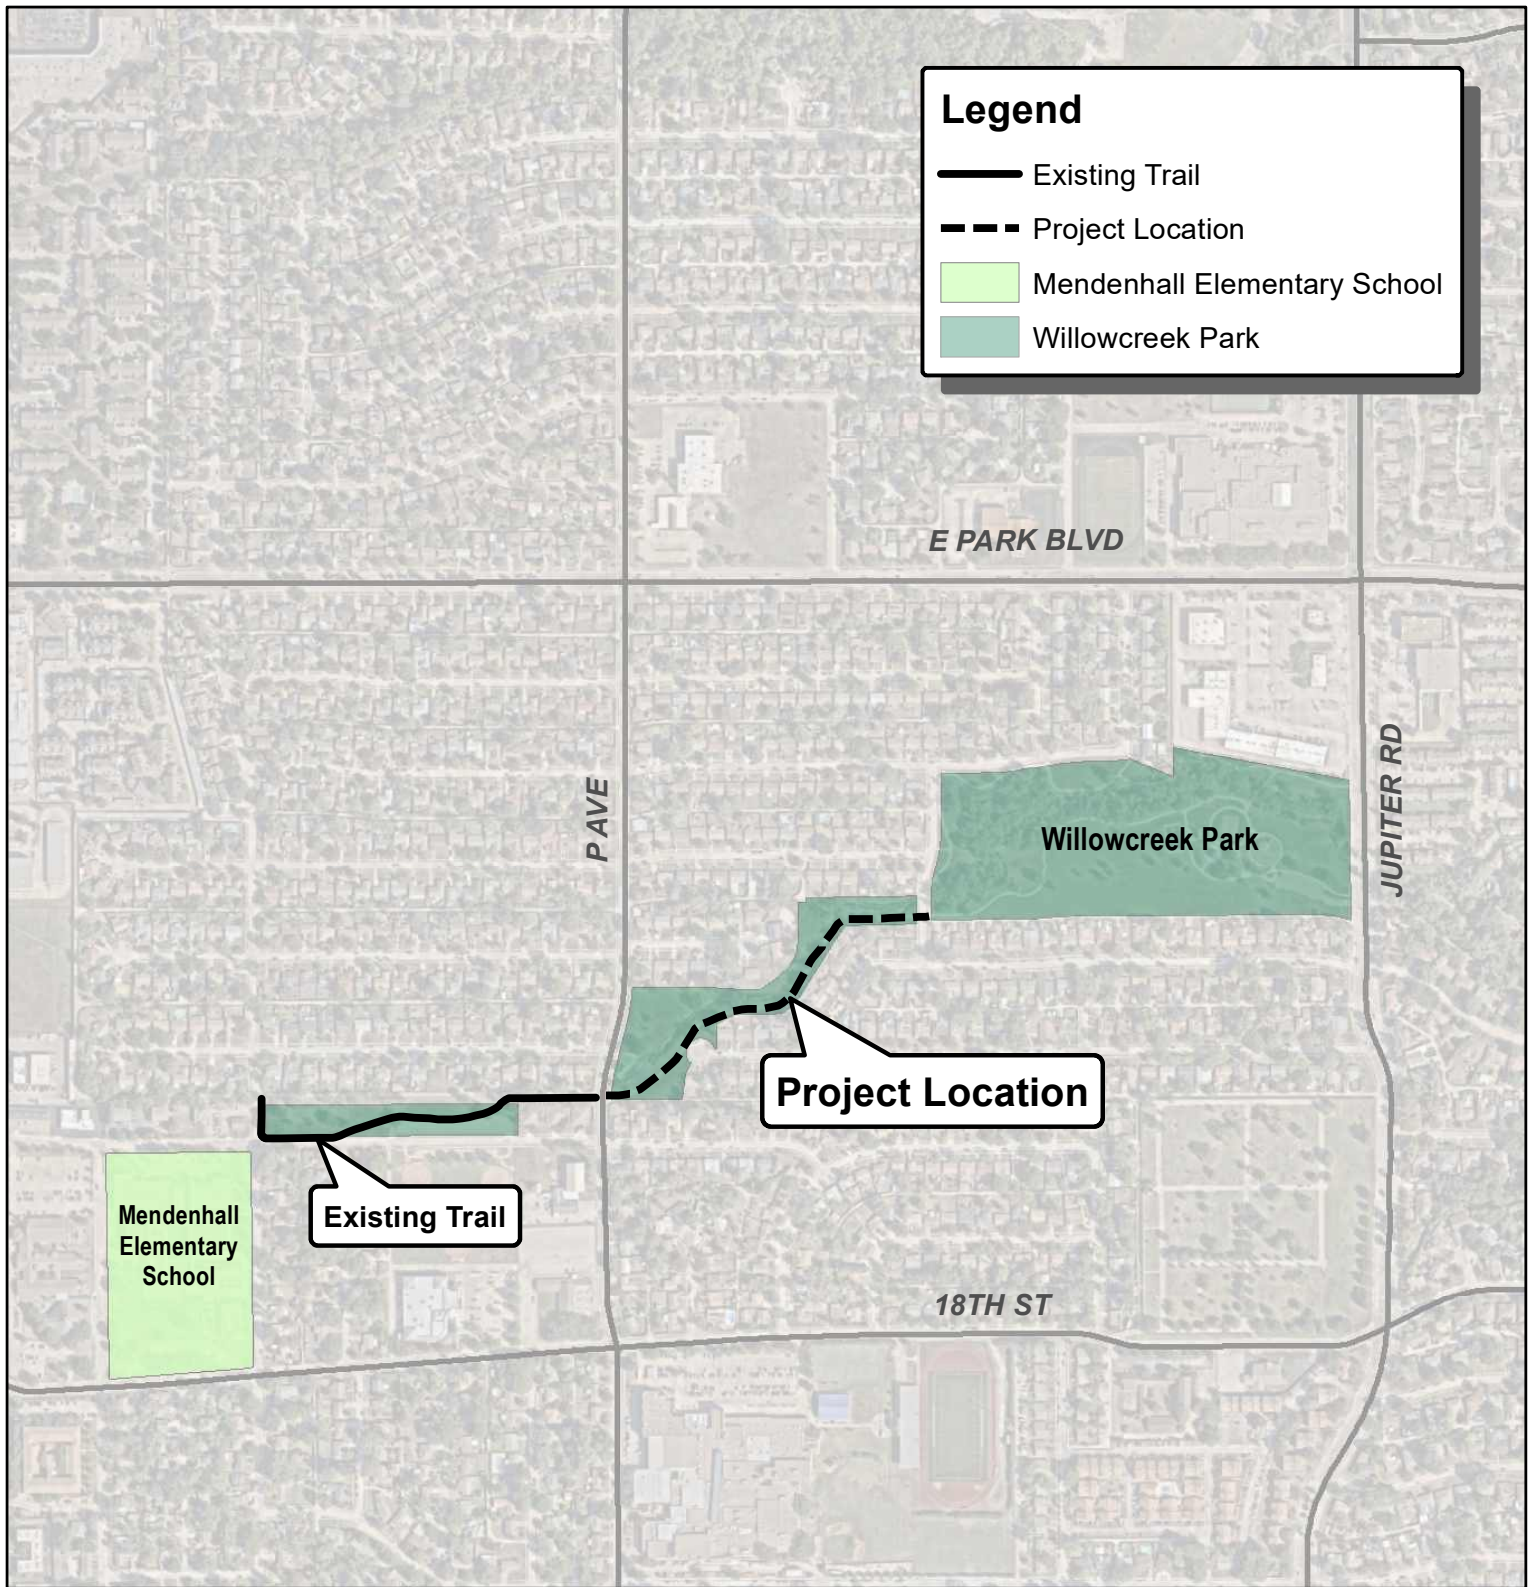

T:\naB 11/14/2024 L:\worduser\MXD\Location Maps\Willow Creek Trail Replacement Roanoke Drive to P Avenue_7566.mxd

Legend

-  Existing Trail
-  Project Location
-  Mendenhall Elementary School
-  Willowcreek Park

0 500 1,000
Feet

City of Plano Park Planning Division
11/4/2024

Location Map

Willowcreek Trail Replacement

Roanoke Drive to P Avenue

Project No. 7566

Project Location