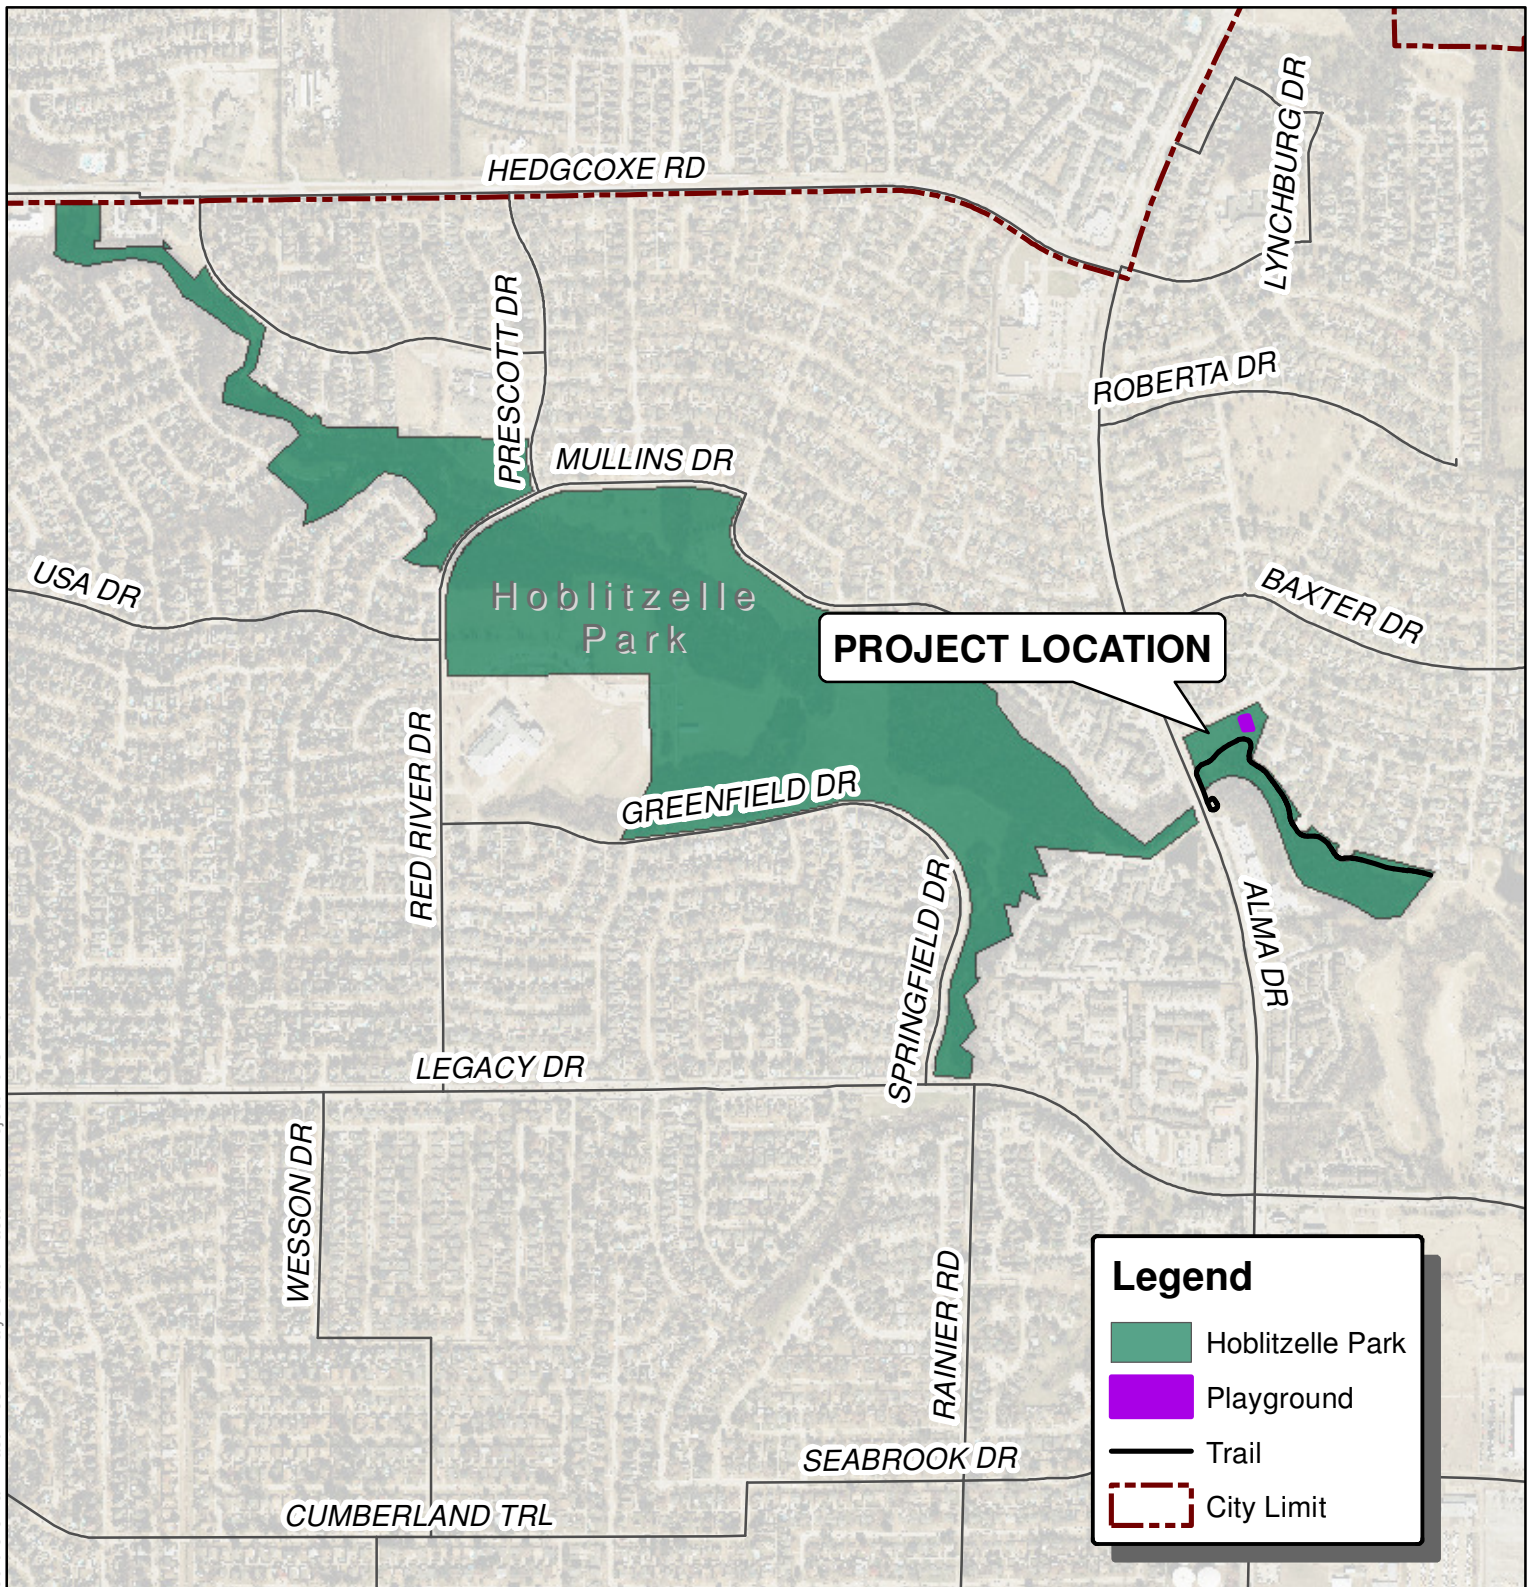

T:\naB_9/12/2018 L:\worduser\MXDs\Location Maps\Hoblitzelle Park East Erosion Analysis and Master Plan Project 7023.mxd

Location Map

Hoblitzelle Park East Erosion Analysis and Master Plan Project 7023

7500 Red River Drive
Plano, TX 75025

Project Location

City of Plano Park Planning Division
9/12/2018