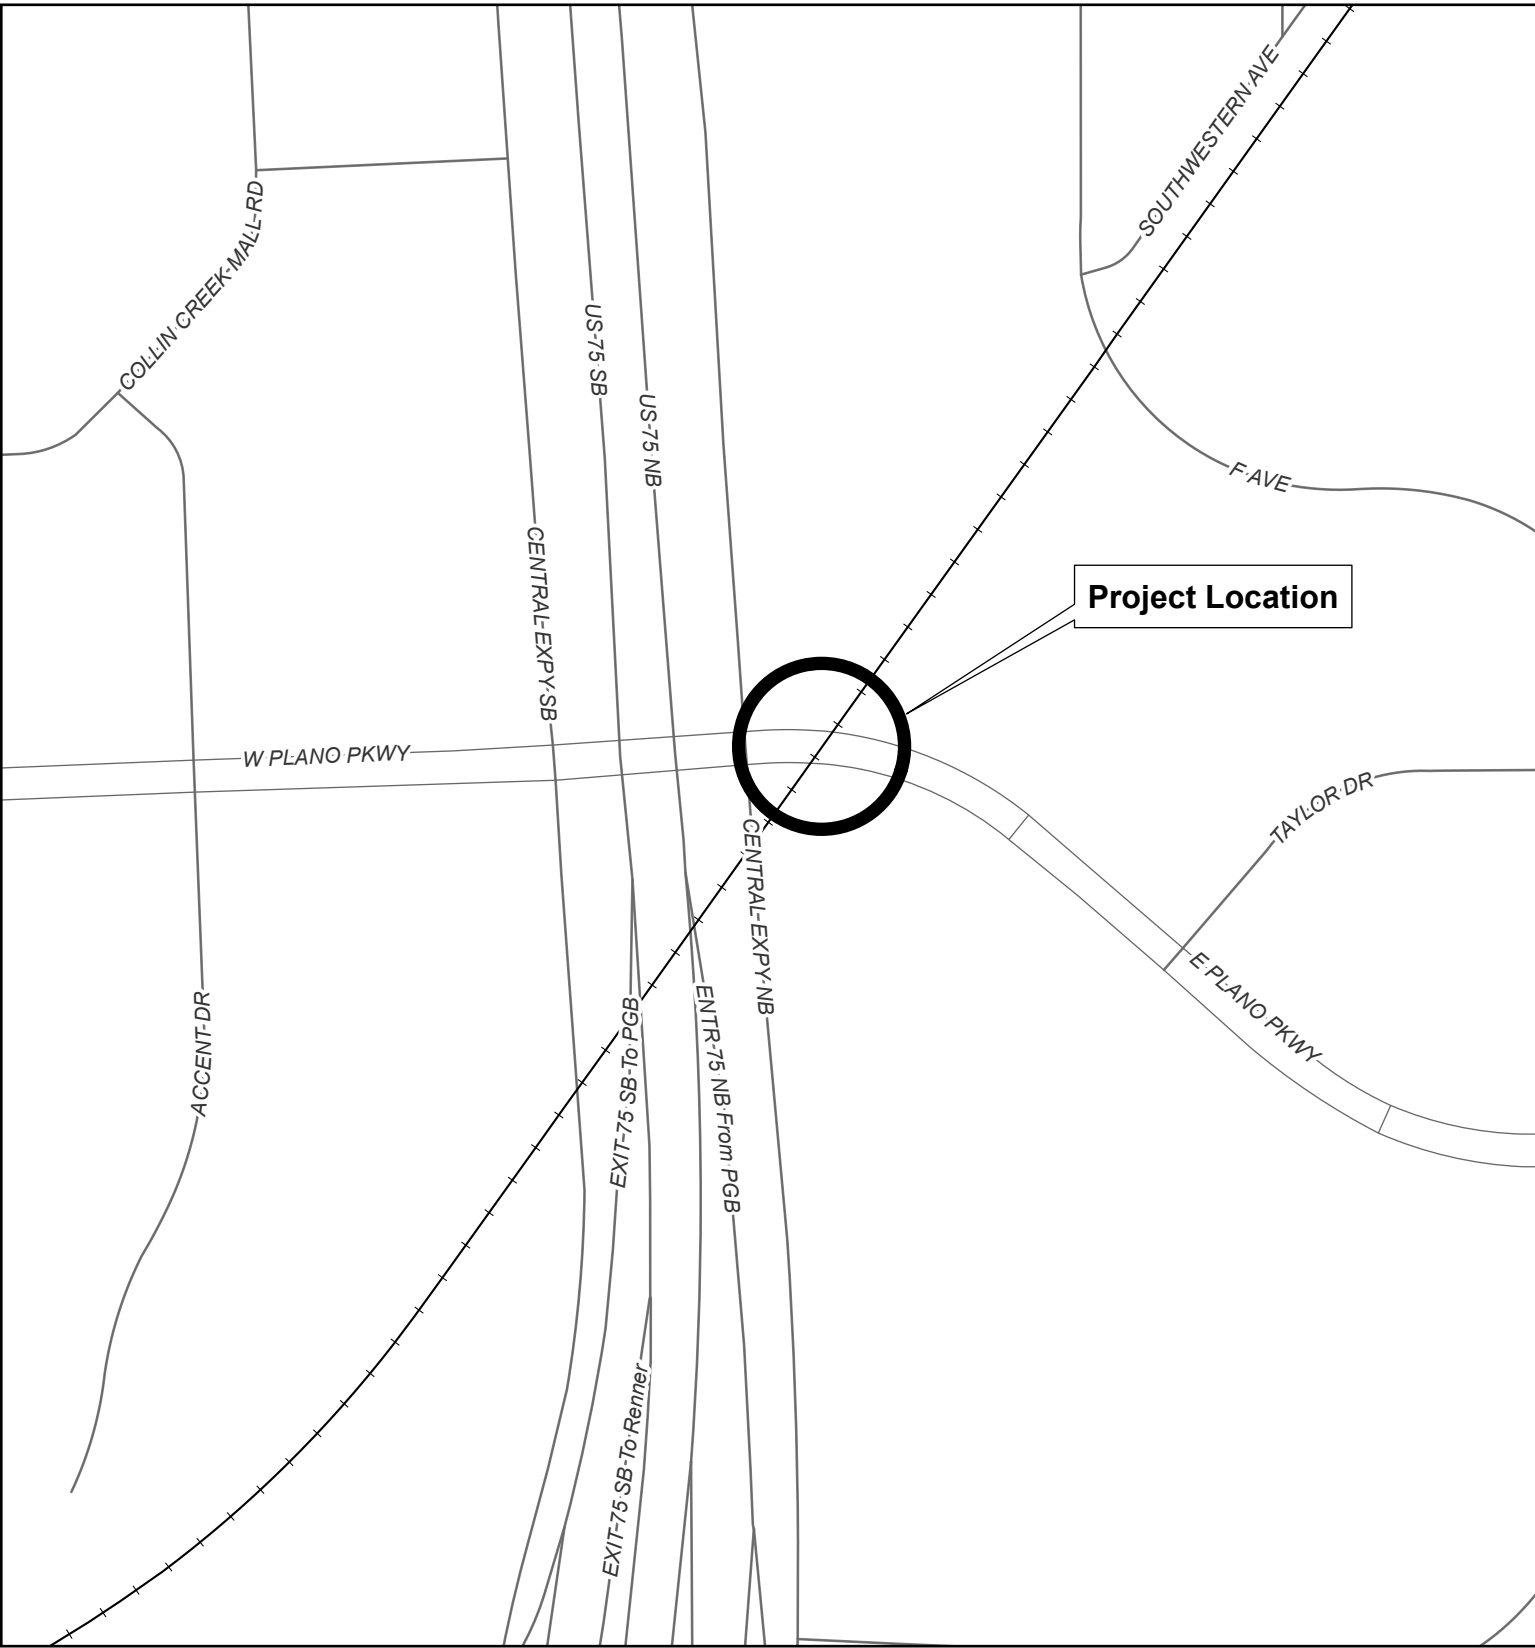

david.Z:\BI-GIS\Projects\Engineering\2019-06-18-09\_Project6758 - Wayside horns at Plano Pkwy.aprx

City of Plano BI-GIS Division  
June 2019

## WAYSIDE HORNS AT PLANO PARKWAY

Project No. 6758