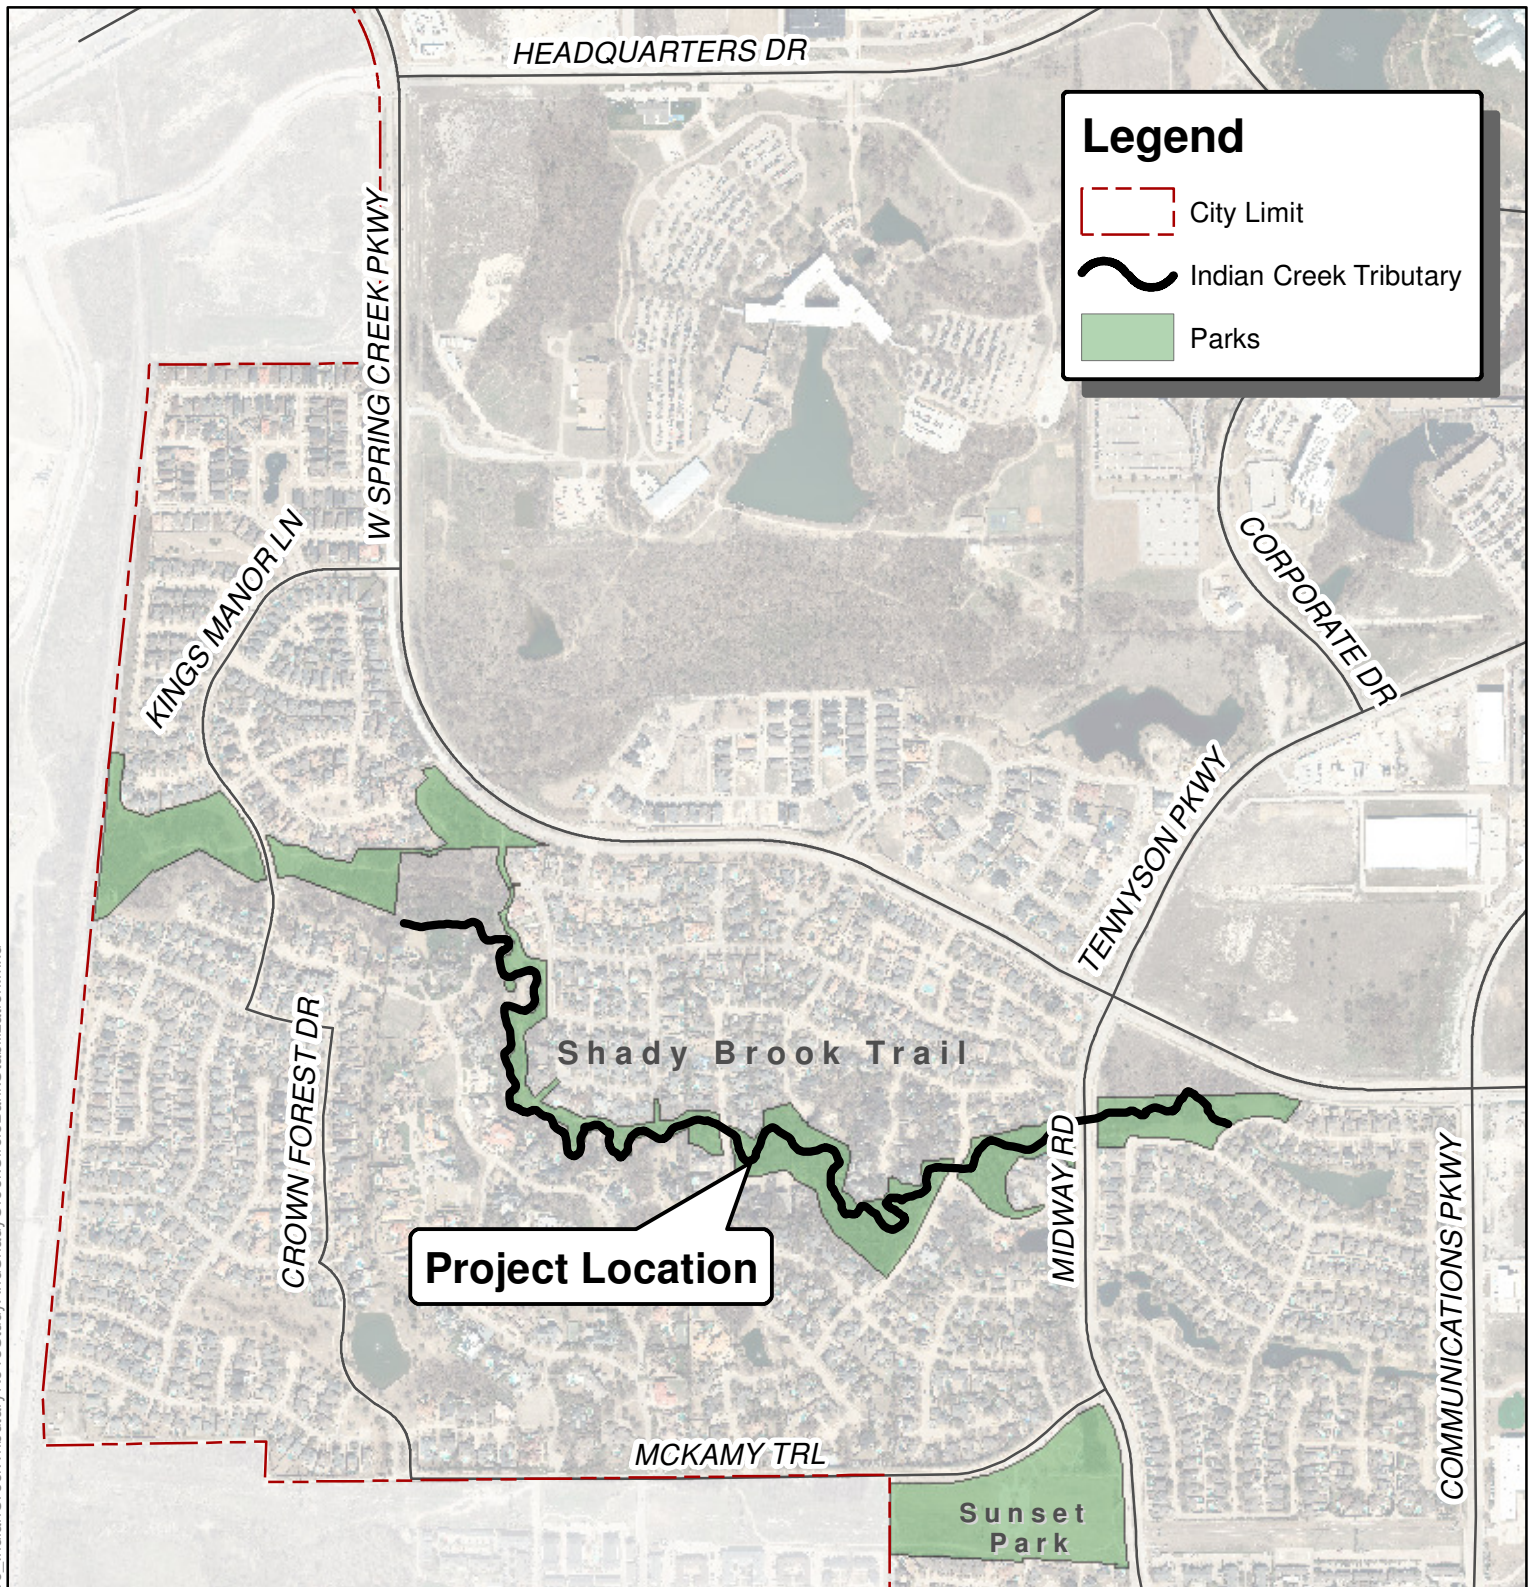

T:\naB 6/5/2019 L:\wordusen\MXD\Location Maps\7146\_IndianCreekTributaryNo.13StudyAndShadyCreekCircleBankStabilization.mxd

**Legend**

-  City Limit
-  Indian Creek Tributary
-  Parks

**Project Location**

**Location Map**

**Indian Creek Tributary  
No. 13 Study and Shady Creek  
Circle Bank Stabilization**

**Project Number: 7146**

City of Plano Park Planning Division  
6/5/2019