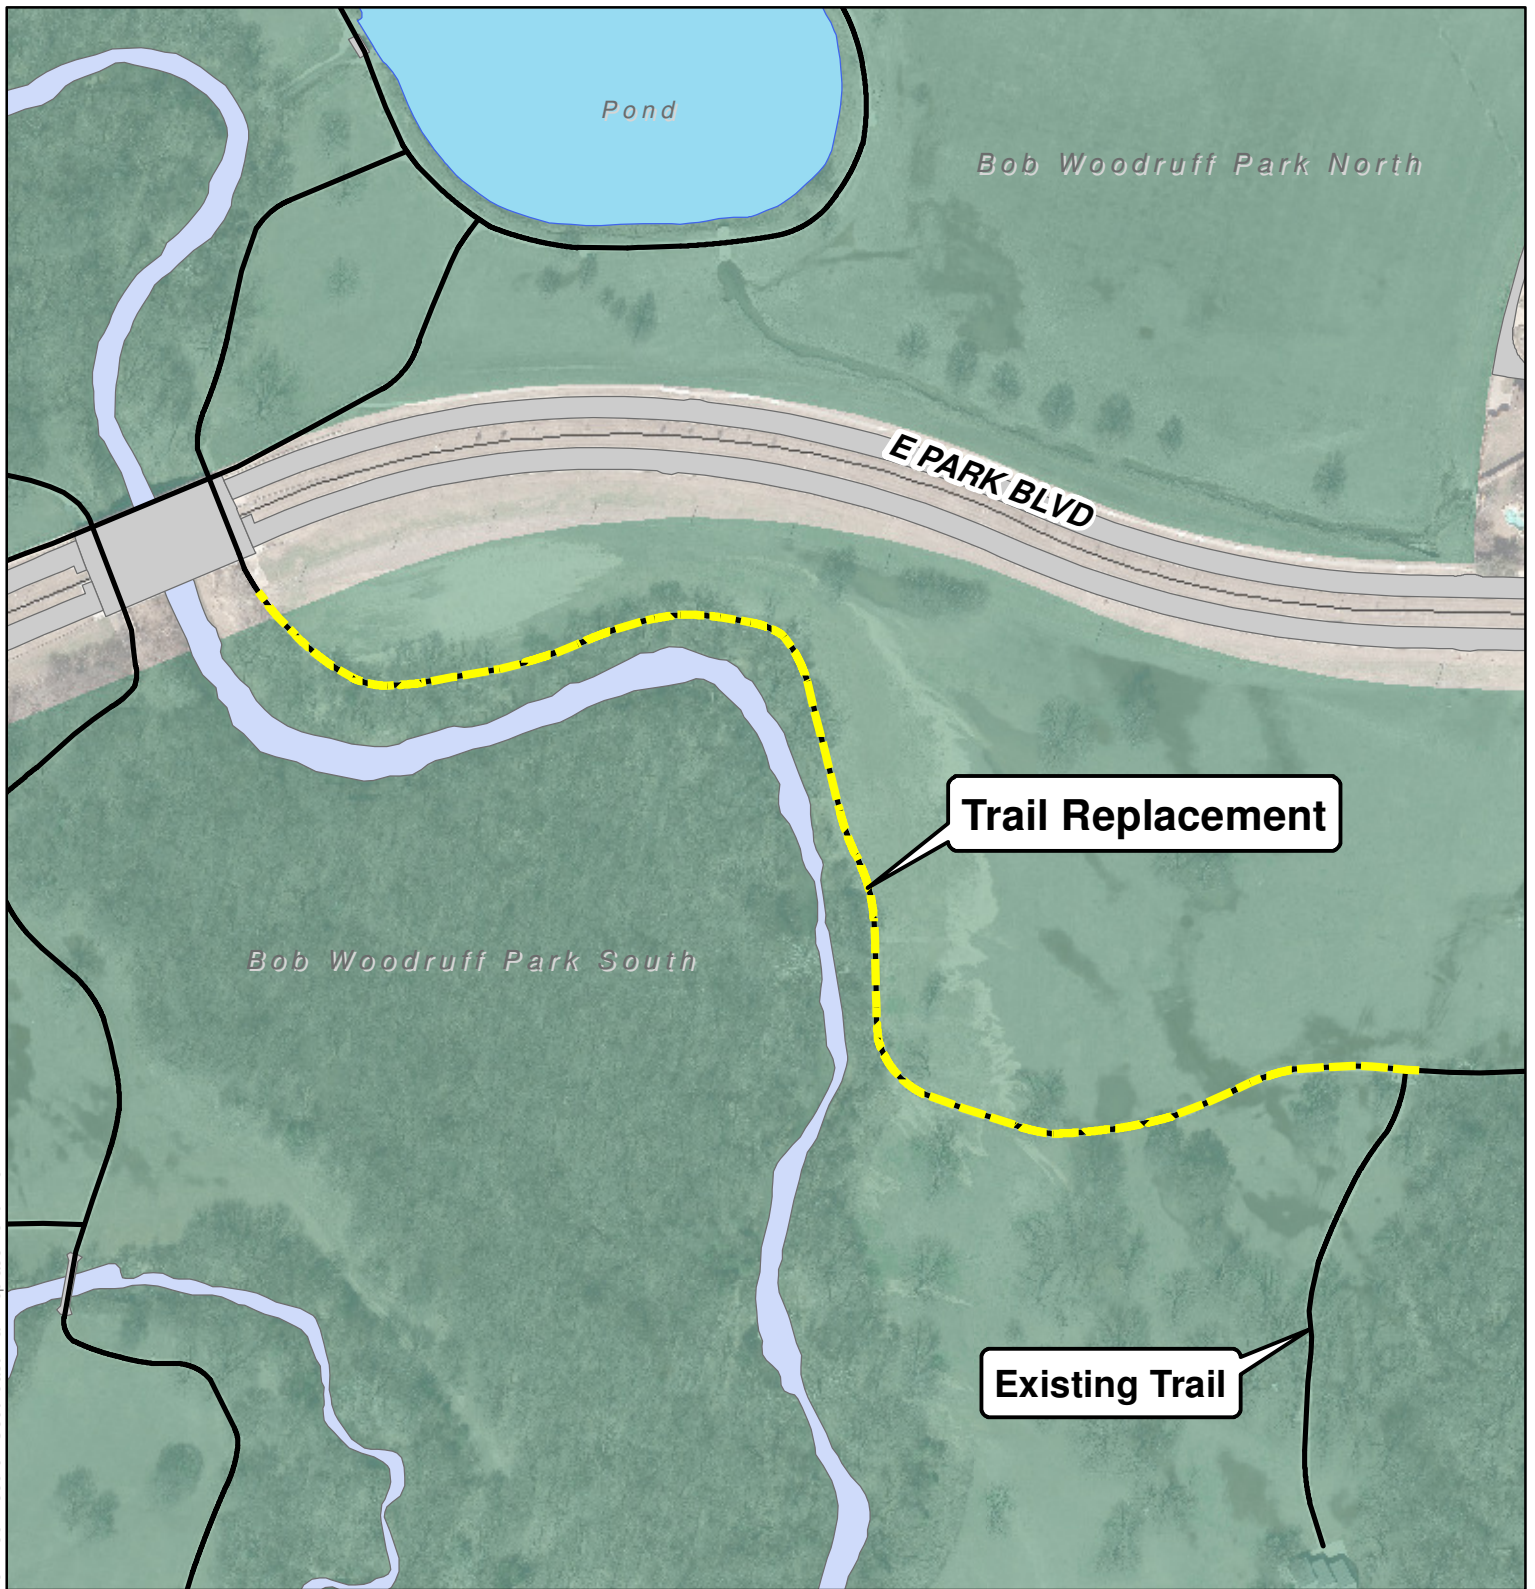

T:\naB 6/18/2019 L:\worduser\MXDs\Location Maps\7151 Bob Woodruff Southeast Trail Replacement.mxd

City of Plano Park Planning Division
6/18/2019

Location Map

Bob Woodruff Southeast Trail Replacement

Project Number: 7151