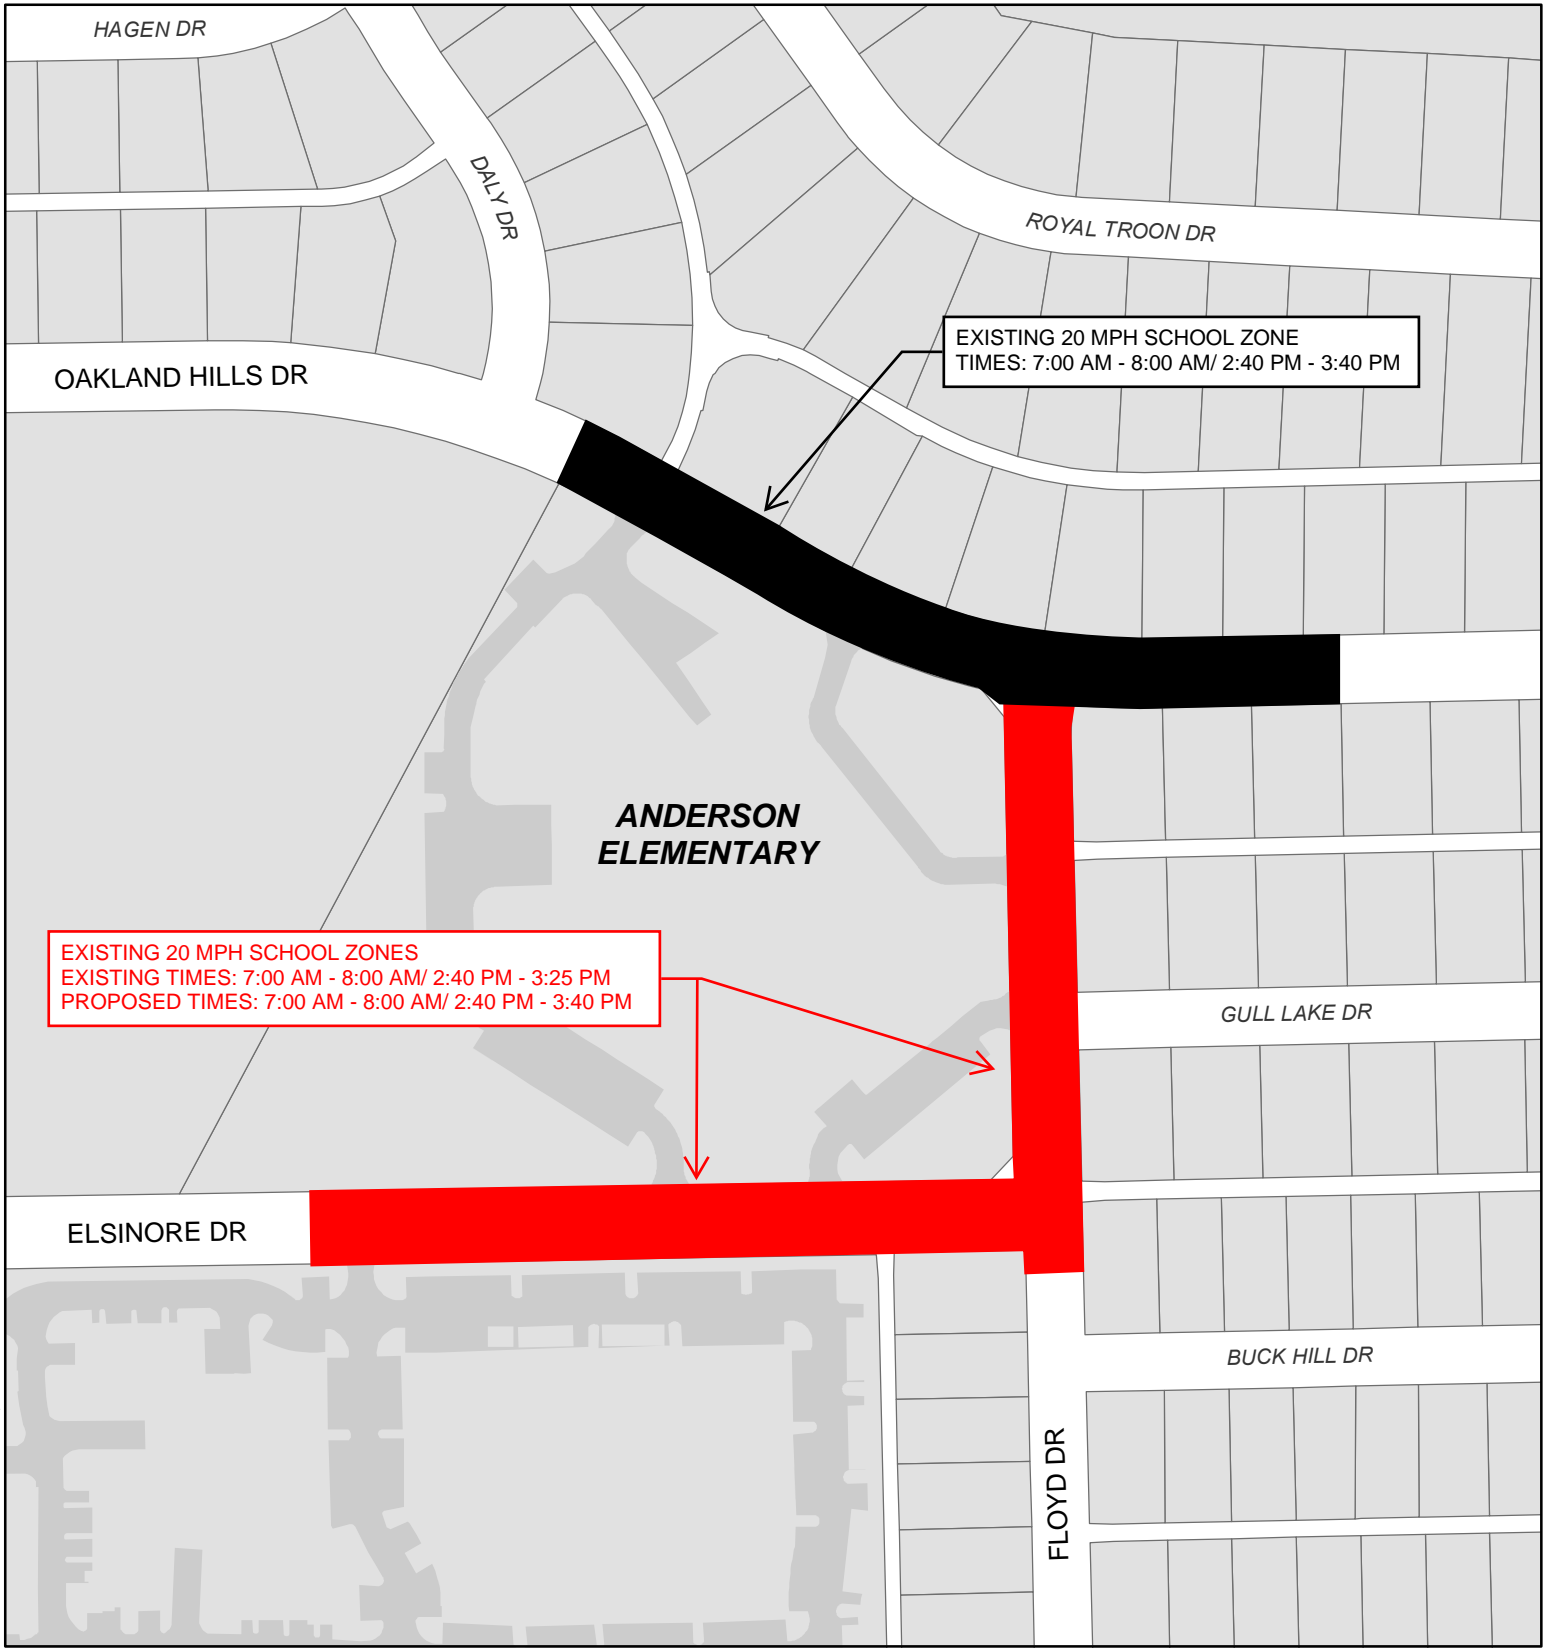

City of Plano GIS Division
September 2019

School Zone Revisions Elsinore Drive & Floyd Drive

Project Location