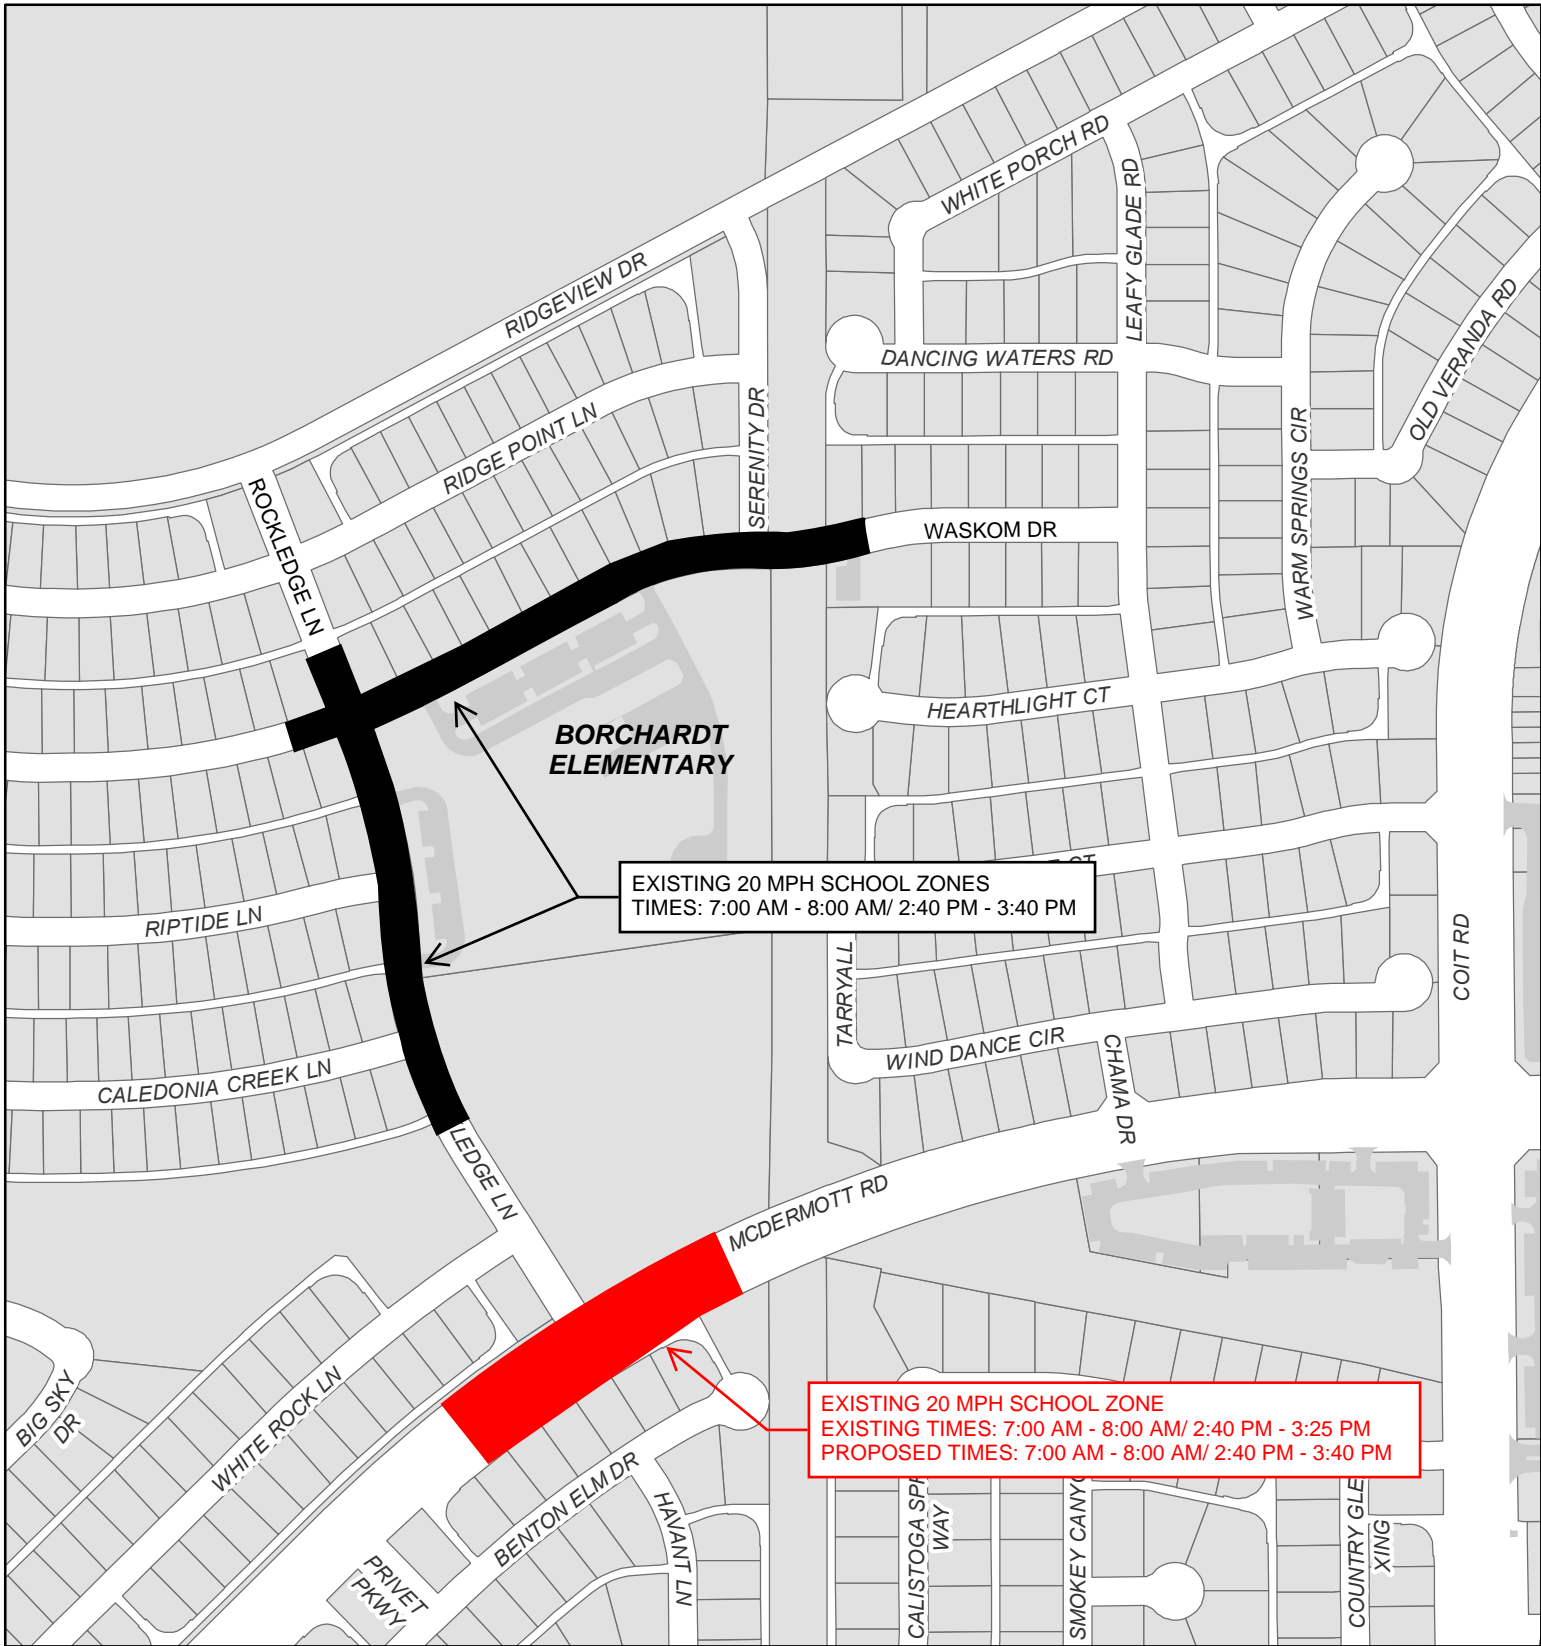

sachikoh.L:Worduser(SC-HOOL_ZONES)2019\School_Zone_Map_Update\Map for Council - Abbey Rd & P Ave.mxd

City of Plano GIS Division
 September 2019

School Zone Revisions Abbey Road & P Avenue

Project Location

sachikoh.L:\Worduser\SC-HOOL_ZONES\2019\School_Zone_Map_Update\Map for Council - Crystal Creek Dr.mxd

City of Plano GIS Division
September 2019

School Zone Revisions Crystal Creek Drive

Project Location

sachikoh.L:\Worduser\SC-HOOL_ZONES\2019\School_Zone_Map_Update\Map for Council - Elsinore Dr & Floyd Dr.mxd

City of Plano GIS Division
September 2019

School Zone Revisions Elsinore Drive & Floyd Drive

Project Location

sachikoh.L:\Worduser\SC-HOOL_ZONES\2019\School_Zone_Map_Update\Map for Council - McDermott Rd.mxd