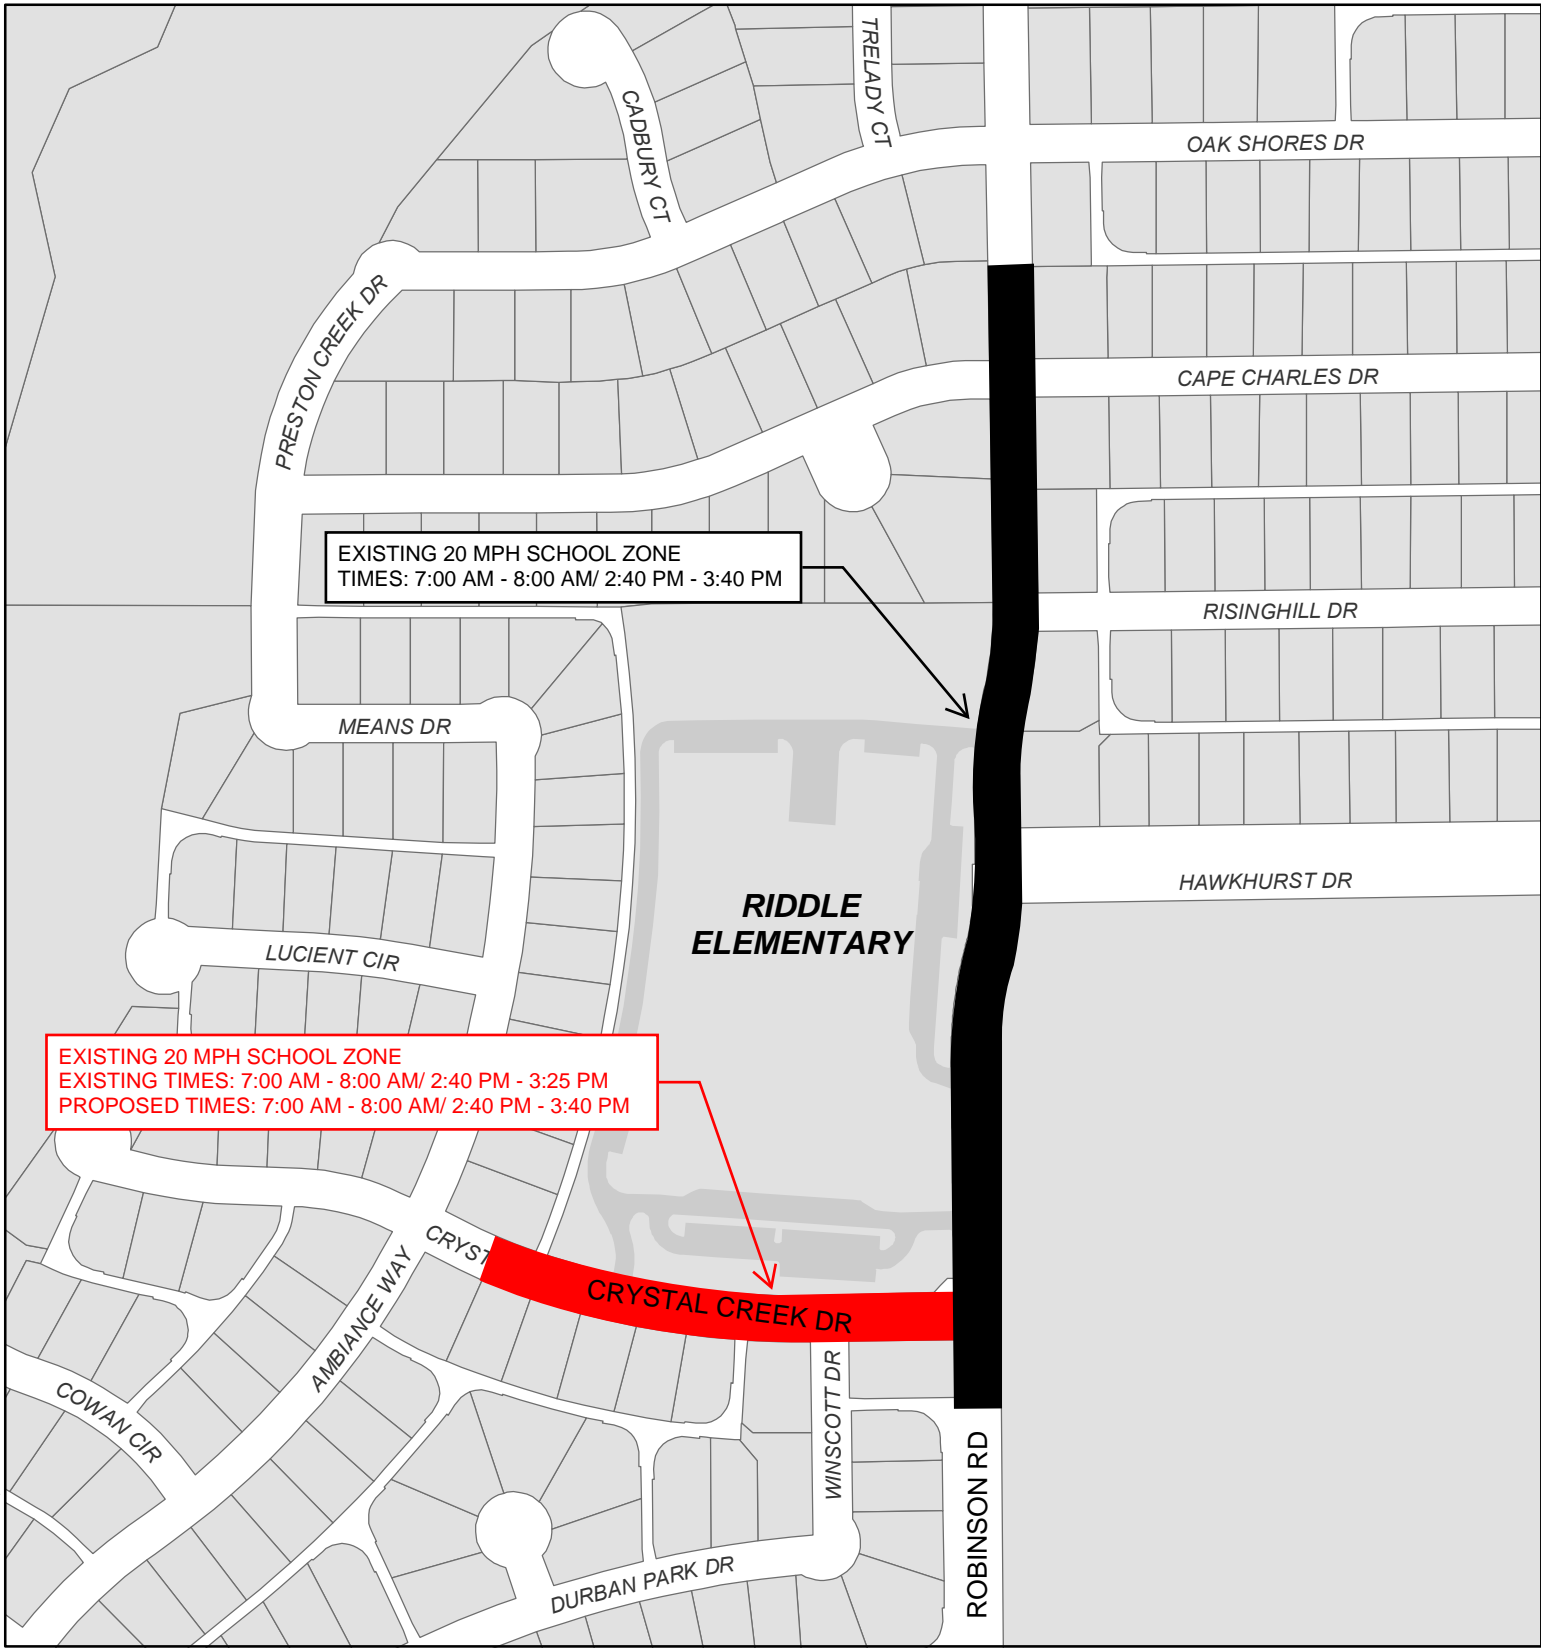

sachikoh.L:Worduser(SC-HOOL_ZONES)2019\School_Zone_Map_Update\Map for Council - Abbey Rd & P Ave.mxd

City of Plano GIS Division
 September 2019

School Zone Revisions Abbey Road & P Avenue

Project Location

sachikoh.L:\Worduser\SC-HOOL_ZONES\2019\School_Zone_Map_Update\Map for Council - Crystal Creek Dr.mxd

City of Plano GIS Division
September 2019

School Zone Revisions Crystal Creek Drive

Project Location

sachikoh.L:\Worduser\SC-HOOL_ZONES\2019\School_Zone_Map_Update\Map for Council - Elsinore Dr & Floyd Dr.mxd

City of Plano GIS Division
September 2019

School Zone Revisions Elsinore Drive & Floyd Drive

Project Location

sachikoh.L:\Worduser\SC-HOOL_ZONES\2019\School_Zone_Map_Update\Map for Council - McDermott Rd.mxd

City of Plano GIS Division
September 2019

School Zone Revisions McDermott Road